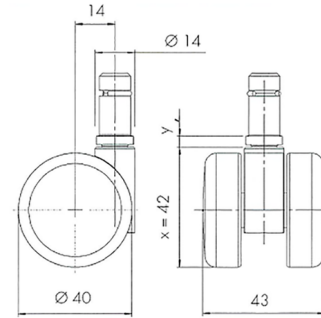

Traditional 40 classic

As of: May 25, 2026

Description TDK226-3X2B	Model T226	Carton Quantity 200 pcs per carton
----------------------------	---------------	---------------------------------------

## Technical Details

Product Type	Furniture or Chair Caster
Wheel diameter	40mm   1 5/8"
Load capacity	41kg   90 lbs.
Overall height with fixing	42mm
<b>Wheel:</b>	
Wheel type	Hard wheel
Wheel color	Black
<b>Housing:</b>	
Housing form	unhooded
Neck diameter	14mm
Housing material	High quality nylon
Housing color	Black
Mobility concept	Freewheel
Fixing	11x22mm Push-fit stem
Description	TDK226-3X2B

### Push fit stems:

- 11x22mm with 11.8 mm wire circlip

### Threaded stems:

- 5/16-18x1-1/4"