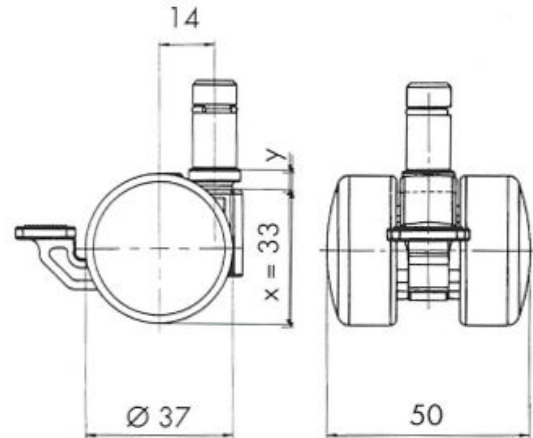

Traditional 37 classic

As of: May 25, 2026

Description	Model	Carton Quantity
TUKF229-2X5/16B	T229	200 pcs per carton

Technical Details

Product Type	Furniture or Chair Caster
Wheel diameter	37mm 1 1/8"
Load capacity	90 lbs.
Overall height with fixing	33mm
Wheel:	
Wheel type	Soft wheel
Wheel core / tread color	Black / Black
Housing:	
Housing form	unhooded
Neck diameter	14mm
Housing material	High quality nylon
Housing color	Black
Mobility concept	Stopper brake, Black
Fixing	5/16-18x5/8" Threaded stem
Description	TUKF229-2X5/16B

Fixings

Compatible with the following available fixings:

No-Noise™ Stem:

- 11x19.5mm with 11.4mm circlip
- 11x19.5mm with 11.6mm circlip

Push fit stems:

- 10x22mm with 10.3mm circlip
- 10x22mm with 10.5mm circlip
- 11x19.5mm with 11.4mm circlip
- 11x19.5mm with 11.8mm circlip
- 11x22mm with 11.4mm circlip
- 11x22mm with 11.6mm circlip
- 11x22mm with 11.8mm circlip

Threaded stems:

- M8x15mm
- M8x25mm
- M10x15mm
- M10x25mm
- 5/16-18x5/8"
- 3/8-16x5/8"
- 3/8-16x1/2"
- 3/8-16x1"

Square plates:

- 38x38mm
- 55x55mm
- 60x60mm