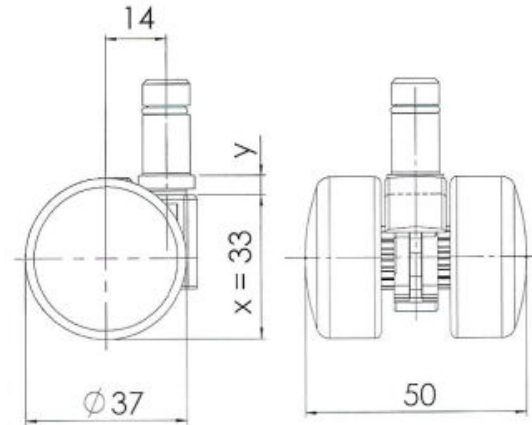

Traditional 37 classic

As of: May 25, 2026

Description	Model	Carton Quantity
TUK229-24X5/16B	T229	200 pcs per carton

Technical Details

Product Type	Furniture or Chair Caster
Wheel diameter	37mm 1 ½"
Load capacity	90 lbs.
Overall height with fixing	33mm
Wheel:	
Wheel type	Soft wheel
Wheel core / tread color	Black / Black
Housing:	
Housing form	unhooded
Neck diameter	14mm
Housing material	High quality nylon
Housing color	Black
Mobility concept	Freewheel
Fixing	5/16-18x5/8" Threaded stem
Description	TUK229-24X5/16B

Fixings

Compatible with the following available fixings:

No-Noise™ Stem:

- 11x19.5mm with 11.4mm circlip
- 11x19.5mm with 11.6mm circlip

Push fit stems:

- 10x22mm with 10.3mm circlip
- 10x22mm with 10.5mm circlip
- 11x19.5mm with 11.4mm circlip
- 11x19.5mm with 11.8mm circlip
- 11x22mm with 11.4mm circlip
- 11x22mm with 11.6mm circlip
- 11x22mm with 11.8mm circlip

Threaded stems:

- M8x15mm
- M8x25mm
- M10x15mm
- M10x25mm
- 5/16-18x5/8"
- 3/8-16x5/8"
- 3/8-16x1/2"
- 3/8-16x1"

Square plates:

- 38x38mm
- 55x55mm
- 60x60mm