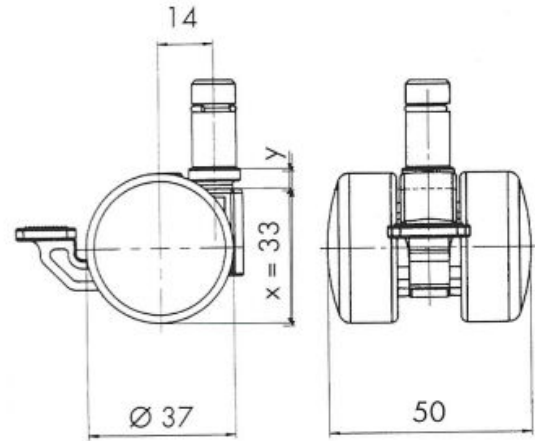

Traditional 37 classic

As of: May 25, 2026

Description	Model	Carton Quantity
TDKF229-5X5/16B	T229	200 pcs per carton

Technical Details

Product Type	Furniture or Chair Caster
Wheel diameter	37mm 1 ½"
Load capacity	41kg 90 lbs.
Overall height with fixing	33mm
Wheel:	
Wheel type	Hard wheel
Wheel color	Black
Housing:	
Housing form	unhooded
Neck diameter	14mm
Housing material	High quality nylon
Housing color	Black
Mobility concept	Stopper brake, Black
Fixing	5/16-18x5/8" Threaded stem
Description	TDKF229-5X5/16B

Fixings

Compatible with the following available fixings:

No-Noise™ Stem:

- 11x19.5mm with 11.4mm circlip
- 11x19.5mm with 11.6mm circlip

Push fit stems:

- 10x22mm with 10.3mm circlip
- 10x22mm with 10.5mm circlip
- 11x19.5mm with 11.4mm circlip
- 11x19.5mm with 11.8mm circlip
- 11x22mm with 11.4mm circlip
- 11x22mm with 11.6mm circlip
- 11x22mm with 11.8mm circlip

Threaded stems:

- M8x15mm
- M8x25mm
- M10x15mm
- M10x25mm
- 5/16-18x5/8"
- 3/8-16x5/8"
- 3/8-16x1/2"
- 3/8-16x1"

Square plates:

- 38x38mm
- 55x55mm
- 60x60mm