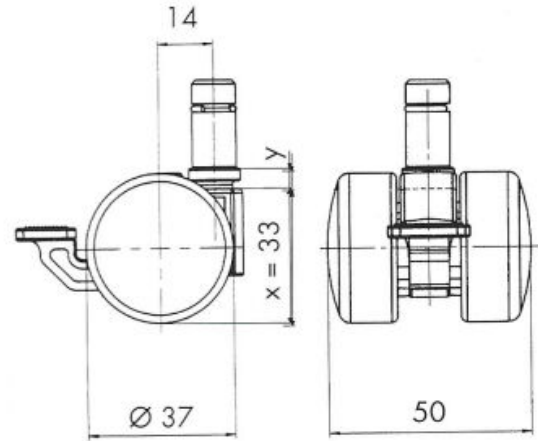

## Technical Details

Product Type	Furniture or Chair Caster
Wheel diameter	37mm   1 ½"
Load capacity	41kg   90 lbs.
Overall height with fixing	33mm
<b>Wheel:</b>	
Wheel type	Hard wheel
Wheel color	Black
<b>Housing:</b>	
Housing form	unhooded
Neck diameter	14mm
Housing material	High quality nylon
Housing color	Black
Mobility concept	Stopper brake, Black
Fixing	5/16-18x5/8" Threaded stem
Description	TDKF229-5X5/16B

### No-Noise™ Stem:

- 11x19.5mm with 11.4mm circlip
- 11x19.5mm with 11.6mm circlip

### Threaded stems:

- M8x15mm
- M8x25mm
- M10x15mm
- M10x25mm
- 5/16-18x5/8"
- 3/8-16x5/8"
- 3/8-16x1/2"
- 3/8-16x1"

### Square plates:

- 38x38mm
- 55x55mm
- 60x60mm