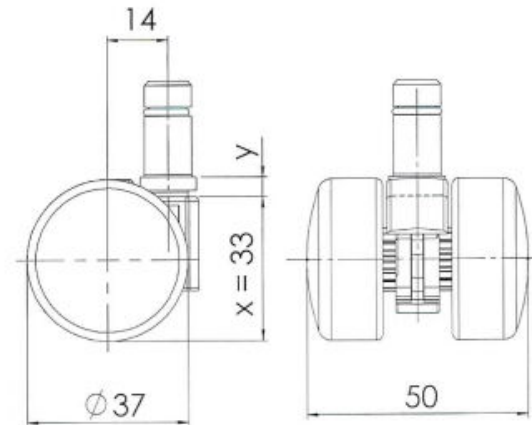

Traditional 37 classic

As of: May 25, 2026

Description	Model	Carton Quantity
TDK229-5X5/16B	T229	200 pcs per carton

Technical Details

Product Type	Furniture or Chair Caster
Wheel diameter	37mm 1 1/8"
Load capacity	41kg 90 lbs.
Overall height with fixing	33mm
Wheel:	
Wheel type	Hard wheel
Wheel color	Black
Housing:	
Housing form	unhooded
Neck diameter	14mm
Housing material	High quality nylon
Housing color	Black
Mobility concept	Freewheel
Fixing	5/16-18x5/8" Threaded stem
Description	TDK229-5X5/16B

Fixings

Compatible with the following available fixings:

No-Noise™ Stem:

- 11x19.5mm with 11.4mm circlip
- 11x19.5mm with 11.6mm circlip

Push fit stems:

- 10x22mm with 10.3mm circlip
- 10x22mm with 10.5mm circlip
- 11x19.5mm with 11.4mm circlip
- 11x19.5mm with 11.8mm circlip
- 11x22mm with 11.4mm circlip
- 11x22mm with 11.6mm circlip
- 11x22mm with 11.8mm circlip

Threaded stems:

- M8x15mm
- M8x25mm
- M10x15mm
- M10x25mm
- 5/16-18x5/8"
- 3/8-16x5/8"
- 3/8-16x1/2"
- 3/8-16x1"

Square plates:

- 38x38mm
- 55x55mm
- 60x60mm