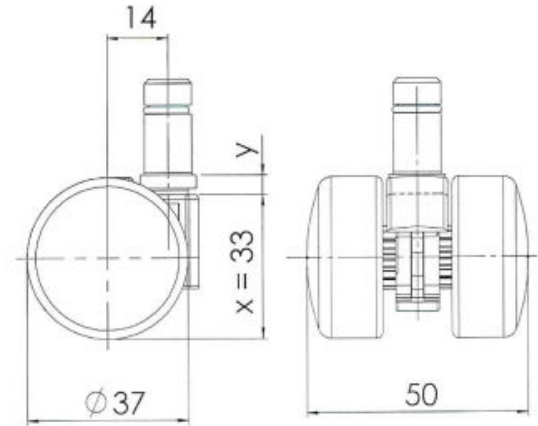

Traditional 37 classic

As of: April 08, 2026

Description	Model	Carton Quantity
TDK229-5X5/16B	T229	200 pcs per carton

Technical Details

Product Type	Furniture or Chair Caster
Wheel diameter	37mm 1 ½"
Load capacity	41kg 90 lbs.
Overall height with fixing	33mm
Wheel:	
Wheel type	Hard wheel
Wheel color	Black
Housing:	
Housing form	unhooded
Neck diameter	14mm
Housing material	High quality nylon
Housing color	Black
Mobility concept	Freewheel
Fixing	5/16-18x5/8" Threaded stem
Description	TDK229-5X5/16B

Fixings

Compatible with the following available fixings:

No-Noise™ Stem:

- 11x19.5mm with 11.4mm circlip
- 11x19.5mm with 11.6mm circlip

Push fit stems:

- 10x22mm with 10.3mm circlip
- 10x22mm with 10.5mm circlip
- 11x19.5mm with 11.4mm circlip
- 11x19.5mm with 11.8mm circlip
- 11x22mm with 11.4mm circlip
- 11x22mm with 11.6mm circlip
- 11x22mm with 11.8mm circlip

Threaded stems:

- M8x15mm
- M8x25mm
- M10x15mm
- M10x25mm
- 5/16-18x5/8"
- 3/8-16x5/8"
- 3/8-16x1/2"
- 3/8-16x1"

Square plates:

- 38x38mm
- 55x55mm
- 60x60mm