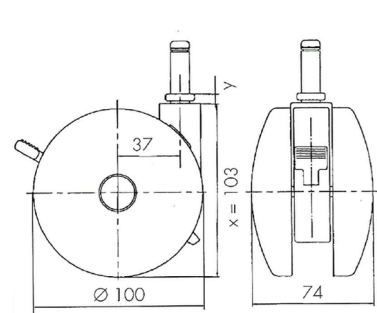

Traditional 100 classic

As of: April 12, 2026

Description	Model	Carton Quantity
TDKF100-5X2B32	T100	100 pcs per carton

Technical Details

Product Type	Furniture or Chair Caster
Wheel diameter	100mm 4"
Load capacity	100kg 220 lbs.
Overall height with fixing	103mm
Wheel:	
Wheel type	Hard wheel
Wheel color	Black
Housing:	
Housing form	unhooded
Housing material	High quality nylon
Housing color	Black
Mobility concept	Stopper brake
Fixing	11x32mm Push-fit stem
Description	TDKF100-5X2B32

Fixings

Compatible with the following available fixings:

Push fit stems:

- 11x32mm
- 11x38mm

Threaded stems:

- M10x15mm
- M10x25mm
- M12x20mm
- 3/8-16x1"
- 1/2-13x1"

Square plates:

- 60x60mm
- 65x55mm
- 65x65mm