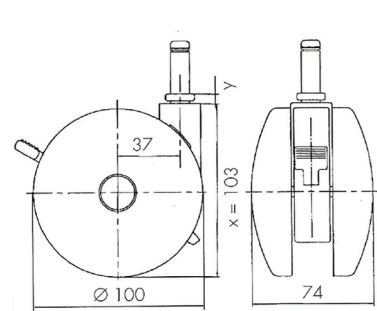

Traditional 100 classic

As of: July 07, 2026

Description	Model	Carton Quantity
TDKF100-5X2B32	T100	100 pcs per carton

Technical Details

Product Type	Furniture or Chair Caster
Wheel diameter	100mm 4"
Load capacity	100kg 220 lbs.
Overall height with fixing	103mm
Wheel:	
Wheel type	Hard wheel
Wheel color	Black
Housing:	
Housing form	unhooded
Housing material	High quality nylon
Housing color	Black
Mobility concept	Stopper brake
Fixing	11x32mm Push-fit stem
Description	TDKF100-5X2B32

Fixings

Compatible with the following available fixings:

Push fit stems:

- 11x32mm
- 11x38mm

Threaded stems:

- M10x15mm
- M10x25mm
- M12x20mm
- 3/8-16x1"
- 1/2-13x1"

Square plates:

- 60x60mm
- 65x55mm
- 65x65mm