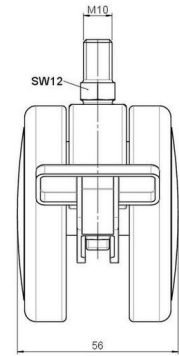

Standard D375

As of: May 23, 2026

Description UZBF375 - 2 X10	Model D375	Carton Quantity 60 pcs per Carton

Technical Details

Product Type	Furniture caster
Wheel diameter	75mm | 3"
Load capacity	75kg | 165 lbs.
Overall height with fixing	88mm
Wheel:	
Wheel type	Soft wheel
Wheel core / tread color	RAL 9010 Pure white / RAL 9005 Jet black
Housing:	
Housing form	unhooded, with neck diameter
Neck diameter	20mm
Housing material	Zinc die-cast
Housing color	RAL 9010 Pure white
Mobility concept	Stopper brake
Fixing	M10x15mm Threaded stem
Description	UZBF375 - 2 X10