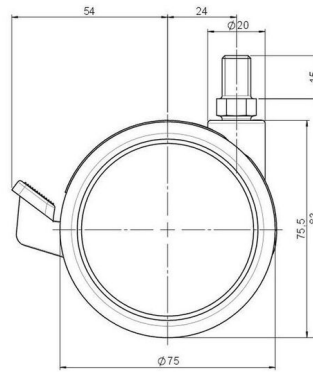

Standard D375

As of: July 07, 2026

Description	Model	Carton Quantity
UZBF375 - 2 X10	D375	60 pcs per Carton

Technical Details

Product Type	Furniture caster
Wheel diameter	75mm 3"
Load capacity	75kg 165 lbs.
Overall height with fixing	88mm
Wheel:	
Wheel type	Soft wheel
Wheel core / tread color	RAL 9010 Pure white / RAL 9005 Jet black
Housing:	
Housing form	unhooded, with neck diameter
Neck diameter	20mm
Housing material	Zinc die-cast
Housing color	RAL 9010 Pure white
Mobility concept	Stopper brake
Fixing	M10x15mm Threaded stem
Description	UZBF375 - 2 X10

Fixings

Compatible with the following available fixings:

No-Noise™ Stem:

- 11x19.5mm with 11.4mm circlip
- 11x19.5mm with 11.6mm circlip

Push fit stems:

- 10x22mm with 10.3mm circlip
- 10x22mm with 10.5mm circlip
- 11x19.5mm with 11.4mm circlip
- 11x19.5mm with 11.8mm circlip
- 11x22mm with 11.4mm circlip
- 11x22mm with 11.6mm circlip
- 11x22mm with 11.8mm circlip
- 11x22mm with 11.8 banded K290 4A
- 11x26mm

Threaded stems:

- M8x15mm
- M8x20mm
- M8x25mm
- M10x15mm
- M10x20mm
- M10x25mm
- M10x30mm
- M10x40mm
- M12x20mm
- 5/16-18x1"
- 5/16-18x1/2"
- 3/8-16x1"
- 5/16-18x5/8"
- 3/8-16x1/2"
- 3/8-16x5/8"

Square plates:

- 38x38mm
- 55x55mm
- 60x60mm