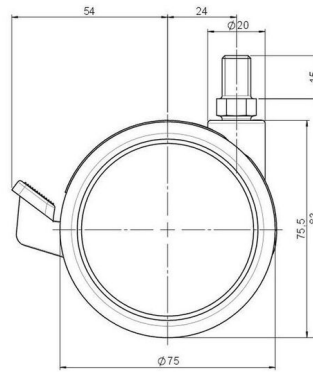

Standard D375

As of: May 23, 2026

Description UZBF375 - 2 X10	Model D375	Carton Quantity 60 pcs per Carton

Technical Details

Product Type	Furniture caster
Wheel diameter	75mm | 3"
Load capacity	75kg | 165 lbs.
Overall height with fixing	88mm
Wheel:	
Wheel type	Soft wheel
Wheel core / tread color	RAL 9010 Pure white / RAL 9005 Jet black
Housing:	
Housing form	unhooded, with neck diameter
Neck diameter	20mm
Housing material	Zinc die-cast
Housing color	RAL 9010 Pure white
Mobility concept	Stopper brake
Fixing	M10x15mm Threaded stem
Description	UZBF375 - 2 X10