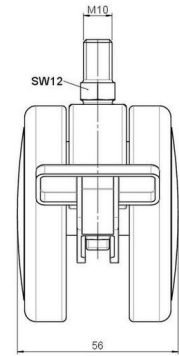

Standard D375

As of: July 07, 2026

Description	Model	Carton Quantity
UZBF375 - 2 X10	D375	60 pcs per Carton

Technical Details

Product Type	Furniture caster
Wheel diameter	75mm 3"
Load capacity	75kg 165 lbs.
Overall height with fixing	88mm
Wheel:	
Wheel type	Soft wheel
Wheel core / tread color	RAL 9010 Pure white / RAL 9005 Jet black
Housing:	
Housing form	unhooded, with neck diameter
Neck diameter	20mm
Housing material	Zinc die-cast
Housing color	RAL 9010 Pure white
Mobility concept	Stopper brake
Fixing	M10x15mm Threaded stem
Description	UZBF375 - 2 X10

Fixings

Compatible with the following available fixings:

No-Noise™ Stem:

- 11x19.5mm with 11.4mm circlip
- 11x19.5mm with 11.6mm circlip

Push fit stems:

- 10x22mm with 10.3mm circlip
- 10x22mm with 10.5mm circlip
- 11x19.5mm with 11.4mm circlip
- 11x19.5mm with 11.8mm circlip
- 11x22mm with 11.4mm circlip
- 11x22mm with 11.6mm circlip
- 11x22mm with 11.8mm circlip
- 11x22mm with 11.8 banded K290 4A
- 11x26mm

Threaded stems:

- M8x15mm
- M8x20mm
- M8x25mm
- M10x15mm
- M10x20mm
- M10x25mm
- M10x30mm
- M10x40mm
- M12x20mm
- 5/16-18x1"
- 5/16-18x1/2"
- 3/8-16x1"
- 5/16-18x5/8"
- 3/8-16x1/2"
- 3/8-16x5/8"

Square plates:

- 38x38mm
- 55x55mm
- 60x60mm