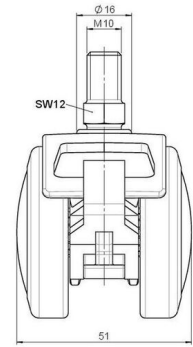

Standard D086

As of: April 03, 2026

Description	Model	Carton Quantity
UZBF 86 -24 X10	D086	100 pcs per Carton

Technical Details

Product Type	Furniture caster
Wheel diameter	50mm 2"
Load capacity	50kg 110 lbs.
Overall height with fixing	63mm
Wheel:	
Wheel type	Soft wheel
Wheel core / tread color	RAL 9005 Jet black / RAL 9005 Jet black
Housing:	
Housing form	hooded, with neck diameter
Neck diameter	16mm
Housing material	Zinc die-cast
Housing color	Shiny chrome
Mobility concept	Stopper brake
Fixing	M10x15mm Threaded stem
Description	UZBF 86 -24 X10

Fixings

Compatible with the following available fixings:

No-Noise™ Stem:

- 11x19.5mm with 11.4mm circlip
- 11x19.5mm with 11.6mm circlip

Push fit stems:

- 10x22mm with 10.3mm circlip
- 10x22mm with 10.5mm circlip
- 11x19.5mm with 11.4mm circlip
- 11x19.5mm with 11.8mm circlip
- 11x22mm with 11.4mm circlip
- 11x22mm with 11.6mm circlip
- 11x22mm with 11.8mm circlip
- 11x22mm with 11.8 banded K290 4A
- 11x26mm

Threaded stems:

- M8x15mm
- M8x20mm
- M8x25mm
- M10x15mm
- M10x20mm
- M10x25mm
- M10x30mm
- M10x40mm
- M12x20mm
- 5/16-18x1"
- 5/16-18x1/2"
- 3/8-16x1"
- 5/16-18x5/8"
- 3/8-16x1/2"
- 3/8-16x5/8"

Square plates:

- 38x38mm
- 55x55mm
- 60x60mm