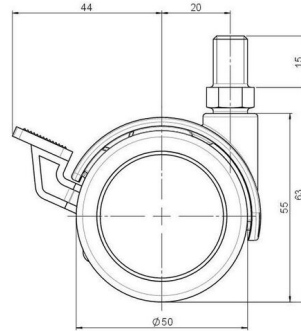

Standard D086

As of: July 07, 2026

Description	Model	Carton Quantity
UZBF 86 -24 X10	D086	100 pcs per Carton

Technical Details

Product Type	Furniture caster
Wheel diameter	50mm 2"
Load capacity	50kg 110 lbs.
Overall height with fixing	63mm
Wheel:	
Wheel type	Soft wheel
Wheel core / tread color	RAL 9005 Jet black / RAL 9005 Jet black
Housing:	
Housing form	hooded, with neck diameter
Neck diameter	16mm
Housing material	Zinc die-cast
Housing color	Shiny chrome
Mobility concept	Stopper brake
Fixing	M10x15mm Threaded stem
Description	UZBF 86 -24 X10

Fixings

Compatible with the following available fixings:

No-Noise™ Stem:

- 11x19.5mm with 11.4mm circlip
- 11x19.5mm with 11.6mm circlip

Push fit stems:

- 10x22mm with 10.3mm circlip
- 10x22mm with 10.5mm circlip
- 11x19.5mm with 11.4mm circlip
- 11x19.5mm with 11.8mm circlip
- 11x22mm with 11.4mm circlip
- 11x22mm with 11.6mm circlip
- 11x22mm with 11.8mm circlip
- 11x22mm with 11.8 banded K290 4A
- 11x26mm

Threaded stems:

- M8x15mm
- M8x20mm
- M8x25mm
- M10x15mm
- M10x20mm
- M10x25mm
- M10x30mm
- M10x40mm
- M12x20mm
- 5/16-18x1"
- 5/16-18x1/2"
- 3/8-16x1"
- 5/16-18x5/8"
- 3/8-16x1/2"
- 3/8-16x5/8"

Square plates:

- 38x38mm
- 55x55mm
- 60x60mm