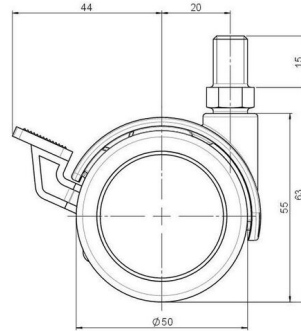

Standard D086

As of: April 03, 2026

Description	Model	Carton Quantity
UZBF 86 -24 X10	D086	100 pcs per Carton

Technical Details

Product Type	Furniture caster
Wheel diameter	50mm 2"
Load capacity	50kg 110 lbs.
Overall height with fixing	63mm
Wheel:	
Wheel type	Soft wheel
Wheel core / tread color	RAL 9005 Jet black / RAL 9005 Jet black
Housing:	
Housing form	hooded, with neck diameter
Neck diameter	16mm
Housing material	Zinc die-cast
Housing color	Shiny chrome
Mobility concept	Stopper brake
Fixing	M10x15mm Threaded stem
Description	UZBF 86 -24 X10

Fixings

Compatible with the following available fixings:

No-Noise™ Stem:

- 11x19.5mm with 11.4mm circlip
- 11x19.5mm with 11.6mm circlip

Push fit stems:

- 10x22mm with 10.3mm circlip
- 10x22mm with 10.5mm circlip
- 11x19.5mm with 11.4mm circlip
- 11x19.5mm with 11.8mm circlip
- 11x22mm with 11.4mm circlip
- 11x22mm with 11.6mm circlip
- 11x22mm with 11.8mm circlip
- 11x22mm with 11.8 banded K290 4A
- 11x26mm

Threaded stems:

- M8x15mm
- M8x20mm
- M8x25mm
- M10x15mm
- M10x20mm
- M10x25mm
- M10x30mm
- M10x40mm
- M12x20mm
- 5/16-18x1"
- 5/16-18x1/2"
- 3/8-16x1"
- 5/16-18x5/8"
- 3/8-16x1/2"
- 3/8-16x5/8"

Square plates:

- 38x38mm
- 55x55mm
- 60x60mm