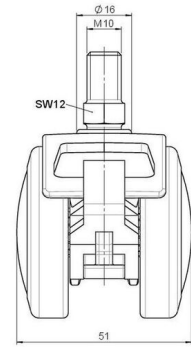

Standard D086

As of: July 07, 2026

Description	Model	Carton Quantity
UZBF 86 -24 X10	D086	100 pcs per Carton

Technical Details

Product Type	Furniture caster
Wheel diameter	50mm 2"
Load capacity	50kg 110 lbs.
Overall height with fixing	63mm
Wheel:	
Wheel type	Soft wheel
Wheel core / tread color	RAL 9005 Jet black / RAL 9005 Jet black
Housing:	
Housing form	hooded, with neck diameter
Neck diameter	16mm
Housing material	Zinc die-cast
Housing color	Shiny chrome
Mobility concept	Stopper brake
Fixing	M10x15mm Threaded stem
Description	UZBF 86 -24 X10

Fixings

Compatible with the following available fixings:

No-Noise™ Stem:

- 11x19.5mm with 11.4mm circlip
- 11x19.5mm with 11.6mm circlip

Push fit stems:

- 10x22mm with 10.3mm circlip
- 10x22mm with 10.5mm circlip
- 11x19.5mm with 11.4mm circlip
- 11x19.5mm with 11.8mm circlip
- 11x22mm with 11.4mm circlip
- 11x22mm with 11.6mm circlip
- 11x22mm with 11.8mm circlip
- 11x22mm with 11.8 banded K290 4A
- 11x26mm

Threaded stems:

- M8x15mm
- M8x20mm
- M8x25mm
- M10x15mm
- M10x20mm
- M10x25mm
- M10x30mm
- M10x40mm
- M12x20mm
- 5/16-18x1"
- 5/16-18x1/2"
- 3/8-16x1"
- 5/16-18x5/8"
- 3/8-16x1/2"
- 3/8-16x5/8"

Square plates:

- 38x38mm
- 55x55mm
- 60x60mm