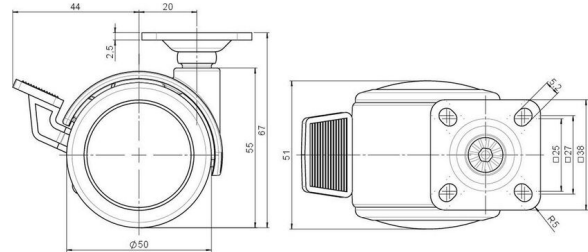

## Technical Details

Product Type	Furniture caster
Wheel diameter	50mm   2"
Load capacity	50kg   110 lbs.
Overall height with fixing	67mm
<b>Wheel:</b>	
Wheel type	Soft wheel
Wheel core / tread color	RAL 9005 Jet black / RAL 9005 Jet black
<b>Housing:</b>	
Housing form	hooded, with neck diameter
Neck diameter	16mm
Housing material	Zinc die-cast
Housing color	RAL 9005 Jet black
Mobility concept	Stopper brake
Fixing	38x38mm Plate
Description	UZBF 86 -24 X 1

### No-Noise™ Stem:

- 11x19.5mm with 11.4mm circlip
- 11x19.5mm with 11.6mm circlip

### Threaded stems:

- M8x15mm
- M8x20mm
- M8x25mm
- M10x15mm
- M10x20mm
- M10x25mm
- M10x30mm
- M10x40mm
- M12x20mm
- 5/16-18x1"
- 5/16-18x1/2"
- 3/8-16x1"
- 5/16-18x5/8"
- 3/8-16x1/2"
- 3/8-16x5/8"

### Square plates:

- 38x38mm
- 55x55mm
- 60x60mm