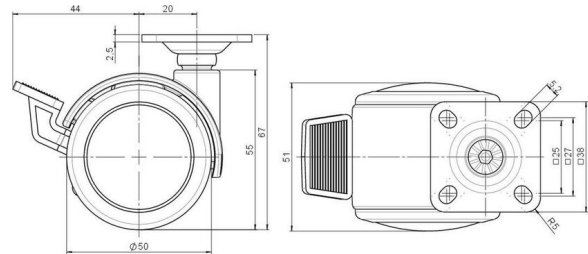

Standard D086

As of: May 23, 2026

Description UZBF 86 -24 X 1	Model D086	Carton Quantity 100 pcs per Carton
--------------------------------	---------------	---------------------------------------

Technical Details

Product Type	Furniture caster
Wheel diameter	50mm 2"
Load capacity	50kg 110 lbs.
Overall height with fixing	67mm
Wheel:	
Wheel type	Soft wheel
Wheel core / tread color	RAL 9005 Jet black / RAL 9005 Jet black
Housing:	
Housing form	hooded, with neck diameter
Neck diameter	16mm
Housing material	Zinc die-cast
Housing color	RAL 9005 Jet black
Mobility concept	Stopper brake
Fixing	38x38mm Plate
Description	UZBF 86 -24 X 1

Threaded stems:

- M8x15mm
- M8x20mm
- M8x25mm
- M10x15mm
- M10x20mm
- M10x25mm
- M10x30mm
- M10x40mm
- M12x20mm
- 5/16-18x1"
- 5/16-18x1/2"
- 3/8-16x1"
- 5/16-18x5/8"
- 3/8-16x1/2"
- 3/8-16x5/8"

Square plates:

- 38x38mm
- 55x55mm
- 60x60mm