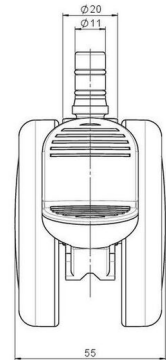

## Technical Details

Product Type	Furniture caster
Wheel diameter	75mm   3"
Load capacity	75kg   165 lbs.
Overall height with fixing	80mm
<b>Wheel:</b>	
Wheel type	Soft wheel
Wheel core / tread color	RAL 9005 Jet black / RAL 9005 Jet black
<b>Housing:</b>	
Housing form	unhooded, with neck diameter
Neck diameter	20mm
Housing material	High quality nylon
Housing color	RAL 9005 Jet black
Mobility concept	Stopper brake
Fixing	No-Noise™ Stem, 11x19,5mm Push fit stem with double circlips, 11,4mm
Description	UKFA 75-675X2NN

### No-Noise™ Stem:

- 11x19.5mm with 11.4mm circlip
- 11x19.5mm with 11.6mm circlip

### Threaded stems:

- M8x15mm
- M8x20mm
- M8x25mm
- M10x15mm
- M10x20mm
- M10x25mm
- M10x30mm
- M10x40mm
- M12x20mm
- 5/16-18x1"
- 5/16-18x1/2"
- 3/8-16x1"
- 5/16-18x5/8"
- 3/8-16x1/2"
- 3/8-16x5/8"

### Square plates:

- 38x38mm
- 55x55mm
- 60x60mm