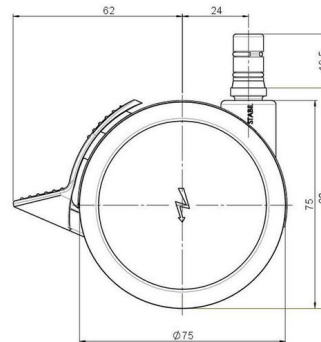

## Technical Details

Product Type	Furniture caster
Wheel diameter	75mm   3"
Load capacity	75kg   165 lbs.
Overall height with fixing	80mm
<b>Wheel:</b>	
Wheel type	Soft wheel
Wheel core / tread color	RAL 9005 Jet black / RAL 9005 Jet black
<b>Housing:</b>	
Housing form	unhooded, with neck diameter
Neck diameter	20mm
Housing material	High quality nylon
Housing color	RAL 9005 Jet black
Mobility concept	Stopper brake
Fixing	No-Noise™ Stem, 11x19,5mm Push fit stem with double circlips, 11,4mm
Description	UKFA 75-675X2NN

### No-Noise™ Stem:

- 11x19.5mm with 11.4mm circlip
- 11x19.5mm with 11.6mm circlip

### Threaded stems:

- M8x15mm
- M8x20mm
- M8x25mm
- M10x15mm
- M10x20mm
- M10x25mm
- M10x30mm
- M10x40mm
- M12x20mm
- 5/16-18x1"
- 5/16-18x1/2"
- 3/8-16x1"
- 5/16-18x5/8"
- 3/8-16x1/2"
- 3/8-16x5/8"

### Square plates:

- 38x38mm
- 55x55mm
- 60x60mm