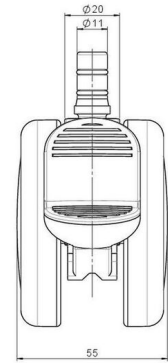

## Technical Details

Product Type	Furniture caster
Wheel diameter	75mm   3"
Load capacity	75kg   165 lbs.
Overall height with fixing	80mm
<b>Wheel:</b>	
Wheel type	Soft wheel
Wheel core / tread color	RAL 9005 Jet black / RAL 9005 Jet black
<b>Housing:</b>	
Housing form	unhooded, with neck diameter
Neck diameter	20mm
Housing material	High quality nylon
Housing color	RAL 9005 Jet black
Mobility concept	Stopper brake
Fixing	No-Noise™ Stem, 11x19,5mm Push fit stem with double circlips, 11,4mm
Description	UKFA 75-675X2NN

### No-Noise™ Stem:

- 11x19.5mm with 11.4mm circlip
- 11x19.5mm with 11.6mm circlip

### Threaded stems:

- M8x15mm
- M8x20mm
- M8x25mm
- M10x15mm
- M10x20mm
- M10x25mm
- M10x30mm
- M10x40mm
- M12x20mm
- 5/16-18x1"
- 5/16-18x1/2"
- 3/8-16x1"
- 5/16-18x5/8"
- 3/8-16x1/2"
- 3/8-16x5/8"

### Square plates:

- 38x38mm
- 55x55mm
- 60x60mm