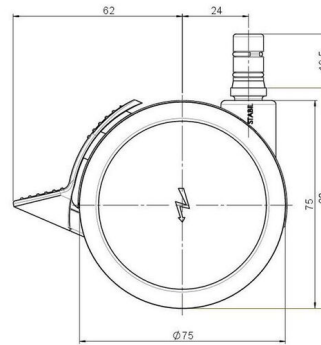

## Technical Details

Product Type	Furniture caster
Wheel diameter	75mm   3"
Load capacity	75kg   165 lbs.
Overall height with fixing	80mm
<b>Wheel:</b>	
Wheel type	Soft wheel
Wheel core / tread color	RAL 9005 Jet black / RAL 9005 Jet black
<b>Housing:</b>	
Housing form	unhooded, with neck diameter
Neck diameter	20mm
Housing material	High quality nylon
Housing color	RAL 9005 Jet black
Mobility concept	Stopper brake
Fixing	No-Noise™ Stem, 11x19,5mm Push fit stem with double circlips, 11,4mm
Description	UKFA 75-675X2NN

### No-Noise™ Stem:

- 11x19.5mm with 11.4mm circlip
- 11x19.5mm with 11.6mm circlip

### Threaded stems:

- M8x15mm
- M8x20mm
- M8x25mm
- M10x15mm
- M10x20mm
- M10x25mm
- M10x30mm
- M10x40mm
- M12x20mm
- 5/16-18x1"
- 5/16-18x1/2"
- 3/8-16x1"
- 5/16-18x5/8"
- 3/8-16x1/2"
- 3/8-16x5/8"

### Square plates:

- 38x38mm
- 55x55mm
- 60x60mm