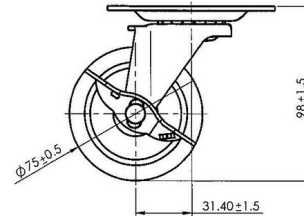

Traditional 75 Single Wheel

As of: May 25, 2026

Description	Model	Carton Quantity
SWF75-2X1-GB	SW75	100 pc per carton

Technical Details

Product Type	Furniture caster
Wheel diameter	75mm 3"
Load capacity	34kg 75 lbs.
Overall height with fixing	95mm
Wheel:	
Wheel type	hardwheel
Wheel color	Black
Housing:	
Housing form	unhooded
Housing material	Galvanized steel
Housing color	Chrome
Mobility concept	Freewheel, Chrome
Fixing	2.75"x3.75" Square Plate
Description	SWF75-2X1-GB

Fixings

Compatible with the following available fixings:

Push fit stems:

- 10x20mm with 10.3mm circlip
- 10x22mm with 10.5mm circlip
- 11x19.5mm with 11.8mm circlip
- 11x22mm with 11.4mm circlip
- 11x22mm with 11.6mm circlip
- 11x22mm with 11.8mm circlip
- 11x22mm with 11.8 banded K290 4A
- 11x26mm

Threaded stems:

- 3/8-16x1"
- 3/8x1"

Square plates:

- 38x38mm
- 55x55mm
- 60x60mm