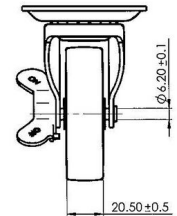

Traditional 75 Single Wheel

As of: May 25, 2026

Description	Model	Carton Quantity
SWF75-2X1-GB	SW75	100 pc per carton

Technical Details

Product Type	Furniture caster
Wheel diameter	75mm 3"
Load capacity	34kg 75 lbs.
Overall height with fixing	95mm
Wheel:	
Wheel type	hardwheel
Wheel color	Black
Housing:	
Housing form	unhooded
Housing material	Galvanized steel
Housing color	Chrome
Mobility concept	Freewheel, Chrome
Fixing	2.75"x3.75" Square Plate
Description	SWF75-2X1-GB

Fixings

Compatible with the following available fixings:

Push fit stems:

- 10x20mm with 10.3mm circlip
- 10x22mm with 10.5mm circlip
- 11x19.5mm with 11.8mm circlip
- 11x22mm with 11.4mm circlip
- 11x22mm with 11.6mm circlip
- 11x22mm with 11.8mm circlip
- 11x22mm with 11.8 banded K290 4A
- 11x26mm

Threaded stems:

- 3/8-16x1"
- 3/8x1"

Square plates:

- 38x38mm
- 55x55mm
- 60x60mm