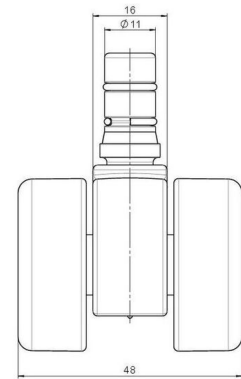

movetto 8

As of: April 29, 2026

Description	Model	Carton Quantity
movetto 8 W rc	D230	200 pcs per Carton

Technical Details

Product Type	Furniture caster
Wheel diameter	37mm 1 ½"
Load capacity	50kg 110 lbs.
Overall height with fixing	44,5mm
Wheel:	
Wheel type	Soft wheel
Wheel core / tread color	RAL 9005 Jet black / RAL 9005 Jet black
Housing:	
Housing form	unhooded, with neck diameter
Neck diameter	16mm
Housing material	High quality nylon
Housing color	RAL 9005 Jet black
Mobility concept	Unloaded braked, rc®-System
Fixing	No-Noise™ Stem, 11x19,5mm Push fit stem (tapered) with double circlips, 11,4mm
Description	DUKG230 - 2X2NN

Fixings

Compatible with the following available fixings:

No-Noise™ Stem:

- 11x19.5mm with 11.4mm circlip
- 11x19.5mm with 11.6mm circlip

Push fit stems:

- 10x22mm with 10.3mm circlip
- 10x22mm with 10.5mm circlip
- 11x19.5mm with 11.4mm circlip
- 11x19.5mm with 11.8mm circlip
- 11x22mm with 11.4mm circlip
- 11x22mm with 11.6mm circlip
- 11x22mm with 11.8mm circlip
- 11x22mm with 11.8 banded K290 4A
- 11x26mm

Threaded stems:

- M8x15mm
- M8x20mm
- M8x25mm
- M10x15mm
- M10x20mm
- M10x25mm
- M10x30mm
- M10x40mm
- M12x20mm
- 5/16-18x1"
- 5/16-18x1/2"
- 3/8-16x1"
- 5/16-18x5/8"
- 3/8-16x1/2"
- 3/8-16x5/8"

Square plates:

- 38x38mm
- 55x55mm
- 60x60mm

Caster cup:

- 120x104mm

Caster module:

- 400x70mm