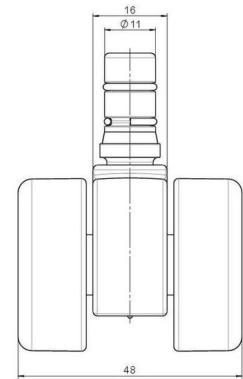

movetto 8

As of: June 24, 2026

Description	Model	Carton Quantity
movetto 8 W rc	D230	200 pcs per Carton

Technical Details

Product Type	Furniture caster
Wheel diameter	37mm 1 1/8"
Load capacity	50kg 110 lbs.
Overall height with fixing	44,5mm
Wheel:	
Wheel type	Soft wheel
Wheel core / tread color	RAL 9005 Jet black / RAL 9005 Jet black
Housing:	
Housing form	unhooded, with neck diameter
Neck diameter	16mm
Housing material	High quality nylon
Housing color	RAL 9005 Jet black
Mobility concept	Unloaded braked, rc®-System
Fixing	No-Noise™ Stem, 11x19,5mm Push fit stem (tapered) with double circlips, 11,4mm
Description	DUKG230 - 2X2NN

Fixings

Compatible with the following available fixings:

No-Noise™ Stem:

- 11x19.5mm with 11.4mm circlip
- 11x19.5mm with 11.6mm circlip

Push fit stems:

- 10x22mm with 10.3mm circlip
- 10x22mm with 10.5mm circlip
- 11x19.5mm with 11.4mm circlip
- 11x19.5mm with 11.8mm circlip
- 11x22mm with 11.4mm circlip
- 11x22mm with 11.6mm circlip
- 11x22mm with 11.8mm circlip
- 11x22mm with 11.8 banded K290 4A
- 11x26mm

Threaded stems:

- M8x15mm
- M8x20mm
- M8x25mm
- M10x15mm
- M10x20mm
- M10x25mm
- M10x30mm
- M10x40mm
- M12x20mm
- 5/16-18x1"
- 5/16-18x1/2"
- 3/8-16x1"
- 5/16-18x5/8"
- 3/8-16x1/2"
- 3/8-16x5/8"

Square plates:

- 38x38mm
- 55x55mm
- 60x60mm

Caster cup:

- 120x104mm

Caster module:

- 400x70mm