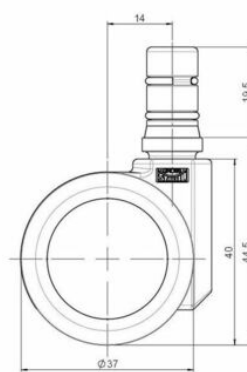

movetto 8

As of: April 30, 2025

Description	Model	Carton Quantity
movetto 8 W rc	D230	200 pcs per Carton

Technical Details

Product Type	Furniture caster
Wheel diameter	37mm 1 1/8"
Load capacity	50kg 110 lbs.
Overall height with fixing	44,5mm
Wheel:	
Wheel type	Soft wheel
Wheel core / tread color	RAL 9005 Jet black / RAL 9005 Jet black
Housing:	
Housing form	unhooded, with neck diameter
Neck diameter	16mm
Housing material	High quality nylon
Housing color	RAL 9005 Jet black
Mobility concept	Unloaded braked, rc®-System
Fixing	No-Noise™ Stem, 11x19,5mm Push fit stem (tapered) with double circlips, 11,4mm
Description	DUKG230 - 2X2NN

Fixings

Compatible with the following available fixings:

No-Noise™ Stem:

- 11x19.5mm with 11.4mm circlip
- 11x19.5mm with 11.6mm circlip

Push fit stems:

- 10x22mm with 10.3mm circlip
- 10x22mm with 10.5mm circlip
- 11x19.5mm with 11.4mm circlip
- 11x19.5mm with 11.8mm circlip
- 11x22mm with 11.4mm circlip
- 11x22mm with 11.6mm circlip
- 11x22mm with 11.8mm circlip
- 11x22mm with 11.8 banded K290 4A
- 11x26mm

Threaded stems:

- M8x15mm
- M8x20mm
- M8x25mm
- M10x15mm
- M10x20mm
- M10x25mm
- M10x30mm
- M10x40mm
- M12x20mm
- 5/16-18x1"
- 5/16-18x1/2"
- 3/8-16x1"
- 5/16-18x5/8"
- 3/8-16x1/2"
- 3/8-16x5/8"

Square plates:

- 38x38mm
- 55x55mm
- 60x60mm

Caster cup:

- 120x104mm

Caster module:

- 400x70mm