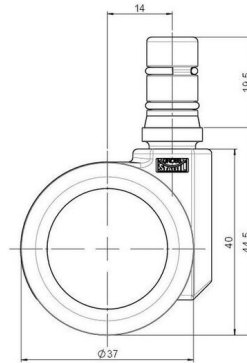

movetto 8

As of: April 29, 2026

Description	Model	Carton Quantity
movetto 8 W rc	D230	200 pcs per Carton

Technical Details

Product Type	Furniture caster
Wheel diameter	37mm 1 ½"
Load capacity	50kg 110 lbs.
Overall height with fixing	44,5mm
Wheel:	
Wheel type	Soft wheel
Wheel core / tread color	RAL 9005 Jet black / RAL 9005 Jet black
Housing:	
Housing form	unhooded, with neck diameter
Neck diameter	16mm
Housing material	High quality nylon
Housing color	RAL 9005 Jet black
Mobility concept	Unloaded braked, rc®-System
Fixing	No-Noise™ Stem, 11x19,5mm Push fit stem (tapered) with double circlips, 11,4mm
Description	DUKG230 - 2X2NN

Fixings

Compatible with the following available fixings:

No-Noise™ Stem:

- 11x19.5mm with 11.4mm circlip
- 11x19.5mm with 11.6mm circlip

Push fit stems:

- 10x22mm with 10.3mm circlip
- 10x22mm with 10.5mm circlip
- 11x19.5mm with 11.4mm circlip
- 11x19.5mm with 11.8mm circlip
- 11x22mm with 11.4mm circlip
- 11x22mm with 11.6mm circlip
- 11x22mm with 11.8mm circlip
- 11x22mm with 11.8 banded K290 4A
- 11x26mm

Threaded stems:

- M8x15mm
- M8x20mm
- M8x25mm
- M10x15mm
- M10x20mm
- M10x25mm
- M10x30mm
- M10x40mm
- M12x20mm
- 5/16-18x1"
- 5/16-18x1/2"
- 3/8-16x1"
- 5/16-18x5/8"
- 3/8-16x1/2"
- 3/8-16x5/8"

Square plates:

- 38x38mm
- 55x55mm
- 60x60mm

Caster cup:

- 120x104mm

Caster module:

- 400x70mm