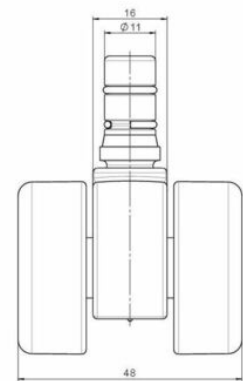

movetto 8

As of: April 30, 2025

Description	Model	Carton Quantity
movetto 8 W rc	D230	200 pcs per Carton

Technical Details

Product Type	Furniture caster
Wheel diameter	37mm 1 1/8"
Load capacity	50kg 110 lbs.
Overall height with fixing	44,5mm
Wheel:	
Wheel type	Soft wheel
Wheel core / tread color	RAL 9005 Jet black / RAL 9005 Jet black
Housing:	
Housing form	unhooded, with neck diameter
Neck diameter	16mm
Housing material	High quality nylon
Housing color	RAL 9005 Jet black
Mobility concept	Unloaded braked, rc®-System
Fixing	No-Noise™ Stem, 11x19,5mm Push fit stem (tapered) with double circlips, 11,4mm
Description	DUKG230 - 2X2NN

Fixings

Compatible with the following available fixings:

No-Noise™ Stem:

- 11x19.5mm with 11.4mm circlip
- 11x19.5mm with 11.6mm circlip

Push fit stems:

- 10x22mm with 10.3mm circlip
- 10x22mm with 10.5mm circlip
- 11x19.5mm with 11.4mm circlip
- 11x19.5mm with 11.8mm circlip
- 11x22mm with 11.4mm circlip
- 11x22mm with 11.6mm circlip
- 11x22mm with 11.8mm circlip
- 11x22mm with 11.8 banded K290 4A
- 11x26mm

Threaded stems:

- M8x15mm
- M8x20mm
- M8x25mm
- M10x15mm
- M10x20mm
- M10x25mm
- M10x30mm
- M10x40mm
- M12x20mm
- 5/16-18x1"
- 5/16-18x1/2"
- 3/8-16x1"
- 5/16-18x5/8"
- 3/8-16x1/2"
- 3/8-16x5/8"

Square plates:

- 38x38mm
- 55x55mm
- 60x60mm

Caster cup:

- 120x104mm

Caster module:

- 400x70mm