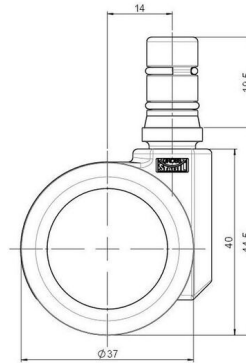

movetto 8

As of: June 24, 2026

Description	Model	Carton Quantity
movetto 8 W rc	D230	200 pcs per Carton

Technical Details

Product Type	Furniture caster
Wheel diameter	37mm 1 1/8"
Load capacity	50kg 110 lbs.
Overall height with fixing	44,5mm
Wheel:	
Wheel type	Soft wheel
Wheel core / tread color	RAL 9005 Jet black / RAL 9005 Jet black
Housing:	
Housing form	unhooded, with neck diameter
Neck diameter	16mm
Housing material	High quality nylon
Housing color	RAL 9005 Jet black
Mobility concept	Unloaded braked, rc®-System
Fixing	No-Noise™ Stem, 11x19,5mm Push fit stem (tapered) with double circlips, 11,4mm
Description	DUKG230 - 2X2NN

Fixings

Compatible with the following available fixings:

No-Noise™ Stem:

- 11x19.5mm with 11.4mm circlip
- 11x19.5mm with 11.6mm circlip

Push fit stems:

- 10x22mm with 10.3mm circlip
- 10x22mm with 10.5mm circlip
- 11x19.5mm with 11.4mm circlip
- 11x19.5mm with 11.8mm circlip
- 11x22mm with 11.4mm circlip
- 11x22mm with 11.6mm circlip
- 11x22mm with 11.8mm circlip
- 11x22mm with 11.8 banded K290 4A
- 11x26mm

Threaded stems:

- M8x15mm
- M8x20mm
- M8x25mm
- M10x15mm
- M10x20mm
- M10x25mm
- M10x30mm
- M10x40mm
- M12x20mm
- 5/16-18x1"
- 5/16-18x1/2"
- 3/8-16x1"
- 5/16-18x5/8"
- 3/8-16x1/2"
- 3/8-16x5/8"

Square plates:

- 38x38mm
- 55x55mm
- 60x60mm

Caster cup:

- 120x104mm

Caster module:

- 400x70mm