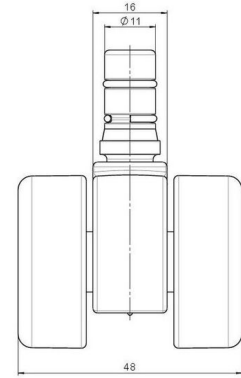

movetto 8

As of: April 17, 2026

Description	Model	Carton Quantity
movetto 8 W rc	D230	200 pcs per Carton

Technical Details

Product Type	Furniture caster
Wheel diameter	37mm 1 1/8"
Load capacity	50kg 110 lbs.
Overall height with fixing	44,5mm
Wheel:	
Wheel type	Soft wheel
Wheel core / tread color	RAL 9005 Jet black / RAL 7022 Umbra grey
Housing:	
Housing form	unhooded, with neck diameter
Neck diameter	16mm
Housing material	High quality nylon
Housing color	RAL 9005 Jet black
Mobility concept	Unloaded braked, rc®-System
Fixing	No-Noise™ Stem, 11x19,5mm Push fit stem with double circlips, 11,4mm
Description	DUKG230 - 2X2NN

Fixings

Compatible with the following available fixings:

No-Noise™ Stem:

- 11x19.5mm with 11.4mm circlip
- 11x19.5mm with 11.6mm circlip

Push fit stems:

- 10x22mm with 10.3mm circlip
- 10x22mm with 10.5mm circlip
- 11x19.5mm with 11.4mm circlip
- 11x19.5mm with 11.8mm circlip
- 11x22mm with 11.4mm circlip
- 11x22mm with 11.6mm circlip
- 11x22mm with 11.8mm circlip
- 11x22mm with 11.8 banded K290 4A
- 11x26mm

Threaded stems:

- M8x15mm
- M8x20mm
- M8x25mm
- M10x15mm
- M10x20mm
- M10x25mm
- M10x30mm
- M10x40mm
- M12x20mm
- 5/16-18x1"
- 5/16-18x1/2"
- 3/8-16x1"
- 5/16-18x5/8"
- 3/8-16x1/2"
- 3/8-16x5/8"

Square plates:

- 38x38mm
- 55x55mm
- 60x60mm

Caster cup:

- 120x104mm

Caster module:

- 400x70mm