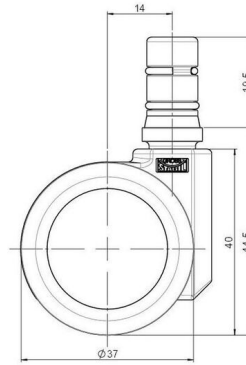

movetto 8

As of: April 17, 2026

Description	Model	Carton Quantity
movetto 8 W rc	D230	200 pcs per Carton

Technical Details

Product Type	Furniture caster
Wheel diameter	37mm 1 1/8"
Load capacity	50kg 110 lbs.
Overall height with fixing	44,5mm
Wheel:	
Wheel type	Soft wheel
Wheel core / tread color	RAL 9005 Jet black / RAL 7022 Umbra grey
Housing:	
Housing form	unhooded, with neck diameter
Neck diameter	16mm
Housing material	High quality nylon
Housing color	RAL 9005 Jet black
Mobility concept	Unloaded braked, rc®-System
Fixing	No-Noise™ Stem, 11x19,5mm Push fit stem with double circlips, 11,4mm
Description	DUKG230 - 2X2NN

Fixings

Compatible with the following available fixings:

No-Noise™ Stem:

- 11x19.5mm with 11.4mm circlip
- 11x19.5mm with 11.6mm circlip

Push fit stems:

- 10x22mm with 10.3mm circlip
- 10x22mm with 10.5mm circlip
- 11x19.5mm with 11.4mm circlip
- 11x19.5mm with 11.8mm circlip
- 11x22mm with 11.4mm circlip
- 11x22mm with 11.6mm circlip
- 11x22mm with 11.8mm circlip
- 11x22mm with 11.8 banded K290 4A
- 11x26mm

Threaded stems:

- M8x15mm
- M8x20mm
- M8x25mm
- M10x15mm
- M10x20mm
- M10x25mm
- M10x30mm
- M10x40mm
- M12x20mm
- 5/16-18x1"
- 5/16-18x1/2"
- 3/8-16x1"
- 5/16-18x5/8"
- 3/8-16x1/2"
- 3/8-16x5/8"

Square plates:

- 38x38mm
- 55x55mm
- 60x60mm

Caster cup:

- 120x104mm

Caster module:

- 400x70mm