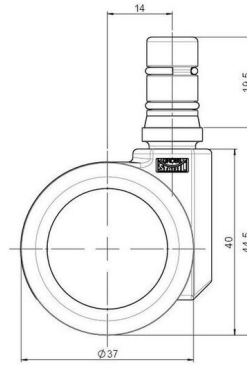

movetto 8

As of: April 21, 2026

Description	Model	Carton Quantity
movetto 8 W rc	D230	200 pcs per Carton

Technical Details

Product Type	Furniture caster
Wheel diameter	37mm 1 ½"
Load capacity	50kg 110 lbs.
Overall height with fixing	44,5mm
Wheel:	
Wheel type	Soft wheel
Wheel core / tread color	RAL 9005 Jet black / RAL 7022 Umbra grey
Housing:	
Housing form	unhooded, with neck diameter
Neck diameter	16mm
Housing material	High quality nylon
Housing color	RAL 9005 Jet black
Mobility concept	Unloaded braked, rc®-System
Fixing	No-Noise™ Stem, 11x19,5mm Push fit stem with double circlips, 11,4mm
Description	DUKG230 - 2X2NN

Fixings

Compatible with the following available fixings:

No-Noise™ Stem:

- 11x19.5mm with 11.4mm circlip
- 11x19.5mm with 11.6mm circlip

Push fit stems:

- 10x22mm with 10.3mm circlip
- 10x22mm with 10.5mm circlip
- 11x19.5mm with 11.4mm circlip
- 11x19.5mm with 11.8mm circlip
- 11x22mm with 11.4mm circlip
- 11x22mm with 11.6mm circlip
- 11x22mm with 11.8mm circlip
- 11x22mm with 11.8 banded K290 4A
- 11x26mm

Threaded stems:

- M8x15mm
- M8x20mm
- M8x25mm
- M10x15mm
- M10x20mm
- M10x25mm
- M10x30mm
- M10x40mm
- M12x20mm
- 5/16-18x1"
- 5/16-18x1/2"
- 3/8-16x1"
- 5/16-18x5/8"
- 3/8-16x1/2"
- 3/8-16x5/8"

Square plates:

- 38x38mm
- 55x55mm
- 60x60mm

Caster cup:

- 120x104mm

Caster module:

- 400x70mm