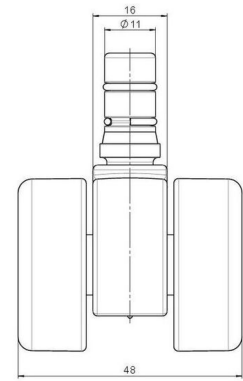

movetto 8

As of: June 24, 2026

Description	Model	Carton Quantity
movetto 8 W rc	D230	200 pcs per Carton

Technical Details

Product Type	Furniture caster
Wheel diameter	37mm 1 1/8"
Load capacity	50kg 110 lbs.
Overall height with fixing	44,5mm
Wheel:	
Wheel type	Soft wheel
Wheel core / tread color	RAL 9005 Jet black / RAL 7022 Umbra grey
Housing:	
Housing form	unhooded, with neck diameter
Neck diameter	16mm
Housing material	High quality nylon
Housing color	RAL 9005 Jet black
Mobility concept	Unloaded braked, rc®-System
Fixing	No-Noise™ Stem, 11x19,5mm Push fit stem with double circlips, 11,4mm
Description	DUKG230 - 2X2NN

Fixings

Compatible with the following available fixings:

No-Noise™ Stem:

- 11x19.5mm with 11.4mm circlip
- 11x19.5mm with 11.6mm circlip

Push fit stems:

- 10x22mm with 10.3mm circlip
- 10x22mm with 10.5mm circlip
- 11x19.5mm with 11.4mm circlip
- 11x19.5mm with 11.8mm circlip
- 11x22mm with 11.4mm circlip
- 11x22mm with 11.6mm circlip
- 11x22mm with 11.8mm circlip
- 11x22mm with 11.8 banded K290 4A
- 11x26mm

Threaded stems:

- M8x15mm
- M8x20mm
- M8x25mm
- M10x15mm
- M10x20mm
- M10x25mm
- M10x30mm
- M10x40mm
- M12x20mm
- 5/16-18x1"
- 5/16-18x1/2"
- 3/8-16x1"
- 5/16-18x5/8"
- 3/8-16x1/2"
- 3/8-16x5/8"

Square plates:

- 38x38mm
- 55x55mm
- 60x60mm

Caster cup:

- 120x104mm

Caster module:

- 400x70mm