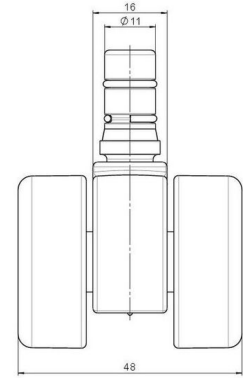

movetto 8

As of: April 21, 2026

Description	Model	Carton Quantity
movetto 8 W rc	D230	200 pcs per Carton

Technical Details

Product Type	Furniture caster
Wheel diameter	37mm 1 ½"
Load capacity	50kg 110 lbs.
Overall height with fixing	44,5mm
Wheel:	
Wheel type	Soft wheel
Wheel core / tread color	RAL 9005 Jet black / RAL 7022 Umbra grey
Housing:	
Housing form	unhooded, with neck diameter
Neck diameter	16mm
Housing material	High quality nylon
Housing color	RAL 9005 Jet black
Mobility concept	Unloaded braked, rc®-System
Fixing	No-Noise™ Stem, 11x19,5mm Push fit stem with double circlips, 11,4mm
Description	DUKG230 - 2X2NN

Fixings

Compatible with the following available fixings:

No-Noise™ Stem:

- 11x19.5mm with 11.4mm circlip
- 11x19.5mm with 11.6mm circlip

Push fit stems:

- 10x22mm with 10.3mm circlip
- 10x22mm with 10.5mm circlip
- 11x19.5mm with 11.4mm circlip
- 11x19.5mm with 11.8mm circlip
- 11x22mm with 11.4mm circlip
- 11x22mm with 11.6mm circlip
- 11x22mm with 11.8mm circlip
- 11x22mm with 11.8 banded K290 4A
- 11x26mm

Threaded stems:

- M8x15mm
- M8x20mm
- M8x25mm
- M10x15mm
- M10x20mm
- M10x25mm
- M10x30mm
- M10x40mm
- M12x20mm
- 5/16-18x1"
- 5/16-18x1/2"
- 3/8-16x1"
- 5/16-18x5/8"
- 3/8-16x1/2"
- 3/8-16x5/8"

Square plates:

- 38x38mm
- 55x55mm
- 60x60mm

Caster cup:

- 120x104mm

Caster module:

- 400x70mm