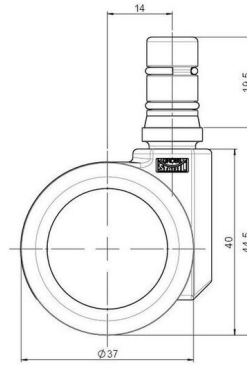

movetto 8

As of: June 24, 2026

Description	Model	Carton Quantity
movetto 8 W rc	D230	200 pcs per Carton

Technical Details

Product Type	Furniture caster
Wheel diameter	37mm 1 1/8"
Load capacity	50kg 110 lbs.
Overall height with fixing	44,5mm
Wheel:	
Wheel type	Soft wheel
Wheel core / tread color	RAL 9005 Jet black / RAL 7022 Umbra grey
Housing:	
Housing form	unhooded, with neck diameter
Neck diameter	16mm
Housing material	High quality nylon
Housing color	RAL 9005 Jet black
Mobility concept	Unloaded braked, rc®-System
Fixing	No-Noise™ Stem, 11x19,5mm Push fit stem with double circlips, 11,4mm
Description	DUKG230 - 2X2NN

Fixings

Compatible with the following available fixings:

No-Noise™ Stem:

- 11x19.5mm with 11.4mm circlip
- 11x19.5mm with 11.6mm circlip

Push fit stems:

- 10x22mm with 10.3mm circlip
- 10x22mm with 10.5mm circlip
- 11x19.5mm with 11.4mm circlip
- 11x19.5mm with 11.8mm circlip
- 11x22mm with 11.4mm circlip
- 11x22mm with 11.6mm circlip
- 11x22mm with 11.8mm circlip
- 11x22mm with 11.8 banded K290 4A
- 11x26mm

Threaded stems:

- M8x15mm
- M8x20mm
- M8x25mm
- M10x15mm
- M10x20mm
- M10x25mm
- M10x30mm
- M10x40mm
- M12x20mm
- 5/16-18x1"
- 5/16-18x1/2"
- 3/8-16x1"
- 5/16-18x5/8"
- 3/8-16x1/2"
- 3/8-16x5/8"

Square plates:

- 38x38mm
- 55x55mm
- 60x60mm

Caster cup:

- 120x104mm

Caster module:

- 400x70mm