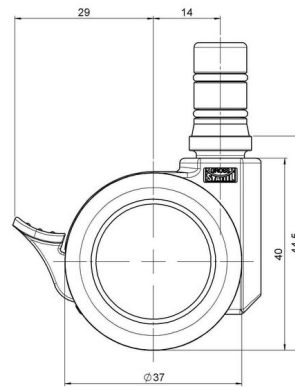

## Technical Details

Product Type	Furniture caster
Wheel diameter	37mm   1 1/8"
Load capacity	70kg   150 lbs.
Overall height with fixing	44,5mm
<b>Wheel:</b>	
Wheel type	Soft wheel
Wheel core / tread color	RAL 9005 Jet black / RAL 7022 Umbra grey
<b>Housing:</b>	
Housing form	unhooded, with neck diameter
Neck diameter	16mm
Housing material	High quality nylon
Housing color	RAL 9005 Jet black
Mobility concept	Stopper brake
Fixing	No-Noise™ Stem, 11x19,5mm Push fit stem with double circlips, 11,65mm
Description	DUKF230 - 2X2NN

### No-Noise™ Stem:

- 11x19.5mm with 11.4mm circlip
- 11x19.5mm with 11.6mm circlip

### Caster cup:

- 120x104mm

### Caster module:

- 400x70mm