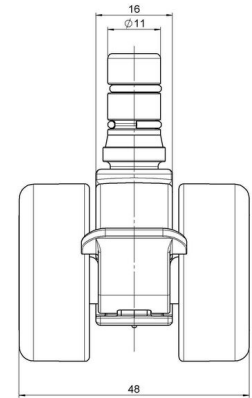

## Technical Details

Product Type	Furniture caster
Wheel diameter	37mm   1 1/8"
Load capacity	70kg   150 lbs.
Overall height with fixing	44,5mm
<b>Wheel:</b>	
Wheel type	Soft wheel
Wheel core / tread color	RAL 9005 Jet black / RAL 7022 Umbra grey
<b>Housing:</b>	
Housing form	unhooded, with neck diameter
Neck diameter	16mm
Housing material	High quality nylon
Housing color	RAL 9005 Jet black
Mobility concept	Stopper brake
Fixing	No-Noise™ Stem, 11x19,5mm Push fit stem with double circlips, 11,65mm
Description	DUKF230 - 2X2NN

### Square plates:

- 38x38mm
- 55x55mm
- 60x60mm

### Caster cup:

- 120x104mm

### Caster module:

- 400x70mm