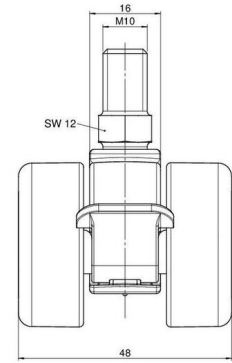

movetto 8

As of: June 24, 2026

Description	Model	Carton Quantity
movetto 8 W F	D230	400 pcs per Carton

Technical Details

Product Type	Furniture caster
Wheel diameter	37mm 1 1/8"
Load capacity	70kg 150 lbs.
Overall height with fixing	48mm
Wheel:	
Wheel type	Soft wheel
Wheel core / tread color	RAL 9005 Jet black / RAL 9005 Jet black
Housing:	
Housing form	unhooded, with neck diameter
Neck diameter	16mm
Housing material	High quality nylon
Housing color	RAL 9005 Jet black
Mobility concept	Stopper brake
Fixing	M10x15mm Threaded stem
Description	DUKF230 - 2 X10

Fixings

Compatible with the following available fixings:

No-Noise™ Stem:

- 11x19.5mm with 11.4mm circlip
- 11x19.5mm with 11.6mm circlip

Push fit stems:

- 10x22mm with 10.3mm circlip
- 10x22mm with 10.5mm circlip
- 11x19.5mm with 11.4mm circlip
- 11x19.5mm with 11.8mm circlip
- 11x22mm with 11.4mm circlip
- 11x22mm with 11.6mm circlip
- 11x22mm with 11.8mm circlip
- 11x22mm with 11.8 banded K290 4A
- 11x26mm

Threaded stems:

- M8x15mm
- M8x20mm
- M8x25mm
- M10x15mm
- M10x20mm
- M10x25mm
- M10x30mm
- M10x40mm
- M12x20mm
- 5/16-18x1"
- 5/16-18x1/2"
- 3/8-16x1"
- 5/16-18x5/8"
- 3/8-16x1/2"
- 3/8-16x5/8"

Square plates:

- 38x38mm
- 55x55mm
- 60x60mm

Caster cup:

- 120x104mm

Caster module:

- 400x70mm