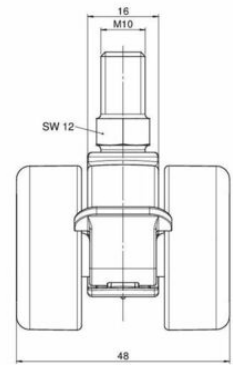

movetto 8

As of: April 30, 2025

| Description | Model | Carton Quantity |
|---------------|-------|--------------------|
| movetto 8 W F | D230 | 400 pcs per Carton |

Technical Details

| | |
|----------------------------|---|
| Product Type | Furniture caster |
| Wheel diameter | 37mm 1 1/8" |
| Load capacity | 70kg 150 lbs. |
| Overall height with fixing | 48mm |
| Wheel: | |
| Wheel type | Soft wheel |
| Wheel core / tread color | RAL 9005 Jet black / RAL 9005 Jet black |
| Housing: | |
| Housing form | unhooded, with neck diameter |
| Neck diameter | 16mm |
| Housing material | High quality nylon |
| Housing color | RAL 9005 Jet black |
| Mobility concept | Stopper brake |
| Fixing | M10x15mm Threaded stem |
| Description | DUKF230 - 2 X10 |

Fixings

Compatible with the following available fixings:

No-Noise™ Stem:

- 11x19.5mm with 11.4mm circlip
- 11x19.5mm with 11.6mm circlip

Push fit stems:

- 10x22mm with 10.3mm circlip
- 10x22mm with 10.5mm circlip
- 11x19.5mm with 11.4mm circlip
- 11x19.5mm with 11.8mm circlip
- 11x22mm with 11.4mm circlip
- 11x22mm with 11.6mm circlip
- 11x22mm with 11.8mm circlip
- 11x22mm with 11.8 banded K290 4A
- 11x26mm

Threaded stems:

- M8x15mm
- M8x20mm
- M8x25mm
- M10x15mm
- M10x20mm
- M10x25mm
- M10x30mm
- M10x40mm
- M12x20mm
- 5/16-18x1"
- 5/16-18x1/2"
- 3/8-16x1"
- 5/16-18x5/8"
- 3/8-16x1/2"
- 3/8-16x5/8"

Square plates:

- 38x38mm
- 55x55mm
- 60x60mm

Caster cup:

- 120x104mm

Caster module:

- 400x70mm