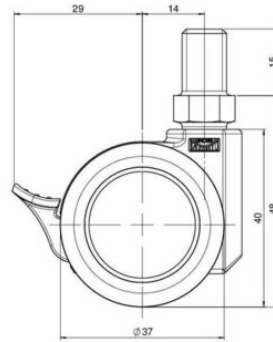

movetto 8

As of: April 30, 2025

| Description | Model | Carton Quantity |
|---------------|-------|--------------------|
| movetto 8 W F | D230 | 400 pcs per Carton |

Technical Details

| | |
|----------------------------|---|
| Product Type | Furniture caster |
| Wheel diameter | 37mm 1 1/8" |
| Load capacity | 70kg 150 lbs. |
| Overall height with fixing | 48mm |
| Wheel: | |
| Wheel type | Soft wheel |
| Wheel core / tread color | RAL 9005 Jet black / RAL 9005 Jet black |
| Housing: | |
| Housing form | unhooded, with neck diameter |
| Neck diameter | 16mm |
| Housing material | High quality nylon |
| Housing color | RAL 9005 Jet black |
| Mobility concept | Stopper brake |
| Fixing | M10x15mm Threaded stem |
| Description | DUKF230 - 2 X10 |

Fixings

Compatible with the following available fixings:

No-Noise™ Stem:

- 11x19.5mm with 11.4mm circlip
- 11x19.5mm with 11.6mm circlip

Push fit stems:

- 10x22mm with 10.3mm circlip
- 10x22mm with 10.5mm circlip
- 11x19.5mm with 11.4mm circlip
- 11x19.5mm with 11.8mm circlip
- 11x22mm with 11.4mm circlip
- 11x22mm with 11.6mm circlip
- 11x22mm with 11.8mm circlip
- 11x22mm with 11.8 banded K290 4A
- 11x26mm

Threaded stems:

- M8x15mm
- M8x20mm
- M8x25mm
- M10x15mm
- M10x20mm
- M10x25mm
- M10x30mm
- M10x40mm
- M12x20mm
- 5/16-18x1"
- 5/16-18x1/2"
- 3/8-16x1"
- 5/16-18x5/8"
- 3/8-16x1/2"
- 3/8-16x5/8"

Square plates:

- 38x38mm
- 55x55mm
- 60x60mm

Caster cup:

- 120x104mm

Caster module:

- 400x70mm