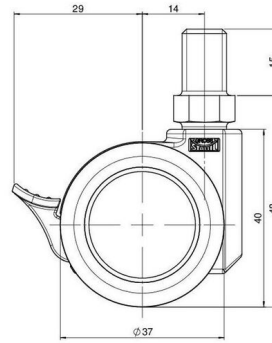

movetto 8

As of: June 24, 2026

Description	Model	Carton Quantity
movetto 8 W F	D230	400 pcs per Carton

Technical Details

Product Type	Furniture caster
Wheel diameter	37mm 1 1/8"
Load capacity	70kg 150 lbs.
Overall height with fixing	48mm
Wheel:	
Wheel type	Soft wheel
Wheel core / tread color	RAL 9005 Jet black / RAL 9005 Jet black
Housing:	
Housing form	unhooded, with neck diameter
Neck diameter	16mm
Housing material	High quality nylon
Housing color	RAL 9005 Jet black
Mobility concept	Stopper brake
Fixing	M10x15mm Threaded stem
Description	DUKF230 - 2 X10

Fixings

Compatible with the following available fixings:

No-Noise™ Stem:

- 11x19.5mm with 11.4mm circlip
- 11x19.5mm with 11.6mm circlip

Push fit stems:

- 10x22mm with 10.3mm circlip
- 10x22mm with 10.5mm circlip
- 11x19.5mm with 11.4mm circlip
- 11x19.5mm with 11.8mm circlip
- 11x22mm with 11.4mm circlip
- 11x22mm with 11.6mm circlip
- 11x22mm with 11.8mm circlip
- 11x22mm with 11.8 banded K290 4A
- 11x26mm

Threaded stems:

- M8x15mm
- M8x20mm
- M8x25mm
- M10x15mm
- M10x20mm
- M10x25mm
- M10x30mm
- M10x40mm
- M12x20mm
- 5/16-18x1"
- 5/16-18x1/2"
- 3/8-16x1"
- 5/16-18x5/8"
- 3/8-16x1/2"
- 3/8-16x5/8"

Square plates:

- 38x38mm
- 55x55mm
- 60x60mm

Caster cup:

- 120x104mm

Caster module:

- 400x70mm