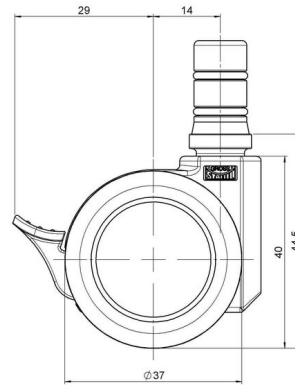

movetto 8

As of: June 24, 2026

Description	Model	Carton Quantity
movetto 8 W F	D230	400 pcs per Carton

Technical Details

Product Type	Furniture caster
Wheel diameter	37mm 1 ½"
Load capacity	70kg 150 lbs.
Overall height with fixing	44,5mm
Wheel:	
Wheel type	Soft wheel
Wheel core / tread color	RAL 9005 Jet black / RAL 9005 Jet black
Housing:	
Housing form	unhooded, with neck diameter
Neck diameter	16mm
Housing material	High quality nylon
Housing color	RAL 9005 Jet black
Mobility concept	Stopper brake
Fixing	No-Noise™ Stem, 11x19,5mm Push fit stem with double circlips, 11,65mm
Description	DUKF230 - 2X2NN

Fixings

Compatible with the following available fixings:

No-Noise™ Stem:

- 11x19.5mm with 11.4mm circlip
- 11x19.5mm with 11.6mm circlip

Push fit stems:

- 10x22mm with 10.3mm circlip
- 10x22mm with 10.5mm circlip
- 11x19.5mm with 11.4mm circlip
- 11x19.5mm with 11.8mm circlip
- 11x22mm with 11.4mm circlip
- 11x22mm with 11.6mm circlip
- 11x22mm with 11.8mm circlip
- 11x22mm with 11.8 banded K290 4A
- 11x26mm

Threaded stems:

- M8x15mm
- M8x20mm
- M8x25mm
- M10x15mm
- M10x20mm
- M10x25mm
- M10x30mm
- M10x40mm
- M12x20mm
- 5/16-18x1"
- 5/16-18x1/2"
- 3/8-16x1"
- 5/16-18x5/8"
- 3/8-16x1/2"
- 3/8-16x5/8"

Square plates:

- 38x38mm
- 55x55mm
- 60x60mm

Caster cup:

- 120x104mm

Caster module:

- 400x70mm