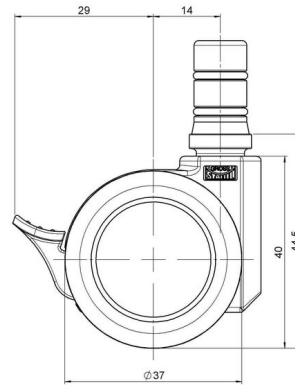

movetto 8

As of: June 24, 2026

Description	Model	Carton Quantity
movetto 8 W F	D230	400 pcs per Carton

Technical Details

Product Type	Furniture caster
Wheel diameter	37mm | 1 ½"
Load capacity	70kg | 150 lbs.
Overall height with fixing	44,5mm
Wheel:	
Wheel type	Soft wheel
Wheel core / tread color	RAL 9005 Jet black / RAL 9005 Jet black
Housing:	
Housing form	unhooded, with neck diameter
Neck diameter	16mm
Housing material	High quality nylon
Housing color	RAL 9005 Jet black
Mobility concept	Stopper brake
Fixing	No-Noise™ Stem, 11x19,5mm Push fit stem with double circlips, 11,65mm
Description	DUKF230 - 2X2NN