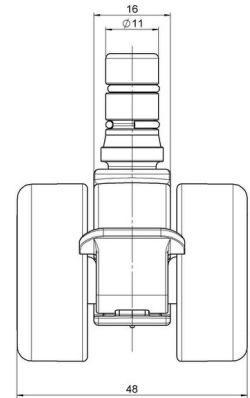

movetto 8

As of: June 24, 2026

Description	Model	Carton Quantity
movetto 8 W F	D230	400 pcs per Carton

Technical Details

Product Type	Furniture caster
Wheel diameter	37mm | 1 ½"
Load capacity	70kg | 150 lbs.
Overall height with fixing	44,5mm
Wheel:	
Wheel type	Soft wheel
Wheel core / tread color	RAL 9005 Jet black / RAL 9005 Jet black
Housing:	
Housing form	unhooded, with neck diameter
Neck diameter	16mm
Housing material	High quality nylon
Housing color	RAL 9005 Jet black
Mobility concept	Stopper brake
Fixing	No-Noise™ Stem, 11x19,5mm Push fit stem with double circlips, 11,65mm
Description	DUKF230 - 2X2NN