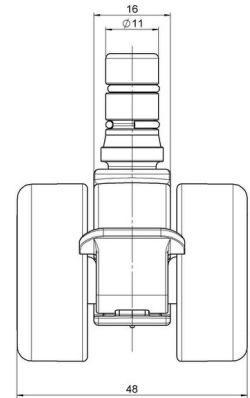

movetto 8

As of: June 24, 2026

Description	Model	Carton Quantity
movetto 8 W F	D230	400 pcs per Carton

Technical Details

Product Type	Furniture caster
Wheel diameter	37mm 1 ½"
Load capacity	70kg 150 lbs.
Overall height with fixing	44,5mm
Wheel:	
Wheel type	Soft wheel
Wheel core / tread color	RAL 9005 Jet black / RAL 9005 Jet black
Housing:	
Housing form	unhooded, with neck diameter
Neck diameter	16mm
Housing material	High quality nylon
Housing color	RAL 9005 Jet black
Mobility concept	Stopper brake
Fixing	No-Noise™ Stem, 11x19,5mm Push fit stem with double circlips, 11,65mm
Description	DUKF230 - 2X2NN

Fixings

Compatible with the following available fixings:

No-Noise™ Stem:

- 11x19.5mm with 11.4mm circlip
- 11x19.5mm with 11.6mm circlip

Push fit stems:

- 10x22mm with 10.3mm circlip
- 10x22mm with 10.5mm circlip
- 11x19.5mm with 11.4mm circlip
- 11x19.5mm with 11.8mm circlip
- 11x22mm with 11.4mm circlip
- 11x22mm with 11.6mm circlip
- 11x22mm with 11.8mm circlip
- 11x22mm with 11.8 banded K290 4A
- 11x26mm

Threaded stems:

- M8x15mm
- M8x20mm
- M8x25mm
- M10x15mm
- M10x20mm
- M10x25mm
- M10x30mm
- M10x40mm
- M12x20mm
- 5/16-18x1"
- 5/16-18x1/2"
- 3/8-16x1"
- 5/16-18x5/8"
- 3/8-16x1/2"
- 3/8-16x5/8"

Square plates:

- 38x38mm
- 55x55mm
- 60x60mm

Caster cup:

- 120x104mm

Caster module:

- 400x70mm