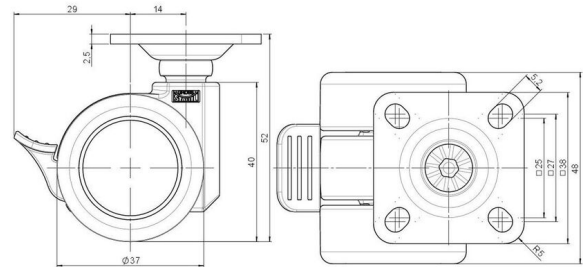

## Technical Details

Product Type	Furniture caster
Wheel diameter	37mm   1 ½"
Load capacity	70kg   150 lbs.
Overall height with fixing	52mm
<b>Wheel:</b>	
Wheel type	Soft wheel
Wheel core / tread color	RAL 9005 Jet black / RAL 7022 Umbra grey
<b>Housing:</b>	
Housing form	unhooded, with neck diameter
Neck diameter	16mm
Housing material	High quality nylon
Housing color	RAL 9005 Jet black
Mobility concept	Stopper brake
Fixing	38x38mm Plate
Description	DUKF230 - 2 X 1

### Square plates:

- 38x38mm
- 55x55mm
- 60x60mm

### Caster cup:

- 120x104mm

### Caster module:

- 400x70mm