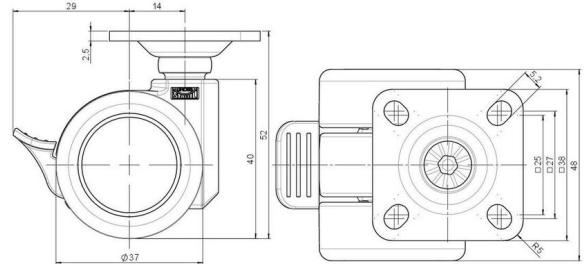

movetto 8

As of: May 02, 2026

Description	Model	Carton Quantity
movetto 8 W F	D230	200 pcs per Carton

Technical Details

Product Type	Furniture caster
Wheel diameter	37mm 1 ½"
Load capacity	70kg 150 lbs.
Overall height with fixing	52mm
Wheel:	
Wheel type	Soft wheel
Wheel core / tread color	RAL 9005 Jet black / RAL 7022 Umbra grey
Housing:	
Housing form	unhooded, with neck diameter
Neck diameter	16mm
Housing material	High quality nylon
Housing color	RAL 9005 Jet black
Mobility concept	Stopper brake
Fixing	38x38mm Plate
Description	DUKF230 - 2 X 1

Fixings

Compatible with the following available fixings:

No-Noise™ Stem:

- 11x19.5mm with 11.4mm circlip
- 11x19.5mm with 11.6mm circlip

Push fit stems:

- 10x22mm with 10.3mm circlip
- 10x22mm with 10.5mm circlip
- 11x19.5mm with 11.4mm circlip
- 11x19.5mm with 11.8mm circlip
- 11x22mm with 11.4mm circlip
- 11x22mm with 11.6mm circlip
- 11x22mm with 11.8mm circlip
- 11x22mm with 11.8 banded K290 4A
- 11x26mm

Threaded stems:

- M8x15mm
- M8x20mm
- M8x25mm
- M10x15mm
- M10x20mm
- M10x25mm
- M10x30mm
- M10x40mm
- M12x20mm
- 5/16-18x1"
- 5/16-18x1/2"
- 3/8-16x1"
- 5/16-18x5/8"
- 3/8-16x1/2"
- 3/8-16x5/8"

Square plates:

- 38x38mm
- 55x55mm
- 60x60mm

Caster cup:

- 120x104mm

Caster module:

- 400x70mm