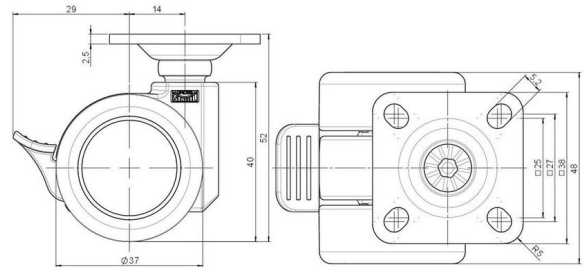

movetto 8

As of: May 15, 2026

Description	Model	Carton Quantity
movetto 8 W F	D230	200 pcs per Carton

Technical Details

Product Type	Furniture caster
Wheel diameter	37mm 1 ½"
Load capacity	70kg 150 lbs.
Overall height with fixing	52mm
Wheel:	
Wheel type	Soft wheel
Wheel core / tread color	RAL 9005 Jet black / RAL 7022 Umbra grey
Housing:	
Housing form	unhooded, with neck diameter
Neck diameter	16mm
Housing material	High quality nylon
Housing color	RAL 9005 Jet black
Mobility concept	Stopper brake
Fixing	38x38mm Plate
Description	DUKF230 - 2 X 1

Fixings

Compatible with the following available fixings:

No-Noise™ Stem:

- 11x19.5mm with 11.4mm circlip
- 11x19.5mm with 11.6mm circlip

Push fit stems:

- 10x22mm with 10.3mm circlip
- 10x22mm with 10.5mm circlip
- 11x19.5mm with 11.4mm circlip
- 11x19.5mm with 11.8mm circlip
- 11x22mm with 11.4mm circlip
- 11x22mm with 11.6mm circlip
- 11x22mm with 11.8mm circlip
- 11x22mm with 11.8 banded K290 4A
- 11x26mm

Threaded stems:

- M8x15mm
- M8x20mm
- M8x25mm
- M10x15mm
- M10x20mm
- M10x25mm
- M10x30mm
- M10x40mm
- M12x20mm
- 5/16-18x1"
- 5/16-18x1/2"
- 3/8-16x1"
- 5/16-18x5/8"
- 3/8-16x1/2"
- 3/8-16x5/8"

Square plates:

- 38x38mm
- 55x55mm
- 60x60mm

Caster cup:

- 120x104mm

Caster module:

- 400x70mm