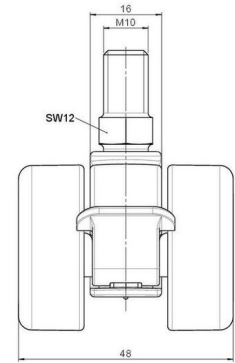

## Technical Details

Product Type	Furniture caster
Wheel diameter	37mm   1 1/8"
Load capacity	70kg   150 lbs.
Overall height with fixing	47,5mm
<b>Wheel:</b>	
Wheel type	Soft wheel
Wheel core / tread color	RAL 9005 Jet black / RAL 7022 Umbra grey
<b>Housing:</b>	
Housing form	unhooded, with neck diameter
Neck diameter	16mm
Housing material	High quality nylon
Housing color	RAL 9005 Jet black
Mobility concept	Stopper brake
Fixing	M10x15mm Threaded stem
Description	DUKF230 - 2 X10

### Square plates:

- 38x38mm
- 55x55mm
- 60x60mm

### Caster cup:

- 120x104mm

### Caster module:

- 400x70mm