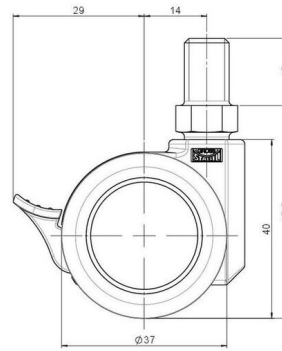

## Technical Details

Product Type	Furniture caster
Wheel diameter	37mm   1 1/8"
Load capacity	70kg   150 lbs.
Overall height with fixing	47,5mm
<b>Wheel:</b>	
Wheel type	Soft wheel
Wheel core / tread color	RAL 9005 Jet black / RAL 7022 Umbra grey
<b>Housing:</b>	
Housing form	unhooded, with neck diameter
Neck diameter	16mm
Housing material	High quality nylon
Housing color	RAL 9005 Jet black
Mobility concept	Stopper brake
Fixing	M10x15mm Threaded stem
Description	DUKF230 - 2 X10

### No-Noise™ Stem:

- 11x19.5mm with 11.4mm circlip
- 11x19.5mm with 11.6mm circlip

### Caster cup:

- 120x104mm

### Caster module:

- 400x70mm