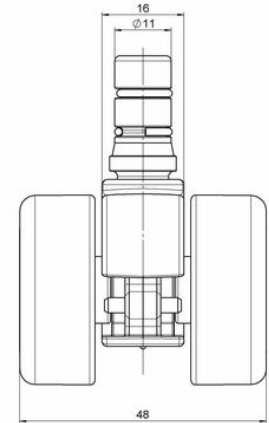

movetto 8

As of: January 27, 2022

Description	Model	Carton Quantity
movetto 8 W	D230	300 pcs per Carton

Technical Details

Product Type	Furniture caster
Wheel diameter	37mm
Load capacity	70kg
Overall height with fixing	44,5mm
Wheel:	
Wheel type	Soft wheel
Wheel core / tread color	RAL 9005 Jet black / RAL 9005 Jet black
Housing:	
Housing form	unhooded, with neck diameter
Neck diameter	16mm
Housing material	High quality nylon
Housing color	RAL 9005 Jet black
Mobility concept	Freewheel
Fixing	No-Noise™ Stem, 11x19,5mm Push fit stem with double circlips, 11,4mm
Description	DUK 230 - 2X2NN