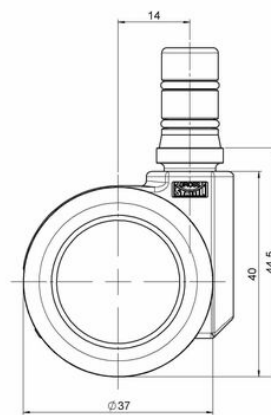

movetto 8

As of: January 27, 2022

Description	Model	Carton Quantity
movetto 8 W	D230	300 pcs per Carton

Technical Details

Product Type	Furniture caster
Wheel diameter	37mm
Load capacity	70kg
Overall height with fixing	44,5mm
Wheel:	
Wheel type	Soft wheel
Wheel core / tread color	RAL 9005 Jet black / RAL 9005 Jet black
Housing:	
Housing form	unhooded, with neck diameter
Neck diameter	16mm
Housing material	High quality nylon
Housing color	RAL 9005 Jet black
Mobility concept	Freewheel
Fixing	No-Noise™ Stem, 11x19,5mm Push fit stem with double circlips, 11,4mm
Description	DUK 230 - 2X2NN