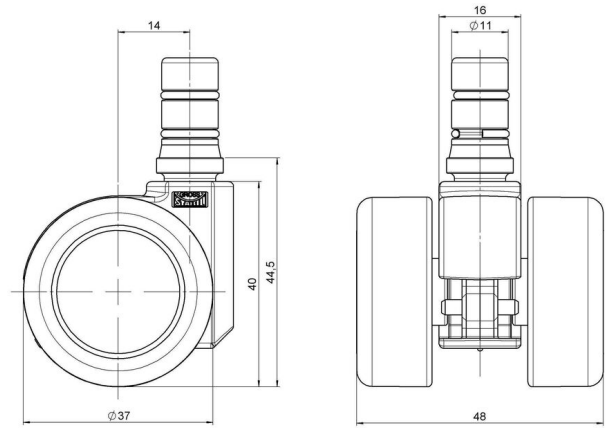

## Technical Details

Product Type	Furniture caster
Wheel diameter	37mm   1 ½"
Load capacity	70kg   150 lbs.
Overall height with fixing	44,5mm
<b>Wheel:</b>	
Wheel type	Soft wheel
Wheel core / tread color	RAL 9005 Jet black / RAL 9005 Jet black
<b>Housing:</b>	
Housing form	unhooded, with neck diameter
Neck diameter	16mm
Housing material	High quality nylon
Housing color	RAL 9005 Jet black
Mobility concept	Freewheel
Fixing	No-Noise™ Stem, 11x19,5mm Push fit stem with double circlips, 11,4mm
Description	DUK 230 - 2X2NN

### Square plates:

- 38x38mm
- 55x55mm
- 60x60mm

### Caster cup:

- 120x104mm

### Caster module:

- 400x70mm