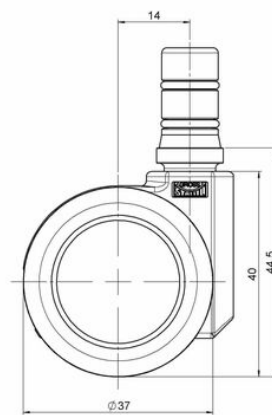

movetto 8

As of: January 27, 2022

Description	Model	Carton Quantity
movetto 8 W	D230	300 pcs per Carton

Technical Details

Product Type	Furniture caster
Wheel diameter	37mm
Load capacity	70kg
Overall height with fixing	44,5mm
Wheel:	
Wheel type	Soft wheel
Wheel core / tread color	RAL 9005 Jet black / RAL 9005 Jet black
Housing:	
Housing form	unhooded, with neck diameter
Neck diameter	16mm
Housing material	High quality nylon
Housing color	RAL 9005 Jet black
Mobility concept	Freewheel
Fixing	No-Noise™ Stem, 11x19,5mm Push fit stem with double circlips, 11,4mm
Description	DUK 230 - 2X2NN