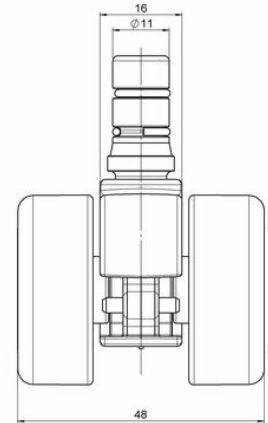

movetto 8

As of: January 27, 2022

Description	Model	Carton Quantity
movetto 8 W	D230	300 pcs per Carton

Technical Details

Product Type	Furniture caster
Wheel diameter	37mm
Load capacity	70kg
Overall height with fixing	44,5mm
Wheel:	
Wheel type	Soft wheel
Wheel core / tread color	RAL 9005 Jet black / RAL 9005 Jet black
Housing:	
Housing form	unhooded, with neck diameter
Neck diameter	16mm
Housing material	High quality nylon
Housing color	RAL 9005 Jet black
Mobility concept	Freewheel
Fixing	No-Noise™ Stem, 11x19,5mm Push fit stem with double circlips, 11,4mm
Description	DUK 230 - 2X2NN