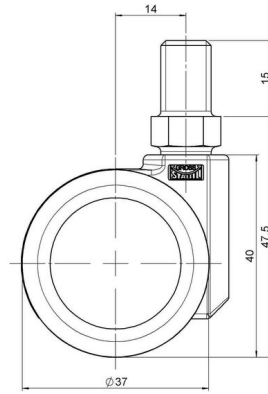

movetto 8

As of: June 24, 2026

Description	Model	Carton Quantity
movetto 8 W	D230	400 pcs per Carton

Technical Details

Product Type	Furniture caster
Wheel diameter	37mm 1 1/8"
Load capacity	70kg 150 lbs.
Overall height with fixing	47,5mm
Wheel:	
Wheel type	Soft wheel
Wheel core / tread color	RAL 9005 Jet black / RAL 9005 Jet black
Housing:	
Housing form	unhooded, with neck diameter
Neck diameter	16mm
Housing material	High quality nylon
Housing color	RAL 9005 Jet black
Mobility concept	Freewheel
Fixing	M10x15mm Threaded stem
Description	DUK 230 - 2 X10

Fixings

Compatible with the following available fixings:

No-Noise™ Stem:

- 11x19.5mm with 11.4mm circlip
- 11x19.5mm with 11.6mm circlip

Push fit stems:

- 10x22mm with 10.3mm circlip
- 10x22mm with 10.5mm circlip
- 11x19.5mm with 11.4mm circlip
- 11x19.5mm with 11.8mm circlip
- 11x22mm with 11.4mm circlip
- 11x22mm with 11.6mm circlip
- 11x22mm with 11.8mm circlip
- 11x22mm with 11.8 banded K290 4A
- 11x26mm

Threaded stems:

- M8x15mm
- M8x20mm
- M8x25mm
- M10x15mm
- M10x20mm
- M10x25mm
- M10x30mm
- M10x40mm
- M12x20mm
- 5/16-18x1"
- 5/16-18x1/2"
- 3/8-16x1"
- 5/16-18x5/8"
- 3/8-16x1/2"
- 3/8-16x5/8"

Square plates:

- 38x38mm
- 55x55mm
- 60x60mm

Caster cup:

- 120x104mm

Caster module:

- 400x70mm