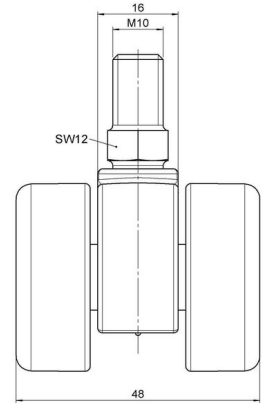

movetto 8

As of: June 24, 2026

Description	Model	Carton Quantity
movetto 8 W	D230	400 pcs per Carton

Technical Details

Product Type	Furniture caster
Wheel diameter	37mm 1 1/8"
Load capacity	70kg 150 lbs.
Overall height with fixing	47,5mm
Wheel:	
Wheel type	Soft wheel
Wheel core / tread color	RAL 9005 Jet black / RAL 9005 Jet black
Housing:	
Housing form	unhooded, with neck diameter
Neck diameter	16mm
Housing material	High quality nylon
Housing color	RAL 9005 Jet black
Mobility concept	Freewheel
Fixing	M10x15mm Threaded stem
Description	DUK 230 - 2 X10

Fixings

Compatible with the following available fixings:

No-Noise™ Stem:

- 11x19.5mm with 11.4mm circlip
- 11x19.5mm with 11.6mm circlip

Push fit stems:

- 10x22mm with 10.3mm circlip
- 10x22mm with 10.5mm circlip
- 11x19.5mm with 11.4mm circlip
- 11x19.5mm with 11.8mm circlip
- 11x22mm with 11.4mm circlip
- 11x22mm with 11.6mm circlip
- 11x22mm with 11.8mm circlip
- 11x22mm with 11.8 banded K290 4A
- 11x26mm

Threaded stems:

- M8x15mm
- M8x20mm
- M8x25mm
- M10x15mm
- M10x20mm
- M10x25mm
- M10x30mm
- M10x40mm
- M12x20mm
- 5/16-18x1"
- 5/16-18x1/2"
- 3/8-16x1"
- 5/16-18x5/8"
- 3/8-16x1/2"
- 3/8-16x5/8"

Square plates:

- 38x38mm
- 55x55mm
- 60x60mm

Caster cup:

- 120x104mm

Caster module:

- 400x70mm