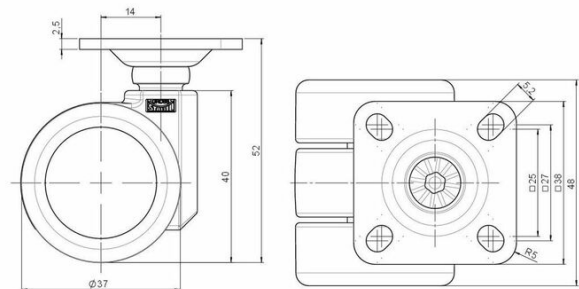

movetto 8

As of: May 18, 2022

Description	Model	Carton Quantity
movetto 8 W	D230	200 pcs per Carton

Technical Details

Product Type	Furniture caster
Wheel diameter	37mm
Load capacity	70kg
Overall height with fixing	52mm
Wheel:	
Wheel type	Soft wheel
Wheel core / tread color	RAL 9005 Jet black / RAL 9005 Jet black
Housing:	
Housing form	unhooded, with neck diameter
Neck diameter	16mm
Housing material	High quality nylon
Housing color	RAL 9005 Jet black
Mobility concept	Freewheel
Fixing	38x38mm Plate
Description	DUK 230 - 2 X 1