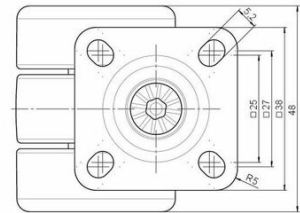

movetto 8

As of: May 18, 2022

Description	Model	Carton Quantity
movetto 8 W	D230	200 pcs per Carton

## Technical Details

Product Type	Furniture caster
Wheel diameter	37mm
Load capacity	70kg
Overall height with fixing	52mm
<b>Wheel:</b>	
Wheel type	Soft wheel
Wheel core / tread color	RAL 9005 Jet black / RAL 9005 Jet black
<b>Housing:</b>	
Housing form	unhooded, with neck diameter
Neck diameter	16mm
Housing material	High quality nylon
Housing color	RAL 9005 Jet black
Mobility concept	Freewheel
Fixing	38x38mm Plate
Description	DUK 230 - 2 X 1