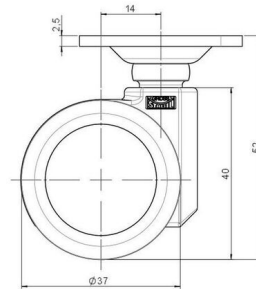

movetto 8

As of: July 03, 2026

| Description | Model | Carton Quantity |
|-------------|-------|--------------------|
| movetto 8 W | D230 | 200 pcs per Carton |

Technical Details

| | |
|----------------------------|---|
| Product Type | Furniture caster |
| Wheel diameter | 37mm 1 1/8" |
| Load capacity | 70kg 150 lbs. |
| Overall height with fixing | 52mm |
| Wheel: | |
| Wheel type | Soft wheel |
| Wheel core / tread color | RAL 9005 Jet black / RAL 9005 Jet black |
| Housing: | |
| Housing form | unhooded, with neck diameter |
| Neck diameter | 16mm |
| Housing material | High quality nylon |
| Housing color | RAL 9005 Jet black |
| Mobility concept | Freewheel |
| Fixing | 38x38mm Plate |
| Description | DUK 230 - 2 X 1 |

Fixings

Compatible with the following available fixings:

No-Noise™ Stem:

- 11x19.5mm with 11.4mm circlip
- 11x19.5mm with 11.6mm circlip

Push fit stems:

- 10x22mm with 10.3mm circlip
- 10x22mm with 10.5mm circlip
- 11x19.5mm with 11.4mm circlip
- 11x19.5mm with 11.8mm circlip
- 11x22mm with 11.4mm circlip
- 11x22mm with 11.6mm circlip
- 11x22mm with 11.8mm circlip
- 11x22mm with 11.8 banded K290 4A
- 11x26mm

Threaded stems:

- M8x15mm
- M8x20mm
- M8x25mm
- M10x15mm
- M10x20mm
- M10x25mm
- M10x30mm
- M10x40mm
- M12x20mm
- 5/16-18x1"
- 5/16-18x1/2"
- 3/8-16x1"
- 5/16-18x5/8"
- 3/8-16x1/2"
- 3/8-16x5/8"

Square plates:

- 38x38mm
- 55x55mm
- 60x60mm

Caster cup:

- 120x104mm

Caster module:

- 400x70mm