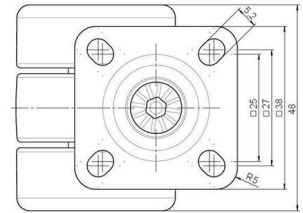

movetto 8

As of: July 03, 2026

| Description | Model | Carton Quantity |
|-------------|-------|--------------------|
| movetto 8 W | D230 | 200 pcs per Carton |

Technical Details

| | |
|----------------------------|---|
| Product Type | Furniture caster |
| Wheel diameter | 37mm 1 1/8" |
| Load capacity | 70kg 150 lbs. |
| Overall height with fixing | 52mm |
| Wheel: | |
| Wheel type | Soft wheel |
| Wheel core / tread color | RAL 9005 Jet black / RAL 9005 Jet black |
| Housing: | |
| Housing form | unhooded, with neck diameter |
| Neck diameter | 16mm |
| Housing material | High quality nylon |
| Housing color | RAL 9005 Jet black |
| Mobility concept | Freewheel |
| Fixing | 38x38mm Plate |
| Description | DUK 230 - 2 X 1 |

Fixings

Compatible with the following available fixings:

No-Noise™ Stem:

- 11x19.5mm with 11.4mm circlip
- 11x19.5mm with 11.6mm circlip

Push fit stems:

- 10x22mm with 10.3mm circlip
- 10x22mm with 10.5mm circlip
- 11x19.5mm with 11.4mm circlip
- 11x19.5mm with 11.8mm circlip
- 11x22mm with 11.4mm circlip
- 11x22mm with 11.6mm circlip
- 11x22mm with 11.8mm circlip
- 11x22mm with 11.8 banded K290 4A
- 11x26mm

Threaded stems:

- M8x15mm
- M8x20mm
- M8x25mm
- M10x15mm
- M10x20mm
- M10x25mm
- M10x30mm
- M10x40mm
- M12x20mm
- 5/16-18x1"
- 5/16-18x1/2"
- 3/8-16x1"
- 5/16-18x5/8"
- 3/8-16x1/2"
- 3/8-16x5/8"

Square plates:

- 38x38mm
- 55x55mm
- 60x60mm

Caster cup:

- 120x104mm

Caster module:

- 400x70mm