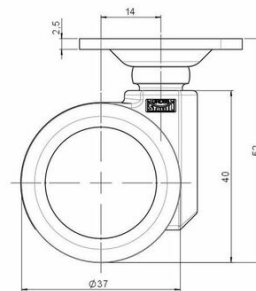

movetto 8

As of: May 18, 2022

Description	Model	Carton Quantity
movetto 8 W	D230	200 pcs per Carton

## Technical Details

Product Type	Furniture caster
Wheel diameter	37mm
Load capacity	70kg
Overall height with fixing	52mm
<b>Wheel:</b>	
Wheel type	Soft wheel
Wheel core / tread color	RAL 9005 Jet black / RAL 9005 Jet black
<b>Housing:</b>	
Housing form	unhooded, with neck diameter
Neck diameter	16mm
Housing material	High quality nylon
Housing color	RAL 9005 Jet black
Mobility concept	Freewheel
Fixing	38x38mm Plate
Description	DUK 230 - 2 X 1