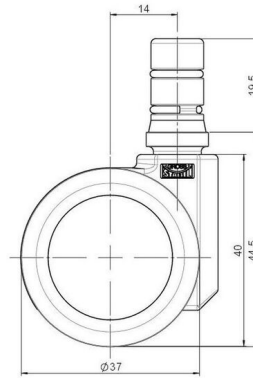

## Technical Details

Product Type	Furniture caster
Wheel diameter	37mm   1 1/2"
Load capacity	70kg   150 lbs.
Overall height with fixing	44,5mm
<b>Wheel:</b>	
Wheel type	Soft wheel
Wheel core / tread color	RAL 9005 Jet black / RAL 7022 Umbra grey
<b>Housing:</b>	
Housing form	unhooded, with neck diameter
Neck diameter	16mm
Housing material	High quality nylon
Housing color	RAL 9005 Jet black
Mobility concept	Freewheel
Fixing	No-Noise™ Stem, 11x19,5mm Push fit stem with double circlips, 11,4mm
Description	DUK 230 - 2X2NN

### Square plates:

- 38x38mm
- 55x55mm
- 60x60mm

### Caster cup:

- 120x104mm

### Caster module:

- 400x70mm