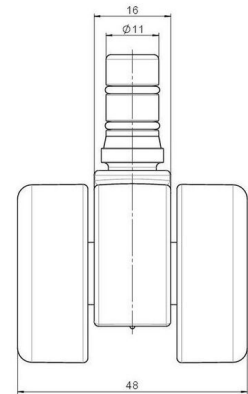

## Technical Details

Product Type	Furniture caster
Wheel diameter	37mm   1 1/2"
Load capacity	70kg   150 lbs.
Overall height with fixing	44,5mm
<b>Wheel:</b>	
Wheel type	Soft wheel
Wheel core / tread color	RAL 9005 Jet black / RAL 7022 Umbra grey
<b>Housing:</b>	
Housing form	unhooded, with neck diameter
Neck diameter	16mm
Housing material	High quality nylon
Housing color	RAL 9005 Jet black
Mobility concept	Freewheel
Fixing	No-Noise™ Stem, 11x19,5mm Push fit stem with double circlips, 11,4mm
Description	DUK 230 - 2X2NN

### Square plates:

- 38x38mm
- 55x55mm
- 60x60mm

### Caster cup:

- 120x104mm

### Caster module:

- 400x70mm