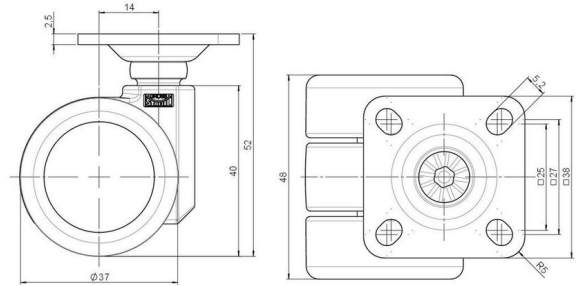

movetto 8

As of: May 26, 2026

Description	Model	Carton Quantity
movetto 8 W	D230	200 pcs per Carton

Technical Details

Product Type	Furniture caster
Wheel diameter	37mm 1 1/8"
Load capacity	70kg 150 lbs.
Overall height with fixing	52mm
Wheel:	
Wheel type	Soft wheel
Wheel core / tread color	RAL 9005 Jet black / RAL 7022 Umbra grey
Housing:	
Housing form	unhooded, with neck diameter
Neck diameter	16mm
Housing material	High quality nylon
Housing color	RAL 9005 Jet black
Mobility concept	Freewheel
Fixing	38x38mm Plate
Description	DUK 230 - 2 X 1

Fixings

Compatible with the following available fixings:

No-Noise™ Stem:

- 11x19.5mm with 11.4mm circlip
- 11x19.5mm with 11.6mm circlip

Push fit stems:

- 10x22mm with 10.3mm circlip
- 10x22mm with 10.5mm circlip
- 11x19.5mm with 11.4mm circlip
- 11x19.5mm with 11.8mm circlip
- 11x22mm with 11.4mm circlip
- 11x22mm with 11.6mm circlip
- 11x22mm with 11.8mm circlip
- 11x22mm with 11.8 banded K290 4A
- 11x26mm

Threaded stems:

- M8x15mm
- M8x20mm
- M8x25mm
- M10x15mm
- M10x20mm
- M10x25mm
- M10x30mm
- M10x40mm
- M12x20mm
- 5/16-18x1"
- 5/16-18x1/2"
- 3/8-16x1"
- 5/16-18x5/8"
- 3/8-16x1/2"
- 3/8-16x5/8"

Square plates:

- 38x38mm
- 55x55mm
- 60x60mm

Caster cup:

- 120x104mm

Caster module:

- 400x70mm