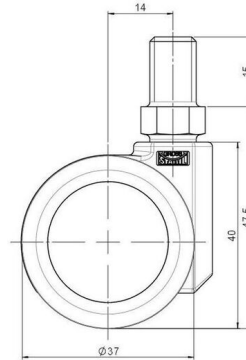

movetto 8

As of: June 24, 2026

Description	Model	Carton Quantity
movetto 8 W	D230	200 pcs per Carton

Technical Details

Product Type	Furniture caster
Wheel diameter	37mm 1 1/8"
Load capacity	70kg 150 lbs.
Overall height with fixing	47,5mm
Wheel:	
Wheel type	Soft wheel
Wheel core / tread color	RAL 9005 Jet black / RAL 7022 Umbra grey
Housing:	
Housing form	unhooded, with neck diameter
Neck diameter	16mm
Housing material	High quality nylon
Housing color	RAL 9005 Jet black
Mobility concept	Freewheel
Fixing	M10x15mm Threaded stem
Description	DUK 230 - 2 X10

Fixings

Compatible with the following available fixings:

No-Noise™ Stem:

- 11x19.5mm with 11.4mm circlip
- 11x19.5mm with 11.6mm circlip

Push fit stems:

- 10x22mm with 10.3mm circlip
- 10x22mm with 10.5mm circlip
- 11x19.5mm with 11.4mm circlip
- 11x19.5mm with 11.8mm circlip
- 11x22mm with 11.4mm circlip
- 11x22mm with 11.6mm circlip
- 11x22mm with 11.8mm circlip
- 11x22mm with 11.8 banded K290 4A
- 11x26mm

Threaded stems:

- M8x15mm
- M8x20mm
- M8x25mm
- M10x15mm
- M10x20mm
- M10x25mm
- M10x30mm
- M10x40mm
- M12x20mm
- 5/16-18x1"
- 5/16-18x1/2"
- 3/8-16x1"
- 5/16-18x5/8"
- 3/8-16x1/2"
- 3/8-16x5/8"

Square plates:

- 38x38mm
- 55x55mm
- 60x60mm

Caster cup:

- 120x104mm

Caster module:

- 400x70mm