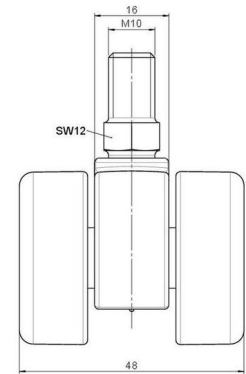

movetto 8

As of: June 24, 2026

Description	Model	Carton Quantity
movetto 8 W	D230	200 pcs per Carton

Technical Details

Product Type	Furniture caster
Wheel diameter	37mm 1 1/8"
Load capacity	70kg 150 lbs.
Overall height with fixing	47,5mm
Wheel:	
Wheel type	Soft wheel
Wheel core / tread color	RAL 9005 Jet black / RAL 7022 Umbra grey
Housing:	
Housing form	unhooded, with neck diameter
Neck diameter	16mm
Housing material	High quality nylon
Housing color	RAL 9005 Jet black
Mobility concept	Freewheel
Fixing	M10x15mm Threaded stem
Description	DUK 230 - 2 X10

Fixings

Compatible with the following available fixings:

No-Noise™ Stem:

- 11x19.5mm with 11.4mm circlip
- 11x19.5mm with 11.6mm circlip

Push fit stems:

- 10x22mm with 10.3mm circlip
- 10x22mm with 10.5mm circlip
- 11x19.5mm with 11.4mm circlip
- 11x19.5mm with 11.8mm circlip
- 11x22mm with 11.4mm circlip
- 11x22mm with 11.6mm circlip
- 11x22mm with 11.8mm circlip
- 11x22mm with 11.8 banded K290 4A
- 11x26mm

Threaded stems:

- M8x15mm
- M8x20mm
- M8x25mm
- M10x15mm
- M10x20mm
- M10x25mm
- M10x30mm
- M10x40mm
- M12x20mm
- 5/16-18x1"
- 5/16-18x1/2"
- 3/8-16x1"
- 5/16-18x5/8"
- 3/8-16x1/2"
- 3/8-16x5/8"

Square plates:

- 38x38mm
- 55x55mm
- 60x60mm

Caster cup:

- 120x104mm

Caster module:

- 400x70mm