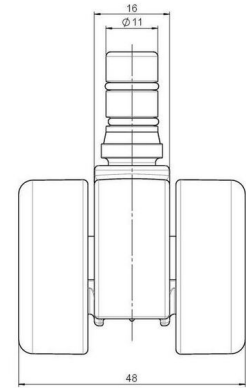

movetto 8

As of: May 25, 2026

Description	Model	Carton Quantity
movetto 8 H rc	D230	200 pcs per Carton

Technical Details

Product Type	Furniture caster
Wheel diameter	37mm 1 1/8"
Load capacity	50kg 110 lbs.
Overall height with fixing	45mm
Wheel:	
Wheel type	Hard wheel
Wheel color	RAL 9005 Jet black
Housing:	
Housing form	unhooded, with neck diameter
Neck diameter	16mm
Housing material	High quality nylon
Housing color	RAL 9005 Jet black
Mobility concept	Unloaded braked, rc®-System
Fixing	No-Noise™ Stem, 11x19,5mm Push fit stem with double circlips, 11,4mm
Description	DDKG230 - 3X2NN

Fixings

Compatible with the following available fixings:

No-Noise™ Stem:

- 11x19.5mm with 11.4mm circlip
- 11x19.5mm with 11.6mm circlip

Push fit stems:

- 10x22mm with 10.3mm circlip
- 10x22mm with 10.5mm circlip
- 11x19.5mm with 11.4mm circlip
- 11x19.5mm with 11.8mm circlip
- 11x22mm with 11.4mm circlip
- 11x22mm with 11.6mm circlip
- 11x22mm with 11.8mm circlip
- 11x22mm with 11.8 banded K290 4A
- 11x26mm

Threaded stems:

- M8x15mm
- M8x20mm
- M8x25mm
- M10x15mm
- M10x20mm
- M10x25mm
- M10x30mm
- M10x40mm
- M12x20mm
- 5/16-18x1"
- 5/16-18x1/2"
- 3/8-16x1"
- 5/16-18x5/8"
- 3/8-16x1/2"
- 3/8-16x5/8"

Square plates:

- 38x38mm
- 55x55mm
- 60x60mm

Caster cup:

- 120x104mm

Caster module:

- 400x70mm