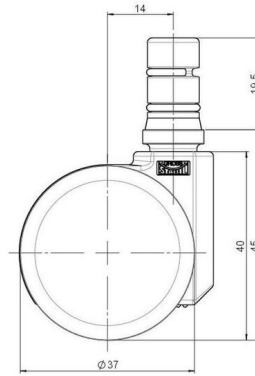

movetto 8

As of: May 25, 2026

Description	Model	Carton Quantity
movetto 8 H rc	D230	200 pcs per Carton

Technical Details

Product Type	Furniture caster
Wheel diameter	37mm 1 1/8"
Load capacity	50kg 110 lbs.
Overall height with fixing	45mm
Wheel:	
Wheel type	Hard wheel
Wheel color	RAL 9005 Jet black
Housing:	
Housing form	unhooded, with neck diameter
Neck diameter	16mm
Housing material	High quality nylon
Housing color	RAL 9005 Jet black
Mobility concept	Unloaded braked, rc®-System
Fixing	No-Noise™ Stem, 11x19,5mm Push fit stem with double circlips, 11,4mm
Description	DDKG230 - 3X2NN

Fixings

Compatible with the following available fixings:

No-Noise™ Stem:

- 11x19.5mm with 11.4mm circlip
- 11x19.5mm with 11.6mm circlip

Push fit stems:

- 10x22mm with 10.3mm circlip
- 10x22mm with 10.5mm circlip
- 11x19.5mm with 11.4mm circlip
- 11x19.5mm with 11.8mm circlip
- 11x22mm with 11.4mm circlip
- 11x22mm with 11.6mm circlip
- 11x22mm with 11.8mm circlip
- 11x22mm with 11.8 banded K290 4A
- 11x26mm

Threaded stems:

- M8x15mm
- M8x20mm
- M8x25mm
- M10x15mm
- M10x20mm
- M10x25mm
- M10x30mm
- M10x40mm
- M12x20mm
- 5/16-18x1"
- 5/16-18x1/2"
- 3/8-16x1"
- 5/16-18x5/8"
- 3/8-16x1/2"
- 3/8-16x5/8"

Square plates:

- 38x38mm
- 55x55mm
- 60x60mm

Caster cup:

- 120x104mm

Caster module:

- 400x70mm