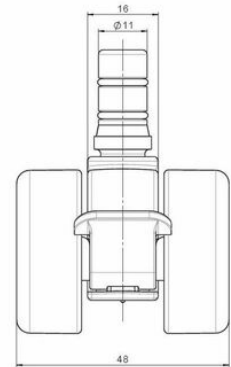

movetto 8

As of: May 18, 2022

Description	Model	Carton Quantity
movetto 8 H F	D230	400 pcs per Carton

Technical Details

Product Type	Furniture caster
Wheel diameter	37mm
Load capacity	70kg
Overall height with fixing	45mm
Wheel:	
Wheel type	Hard wheel
Wheel color	RAL 9005 Jet black
Housing:	
Housing form	unhooded, with neck diameter
Neck diameter	16mm
Housing material	High quality nylon
Housing color	RAL 9005 Jet black
Mobility concept	Stopper brake
Fixing	No-Noise™ Stem, 11x19,5mm Push fit stem with double circlips, 11,4mm
Description	DDKF230 - 3X2NN