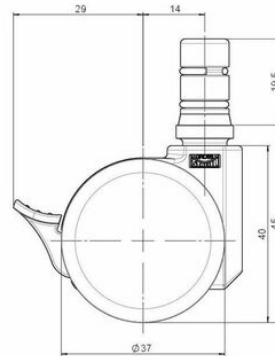

movetto 8

As of: May 18, 2022

Description	Model	Carton Quantity
movetto 8 H F	D230	400 pcs per Carton

Technical Details

Product Type	Furniture caster
Wheel diameter	37mm
Load capacity	70kg
Overall height with fixing	45mm
Wheel:	
Wheel type	Hard wheel
Wheel color	RAL 9005 Jet black
Housing:	
Housing form	unhooded, with neck diameter
Neck diameter	16mm
Housing material	High quality nylon
Housing color	RAL 9005 Jet black
Mobility concept	Stopper brake
Fixing	No-Noise™ Stem, 11x19,5mm Push fit stem with double circlips, 11,4mm
Description	DDKF230 - 3X2NN