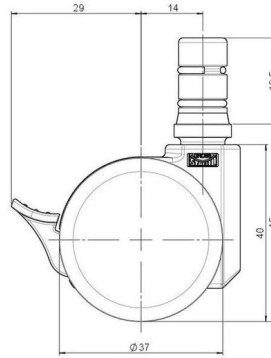

movetto 8

As of: April 29, 2026

Description	Model	Carton Quantity
movetto 8 H F	D230	200 pcs per Carton

Technical Details

Product Type	Furniture caster
Wheel diameter	37mm 1 1/8"
Load capacity	70kg 150 lbs.
Overall height with fixing	45mm
Wheel:	
Wheel type	Hard wheel
Wheel color	RAL 9005 Jet black
Housing:	
Housing form	unhooded, with neck diameter
Neck diameter	16mm
Housing material	High quality nylon
Housing color	RAL 9005 Jet black
Mobility concept	Stopper brake
Fixing	No-Noise™ Stem, 11x19,5mm Push fit stem with double circlips, 11,4mm
Description	DDKF230 - 3X2NN

Fixings

Compatible with the following available fixings:

No-Noise™ Stem:

- 11x19.5mm with 11.4mm circlip
- 11x19.5mm with 11.6mm circlip

Push fit stems:

- 10x22mm with 10.3mm circlip
- 10x22mm with 10.5mm circlip
- 11x19.5mm with 11.4mm circlip
- 11x19.5mm with 11.8mm circlip
- 11x22mm with 11.4mm circlip
- 11x22mm with 11.6mm circlip
- 11x22mm with 11.8mm circlip
- 11x22mm with 11.8 banded K290 4A
- 11x26mm

Threaded stems:

- M8x15mm
- M8x20mm
- M8x25mm
- M10x15mm
- M10x20mm
- M10x25mm
- M10x30mm
- M10x40mm
- M12x20mm
- 5/16-18x1"
- 5/16-18x1/2"
- 3/8-16x1"
- 5/16-18x5/8"
- 3/8-16x1/2"
- 3/8-16x5/8"

Square plates:

- 38x38mm
- 55x55mm
- 60x60mm

Caster cup:

- 120x104mm

Caster module:

- 400x70mm