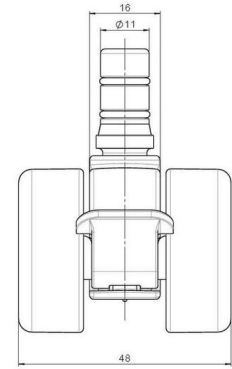

movetto 8

As of: June 24, 2026

Description	Model	Carton Quantity
movetto 8 H F	D230	200 pcs per Carton

Technical Details

Product Type	Furniture caster
Wheel diameter	37mm 1 1/8"
Load capacity	70kg 150 lbs.
Overall height with fixing	45mm
Wheel:	
Wheel type	Hard wheel
Wheel color	RAL 9005 Jet black
Housing:	
Housing form	unhooded, with neck diameter
Neck diameter	16mm
Housing material	High quality nylon
Housing color	RAL 9005 Jet black
Mobility concept	Stopper brake
Fixing	No-Noise™ Stem, 11x19,5mm Push fit stem with double circlips, 11,4mm
Description	DDKF230 - 3X2NN

Fixings

Compatible with the following available fixings:

No-Noise™ Stem:

- 11x19.5mm with 11.4mm circlip
- 11x19.5mm with 11.6mm circlip

Push fit stems:

- 10x22mm with 10.3mm circlip
- 10x22mm with 10.5mm circlip
- 11x19.5mm with 11.4mm circlip
- 11x19.5mm with 11.8mm circlip
- 11x22mm with 11.4mm circlip
- 11x22mm with 11.6mm circlip
- 11x22mm with 11.8mm circlip
- 11x22mm with 11.8 banded K290 4A
- 11x26mm

Threaded stems:

- M8x15mm
- M8x20mm
- M8x25mm
- M10x15mm
- M10x20mm
- M10x25mm
- M10x30mm
- M10x40mm
- M12x20mm
- 5/16-18x1"
- 5/16-18x1/2"
- 3/8-16x1"
- 5/16-18x5/8"
- 3/8-16x1/2"
- 3/8-16x5/8"

Square plates:

- 38x38mm
- 55x55mm
- 60x60mm

Caster cup:

- 120x104mm

Caster module:

- 400x70mm