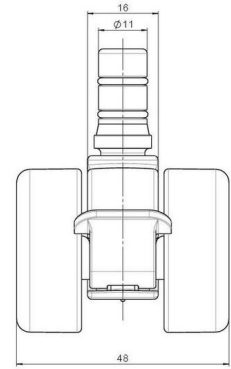

movetto 8

As of: April 29, 2026

Description	Model	Carton Quantity
movetto 8 H F	D230	200 pcs per Carton

Technical Details

Product Type	Furniture caster
Wheel diameter	37mm 1 1/8"
Load capacity	70kg 150 lbs.
Overall height with fixing	45mm
Wheel:	
Wheel type	Hard wheel
Wheel color	RAL 9005 Jet black
Housing:	
Housing form	unhooded, with neck diameter
Neck diameter	16mm
Housing material	High quality nylon
Housing color	RAL 9005 Jet black
Mobility concept	Stopper brake
Fixing	No-Noise™ Stem, 11x19,5mm Push fit stem with double circlips, 11,4mm
Description	DDKF230 - 3X2NN

Fixings

Compatible with the following available fixings:

No-Noise™ Stem:

- 11x19.5mm with 11.4mm circlip
- 11x19.5mm with 11.6mm circlip

Push fit stems:

- 10x22mm with 10.3mm circlip
- 10x22mm with 10.5mm circlip
- 11x19.5mm with 11.4mm circlip
- 11x19.5mm with 11.8mm circlip
- 11x22mm with 11.4mm circlip
- 11x22mm with 11.6mm circlip
- 11x22mm with 11.8mm circlip
- 11x22mm with 11.8 banded K290 4A
- 11x26mm

Threaded stems:

- M8x15mm
- M8x20mm
- M8x25mm
- M10x15mm
- M10x20mm
- M10x25mm
- M10x30mm
- M10x40mm
- M12x20mm
- 5/16-18x1"
- 5/16-18x1/2"
- 3/8-16x1"
- 5/16-18x5/8"
- 3/8-16x1/2"
- 3/8-16x5/8"

Square plates:

- 38x38mm
- 55x55mm
- 60x60mm

Caster cup:

- 120x104mm

Caster module:

- 400x70mm