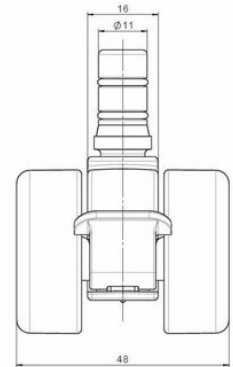

movetto 8

As of: May 18, 2022

Description	Model	Carton Quantity
movetto 8 H F	D230	400 pcs per Carton

Technical Details

Product Type	Furniture caster
Wheel diameter	37mm
Load capacity	70kg
Overall height with fixing	45mm
Wheel:	
Wheel type	Hard wheel
Wheel color	RAL 9005 Jet black
Housing:	
Housing form	unhooded, with neck diameter
Neck diameter	16mm
Housing material	High quality nylon
Housing color	RAL 9005 Jet black
Mobility concept	Stopper brake
Fixing	No-Noise™ Stem, 11x19,5mm Push fit stem with double circlips, 11,4mm
Description	DDKF230 - 3X2NN