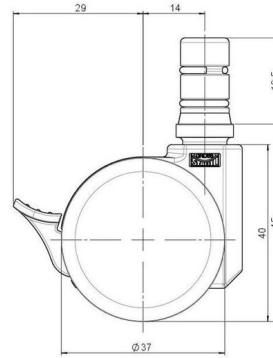

movetto 8

As of: June 24, 2026

Description	Model	Carton Quantity
movetto 8 H F	D230	200 pcs per Carton

Technical Details

Product Type	Furniture caster
Wheel diameter	37mm 1 1/8"
Load capacity	70kg 150 lbs.
Overall height with fixing	45mm
Wheel:	
Wheel type	Hard wheel
Wheel color	RAL 9005 Jet black
Housing:	
Housing form	unhooded, with neck diameter
Neck diameter	16mm
Housing material	High quality nylon
Housing color	RAL 9005 Jet black
Mobility concept	Stopper brake
Fixing	No-Noise™ Stem, 11x19,5mm Push fit stem with double circlips, 11,4mm
Description	DDKF230 - 3X2NN

Fixings

Compatible with the following available fixings:

No-Noise™ Stem:

- 11x19.5mm with 11.4mm circlip
- 11x19.5mm with 11.6mm circlip

Push fit stems:

- 10x22mm with 10.3mm circlip
- 10x22mm with 10.5mm circlip
- 11x19.5mm with 11.4mm circlip
- 11x19.5mm with 11.8mm circlip
- 11x22mm with 11.4mm circlip
- 11x22mm with 11.6mm circlip
- 11x22mm with 11.8mm circlip
- 11x22mm with 11.8 banded K290 4A
- 11x26mm

Threaded stems:

- M8x15mm
- M8x20mm
- M8x25mm
- M10x15mm
- M10x20mm
- M10x25mm
- M10x30mm
- M10x40mm
- M12x20mm
- 5/16-18x1"
- 5/16-18x1/2"
- 3/8-16x1"
- 5/16-18x5/8"
- 3/8-16x1/2"
- 3/8-16x5/8"

Square plates:

- 38x38mm
- 55x55mm
- 60x60mm

Caster cup:

- 120x104mm

Caster module:

- 400x70mm