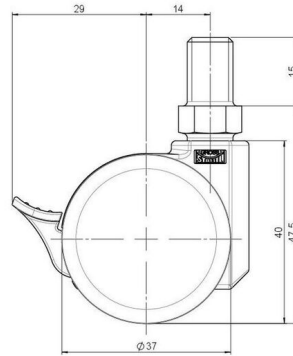

movetto 8

As of: June 24, 2026

Description	Model	Carton Quantity
movetto 8 H F	D230	200 pcs per Carton

Technical Details

Product Type	Furniture caster
Wheel diameter	37mm 1 1/8"
Load capacity	70kg 150 lbs.
Overall height with fixing	47,5mm
Wheel:	
Wheel type	Hard wheel
Wheel color	RAL 9005 Jet black
Housing:	
Housing form	unhooded, with neck diameter
Neck diameter	16mm
Housing material	High quality nylon
Housing color	RAL 9005 Jet black
Mobility concept	Stopper brake
Fixing	M10x15mm Threaded stem
Description	DDKF230 - 3 X10

Fixings

Compatible with the following available fixings:

No-Noise™ Stem:

- 11x19.5mm with 11.4mm circlip
- 11x19.5mm with 11.6mm circlip

Push fit stems:

- 10x22mm with 10.3mm circlip
- 10x22mm with 10.5mm circlip
- 11x19.5mm with 11.4mm circlip
- 11x19.5mm with 11.8mm circlip
- 11x22mm with 11.4mm circlip
- 11x22mm with 11.6mm circlip
- 11x22mm with 11.8mm circlip
- 11x22mm with 11.8 banded K290 4A
- 11x26mm

Threaded stems:

- M8x15mm
- M8x20mm
- M8x25mm
- M10x15mm
- M10x20mm
- M10x25mm
- M10x30mm
- M10x40mm
- M12x20mm
- 5/16-18x1"
- 5/16-18x1/2"
- 3/8-16x1"
- 5/16-18x5/8"
- 3/8-16x1/2"
- 3/8-16x5/8"

Square plates:

- 38x38mm
- 55x55mm
- 60x60mm

Caster cup:

- 120x104mm

Caster module:

- 400x70mm