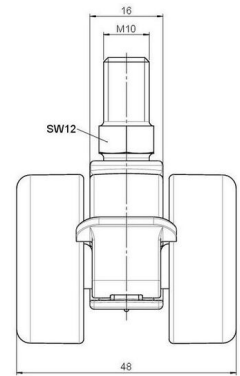

movetto 8

As of: June 24, 2026

Description	Model	Carton Quantity
movetto 8 H F	D230	200 pcs per Carton

Technical Details

Product Type	Furniture caster
Wheel diameter	37mm 1 1/8"
Load capacity	70kg 150 lbs.
Overall height with fixing	47,5mm
Wheel:	
Wheel type	Hard wheel
Wheel color	RAL 9005 Jet black
Housing:	
Housing form	unhooded, with neck diameter
Neck diameter	16mm
Housing material	High quality nylon
Housing color	RAL 9005 Jet black
Mobility concept	Stopper brake
Fixing	M10x15mm Threaded stem
Description	DDKF230 - 3 X10

Fixings

Compatible with the following available fixings:

No-Noise™ Stem:

- 11x19.5mm with 11.4mm circlip
- 11x19.5mm with 11.6mm circlip

Push fit stems:

- 10x22mm with 10.3mm circlip
- 10x22mm with 10.5mm circlip
- 11x19.5mm with 11.4mm circlip
- 11x19.5mm with 11.8mm circlip
- 11x22mm with 11.4mm circlip
- 11x22mm with 11.6mm circlip
- 11x22mm with 11.8mm circlip
- 11x22mm with 11.8 banded K290 4A
- 11x26mm

Threaded stems:

- M8x15mm
- M8x20mm
- M8x25mm
- M10x15mm
- M10x20mm
- M10x25mm
- M10x30mm
- M10x40mm
- M12x20mm
- 5/16-18x1"
- 5/16-18x1/2"
- 3/8-16x1"
- 5/16-18x5/8"
- 3/8-16x1/2"
- 3/8-16x5/8"

Square plates:

- 38x38mm
- 55x55mm
- 60x60mm

Caster cup:

- 120x104mm

Caster module:

- 400x70mm