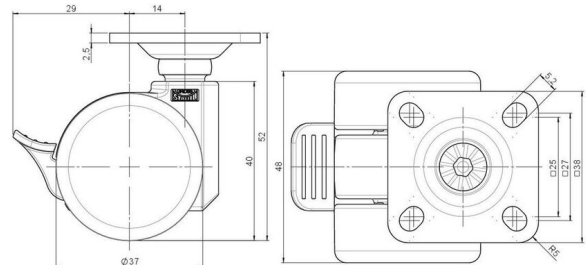

movetto 8

As of: May 18, 2026

Description	Model	Carton Quantity
movetto 8 H F	D230	200 pcs per Carton

Technical Details

Product Type	Furniture caster
Wheel diameter	37mm 1 1/8"
Load capacity	70kg 150 lbs.
Overall height with fixing	52mm
Wheel:	
Wheel type	Hard wheel
Wheel color	RAL 9005 Jet black
Housing:	
Housing form	unhooded, with neck diameter
Neck diameter	16mm
Housing material	High quality nylon
Housing color	RAL 9005 Jet black
Mobility concept	Stopper brake
Fixing	38x38mm Plate
Description	DDKF230 - 3 X 1

Fixings

Compatible with the following available fixings:

No-Noise™ Stem:

- 11x19.5mm with 11.4mm circlip
- 11x19.5mm with 11.6mm circlip

Push fit stems:

- 10x22mm with 10.3mm circlip
- 10x22mm with 10.5mm circlip
- 11x19.5mm with 11.4mm circlip
- 11x19.5mm with 11.8mm circlip
- 11x22mm with 11.4mm circlip
- 11x22mm with 11.6mm circlip
- 11x22mm with 11.8mm circlip
- 11x22mm with 11.8 banded K290 4A
- 11x26mm

Threaded stems:

- M8x15mm
- M8x20mm
- M8x25mm
- M10x15mm
- M10x20mm
- M10x25mm
- M10x30mm
- M10x40mm
- M12x20mm
- 5/16-18x1"
- 5/16-18x1/2"
- 3/8-16x1"
- 5/16-18x5/8"
- 3/8-16x1/2"
- 3/8-16x5/8"

Square plates:

- 38x38mm
- 55x55mm
- 60x60mm

Caster cup:

- 120x104mm

Caster module:

- 400x70mm