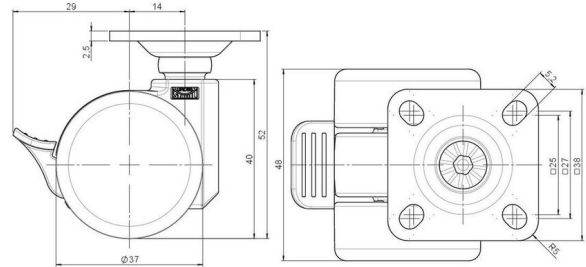

## Technical Details

Product Type	Furniture caster
Wheel diameter	37mm   1 ½"
Load capacity	70kg   150 lbs.
Overall height with fixing	52mm
<b>Wheel:</b>	
Wheel type	Hard wheel
Wheel color	RAL 9005 Jet black
<b>Housing:</b>	
Housing form	unhooded, with neck diameter
Neck diameter	16mm
Housing material	High quality nylon
Housing color	RAL 9005 Jet black
Mobility concept	Stopper brake
Fixing	38x38mm Plate
Description	DDKF230 - 3 X 1

### Square plates:

- 38x38mm
- 55x55mm
- 60x60mm

### Caster cup:

- 120x104mm

### Caster module:

- 400x70mm