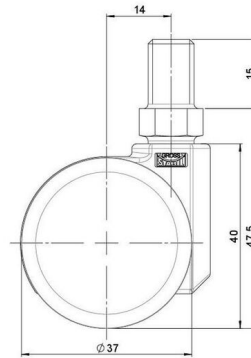

movetto 8

As of: June 24, 2026

Description	Model	Carton Quantity
movetto 8 H	D230	200 pcs per Carton

Technical Details

Product Type	Furniture caster
Wheel diameter	37mm 1 1/2"
Load capacity	70kg 150 lbs.
Overall height with fixing	47,5mm
Wheel:	
Wheel type	Hard wheel
Wheel color	RAL 9005 Jet black
Housing:	
Housing form	unhooded, with neck diameter
Neck diameter	16mm
Housing material	High quality nylon
Housing color	RAL 9005 Jet black
Mobility concept	Freewheel
Fixing	M10x15mm Threaded stem
Description	DDK 230 - 3 X10

Fixings

Compatible with the following available fixings:

No-Noise™ Stem:

- 11x19.5mm with 11.4mm circlip
- 11x19.5mm with 11.6mm circlip

Push fit stems:

- 10x22mm with 10.3mm circlip
- 10x22mm with 10.5mm circlip
- 11x19.5mm with 11.4mm circlip
- 11x19.5mm with 11.8mm circlip
- 11x22mm with 11.4mm circlip
- 11x22mm with 11.6mm circlip
- 11x22mm with 11.8mm circlip
- 11x22mm with 11.8 banded K290 4A
- 11x26mm

Threaded stems:

- M8x15mm
- M8x20mm
- M8x25mm
- M10x15mm
- M10x20mm
- M10x25mm
- M10x30mm
- M10x40mm
- M12x20mm
- 5/16-18x1"
- 5/16-18x1/2"
- 3/8-16x1"
- 5/16-18x5/8"
- 3/8-16x1/2"
- 3/8-16x5/8"

Square plates:

- 38x38mm
- 55x55mm
- 60x60mm

Caster cup:

- 120x104mm

Caster module:

- 400x70mm