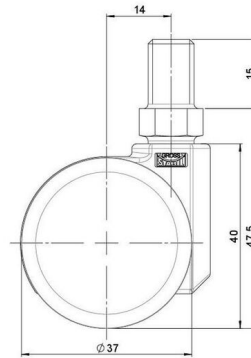

movetto 8

As of: April 20, 2026

Description	Model	Carton Quantity
movetto 8 H	D230	200 pcs per Carton

Technical Details

Product Type	Furniture caster
Wheel diameter	37mm 1 1/2"
Load capacity	70kg 150 lbs.
Overall height with fixing	47,5mm
Wheel:	
Wheel type	Hard wheel
Wheel color	RAL 9005 Jet black
Housing:	
Housing form	unhooded, with neck diameter
Neck diameter	16mm
Housing material	High quality nylon
Housing color	RAL 9005 Jet black
Mobility concept	Freewheel
Fixing	M10x15mm Threaded stem
Description	DDK 230 - 3 X10

Fixings

Compatible with the following available fixings:

No-Noise™ Stem:

- 11x19.5mm with 11.4mm circlip
- 11x19.5mm with 11.6mm circlip

Push fit stems:

- 10x22mm with 10.3mm circlip
- 10x22mm with 10.5mm circlip
- 11x19.5mm with 11.4mm circlip
- 11x19.5mm with 11.8mm circlip
- 11x22mm with 11.4mm circlip
- 11x22mm with 11.6mm circlip
- 11x22mm with 11.8mm circlip
- 11x22mm with 11.8 banded K290 4A
- 11x26mm

Threaded stems:

- M8x15mm
- M8x20mm
- M8x25mm
- M10x15mm
- M10x20mm
- M10x25mm
- M10x30mm
- M10x40mm
- M12x20mm
- 5/16-18x1"
- 5/16-18x1/2"
- 3/8-16x1"
- 5/16-18x5/8"
- 3/8-16x1/2"
- 3/8-16x5/8"

Square plates:

- 38x38mm
- 55x55mm
- 60x60mm

Caster cup:

- 120x104mm

Caster module:

- 400x70mm