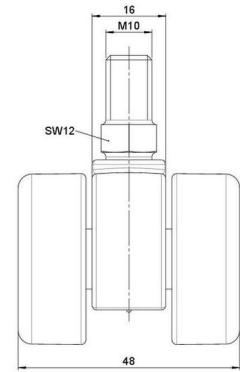

movetto 8

As of: June 24, 2026

Description	Model	Carton Quantity
movetto 8 H	D230	200 pcs per Carton

Technical Details

Product Type	Furniture caster
Wheel diameter	37mm 1 1/2"
Load capacity	70kg 150 lbs.
Overall height with fixing	47,5mm
Wheel:	
Wheel type	Hard wheel
Wheel color	RAL 9005 Jet black
Housing:	
Housing form	unhooded, with neck diameter
Neck diameter	16mm
Housing material	High quality nylon
Housing color	RAL 9005 Jet black
Mobility concept	Freewheel
Fixing	M10x15mm Threaded stem
Description	DDK 230 - 3 X10

Fixings

Compatible with the following available fixings:

No-Noise™ Stem:

- 11x19.5mm with 11.4mm circlip
- 11x19.5mm with 11.6mm circlip

Push fit stems:

- 10x22mm with 10.3mm circlip
- 10x22mm with 10.5mm circlip
- 11x19.5mm with 11.4mm circlip
- 11x19.5mm with 11.8mm circlip
- 11x22mm with 11.4mm circlip
- 11x22mm with 11.6mm circlip
- 11x22mm with 11.8mm circlip
- 11x22mm with 11.8 banded K290 4A
- 11x26mm

Threaded stems:

- M8x15mm
- M8x20mm
- M8x25mm
- M10x15mm
- M10x20mm
- M10x25mm
- M10x30mm
- M10x40mm
- M12x20mm
- 5/16-18x1"
- 5/16-18x1/2"
- 3/8-16x1"
- 5/16-18x5/8"
- 3/8-16x1/2"
- 3/8-16x5/8"

Square plates:

- 38x38mm
- 55x55mm
- 60x60mm

Caster cup:

- 120x104mm

Caster module:

- 400x70mm