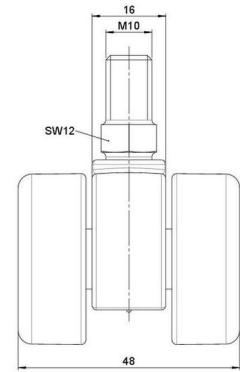

movetto 8

As of: April 15, 2026

Description	Model	Carton Quantity
movetto 8 H	D230	200 pcs per Carton

Technical Details

Product Type	Furniture caster
Wheel diameter	37mm 1 1/2"
Load capacity	70kg 150 lbs.
Overall height with fixing	47,5mm
Wheel:	
Wheel type	Hard wheel
Wheel color	RAL 9005 Jet black
Housing:	
Housing form	unhooded, with neck diameter
Neck diameter	16mm
Housing material	High quality nylon
Housing color	RAL 9005 Jet black
Mobility concept	Freewheel
Fixing	M10x15mm Threaded stem
Description	DDK 230 - 3 X10

Fixings

Compatible with the following available fixings:

No-Noise™ Stem:

- 11x19.5mm with 11.4mm circlip
- 11x19.5mm with 11.6mm circlip

Push fit stems:

- 10x22mm with 10.3mm circlip
- 10x22mm with 10.5mm circlip
- 11x19.5mm with 11.4mm circlip
- 11x19.5mm with 11.8mm circlip
- 11x22mm with 11.4mm circlip
- 11x22mm with 11.6mm circlip
- 11x22mm with 11.8mm circlip
- 11x22mm with 11.8 banded K290 4A
- 11x26mm

Threaded stems:

- M8x15mm
- M8x20mm
- M8x25mm
- M10x15mm
- M10x20mm
- M10x25mm
- M10x30mm
- M10x40mm
- M12x20mm
- 5/16-18x1"
- 5/16-18x1/2"
- 3/8-16x1"
- 5/16-18x5/8"
- 3/8-16x1/2"
- 3/8-16x5/8"

Square plates:

- 38x38mm
- 55x55mm
- 60x60mm

Caster cup:

- 120x104mm

Caster module:

- 400x70mm