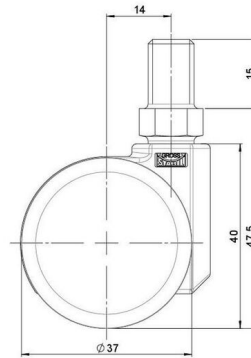

movetto 8

As of: April 15, 2026

Description	Model	Carton Quantity
movetto 8 H	D230	200 pcs per Carton

Technical Details

Product Type	Furniture caster
Wheel diameter	37mm 1 1/2"
Load capacity	70kg 150 lbs.
Overall height with fixing	47,5mm
Wheel:	
Wheel type	Hard wheel
Wheel color	RAL 9005 Jet black
Housing:	
Housing form	unhooded, with neck diameter
Neck diameter	16mm
Housing material	High quality nylon
Housing color	RAL 9005 Jet black
Mobility concept	Freewheel
Fixing	M10x15mm Threaded stem
Description	DDK 230 - 3 X10

Fixings

Compatible with the following available fixings:

No-Noise™ Stem:

- 11x19.5mm with 11.4mm circlip
- 11x19.5mm with 11.6mm circlip

Push fit stems:

- 10x22mm with 10.3mm circlip
- 10x22mm with 10.5mm circlip
- 11x19.5mm with 11.4mm circlip
- 11x19.5mm with 11.8mm circlip
- 11x22mm with 11.4mm circlip
- 11x22mm with 11.6mm circlip
- 11x22mm with 11.8mm circlip
- 11x22mm with 11.8 banded K290 4A
- 11x26mm

Threaded stems:

- M8x15mm
- M8x20mm
- M8x25mm
- M10x15mm
- M10x20mm
- M10x25mm
- M10x30mm
- M10x40mm
- M12x20mm
- 5/16-18x1"
- 5/16-18x1/2"
- 3/8-16x1"
- 5/16-18x5/8"
- 3/8-16x1/2"
- 3/8-16x5/8"

Square plates:

- 38x38mm
- 55x55mm
- 60x60mm

Caster cup:

- 120x104mm

Caster module:

- 400x70mm