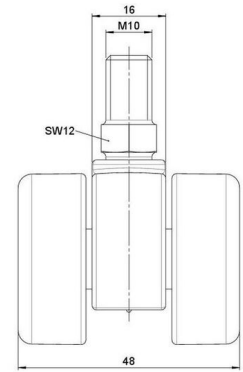

movetto 8

As of: April 20, 2026

Description	Model	Carton Quantity
movetto 8 H	D230	200 pcs per Carton

Technical Details

Product Type	Furniture caster
Wheel diameter	37mm 1 1/2"
Load capacity	70kg 150 lbs.
Overall height with fixing	47,5mm
Wheel:	
Wheel type	Hard wheel
Wheel color	RAL 9005 Jet black
Housing:	
Housing form	unhooded, with neck diameter
Neck diameter	16mm
Housing material	High quality nylon
Housing color	RAL 9005 Jet black
Mobility concept	Freewheel
Fixing	M10x15mm Threaded stem
Description	DDK 230 - 3 X10

Fixings

Compatible with the following available fixings:

No-Noise™ Stem:

- 11x19.5mm with 11.4mm circlip
- 11x19.5mm with 11.6mm circlip

Push fit stems:

- 10x22mm with 10.3mm circlip
- 10x22mm with 10.5mm circlip
- 11x19.5mm with 11.4mm circlip
- 11x19.5mm with 11.8mm circlip
- 11x22mm with 11.4mm circlip
- 11x22mm with 11.6mm circlip
- 11x22mm with 11.8mm circlip
- 11x22mm with 11.8 banded K290 4A
- 11x26mm

Threaded stems:

- M8x15mm
- M8x20mm
- M8x25mm
- M10x15mm
- M10x20mm
- M10x25mm
- M10x30mm
- M10x40mm
- M12x20mm
- 5/16-18x1"
- 5/16-18x1/2"
- 3/8-16x1"
- 5/16-18x5/8"
- 3/8-16x1/2"
- 3/8-16x5/8"

Square plates:

- 38x38mm
- 55x55mm
- 60x60mm

Caster cup:

- 120x104mm

Caster module:

- 400x70mm