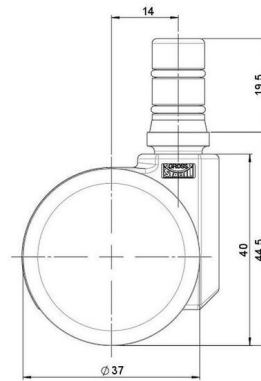

## Technical Details

Product Type	Furniture caster
Wheel diameter	37mm   1 1/2"
Load capacity	70kg   150 lbs.
Overall height with fixing	44,5mm
<b>Wheel:</b>	
Wheel type	Hard wheel
Wheel color	RAL 9005 Jet black
<b>Housing:</b>	
Housing form	unhooded, with neck diameter
Neck diameter	16mm
Housing material	High quality nylon
Housing color	RAL 9005 Jet black
Mobility concept	Freewheel
Fixing	No-Noise™ Stem, 11x19,5mm Push fit stem with double circlips, 11,4mm
Description	DDK 230 - 3X2NN

### Square plates:

- 38x38mm
- 55x55mm
- 60x60mm

### Caster cup:

- 120x104mm

### Caster module:

- 400x70mm