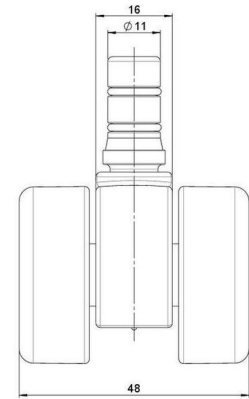

## Technical Details

Product Type	Furniture caster
Wheel diameter	37mm   1 1/2"
Load capacity	70kg   150 lbs.
Overall height with fixing	44,5mm
<b>Wheel:</b>	
Wheel type	Hard wheel
Wheel color	RAL 9005 Jet black
<b>Housing:</b>	
Housing form	unhooded, with neck diameter
Neck diameter	16mm
Housing material	High quality nylon
Housing color	RAL 9005 Jet black
Mobility concept	Freewheel
Fixing	No-Noise™ Stem, 11x19,5mm Push fit stem with double circlips, 11,4mm
Description	DDK 230 - 3X2NN

### Square plates:

- 38x38mm
- 55x55mm
- 60x60mm

### Caster cup:

- 120x104mm

### Caster module:

- 400x70mm