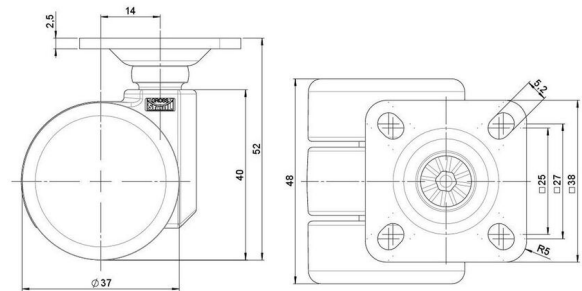

movetto 8

As of: April 19, 2026

Description	Model	Carton Quantity
movetto 8 H	D230	200 pcs per Carton

Technical Details

Product Type	Furniture caster
Wheel diameter	37mm 1 ½"
Load capacity	70kg 150 lbs.
Overall height with fixing	52mm
Wheel:	
Wheel type	Hard wheel
Wheel color	RAL 9005 Jet black
Housing:	
Housing form	unhooded, with neck diameter
Neck diameter	16mm
Housing material	High quality nylon
Housing color	RAL 9005 Jet black
Mobility concept	Freewheel
Fixing	38x38mm Plate
Description	DDK 230 - 3 X 1

Fixings

Compatible with the following available fixings:

No-Noise™ Stem:

- 11x19.5mm with 11.4mm circlip
- 11x19.5mm with 11.6mm circlip

Push fit stems:

- 10x22mm with 10.3mm circlip
- 10x22mm with 10.5mm circlip
- 11x19.5mm with 11.4mm circlip
- 11x19.5mm with 11.8mm circlip
- 11x22mm with 11.4mm circlip
- 11x22mm with 11.6mm circlip
- 11x22mm with 11.8mm circlip
- 11x22mm with 11.8 banded K290 4A
- 11x26mm

Threaded stems:

- M8x15mm
- M8x20mm
- M8x25mm
- M10x15mm
- M10x20mm
- M10x25mm
- M10x30mm
- M10x40mm
- M12x20mm
- 5/16-18x1"
- 5/16-18x1/2"
- 3/8-16x1"
- 5/16-18x5/8"
- 3/8-16x1/2"
- 3/8-16x5/8"

Square plates:

- 38x38mm
- 55x55mm
- 60x60mm

Caster cup:

- 120x104mm

Caster module:

- 400x70mm