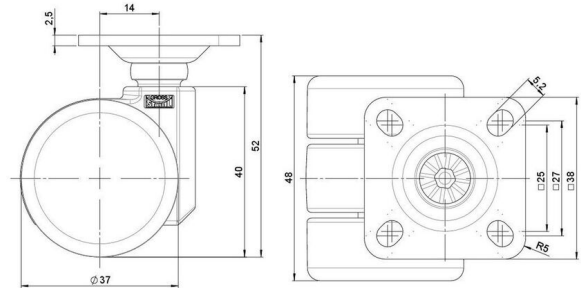

movetto 8

As of: June 26, 2026

Description	Model	Carton Quantity
movetto 8 H	D230	200 pcs per Carton

Technical Details

Product Type	Furniture caster
Wheel diameter	37mm 1 ½"
Load capacity	70kg 150 lbs.
Overall height with fixing	52mm
Wheel:	
Wheel type	Hard wheel
Wheel color	RAL 9005 Jet black
Housing:	
Housing form	unhooded, with neck diameter
Neck diameter	16mm
Housing material	High quality nylon
Housing color	RAL 9005 Jet black
Mobility concept	Freewheel
Fixing	38x38mm Plate
Description	DDK 230 - 3 X 1

Fixings

Compatible with the following available fixings:

No-Noise™ Stem:

- 11x19.5mm with 11.4mm circlip
- 11x19.5mm with 11.6mm circlip

Push fit stems:

- 10x22mm with 10.3mm circlip
- 10x22mm with 10.5mm circlip
- 11x19.5mm with 11.4mm circlip
- 11x19.5mm with 11.8mm circlip
- 11x22mm with 11.4mm circlip
- 11x22mm with 11.6mm circlip
- 11x22mm with 11.8mm circlip
- 11x22mm with 11.8 banded K290 4A
- 11x26mm

Threaded stems:

- M8x15mm
- M8x20mm
- M8x25mm
- M10x15mm
- M10x20mm
- M10x25mm
- M10x30mm
- M10x40mm
- M12x20mm
- 5/16-18x1"
- 5/16-18x1/2"
- 3/8-16x1"
- 5/16-18x5/8"
- 3/8-16x1/2"
- 3/8-16x5/8"

Square plates:

- 38x38mm
- 55x55mm
- 60x60mm

Caster cup:

- 120x104mm

Caster module:

- 400x70mm