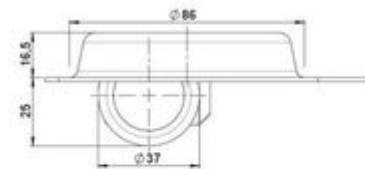

movetto 3

As of: May 25, 2026

Description	Model	Carton Quantity
movetto 3 W RT	D231	120 pcs per Carton

Technical Details

Product Type	Furniture caster
Wheel diameter	37mm 1 ½"
Load capacity	40kg 88 lbs.
Overall height with fixing	25mm
Wheel:	
Wheel type	Soft wheel
Wheel core / tread color	RAL 9005 Jet black / RAL 7022 Umbra grey
Housing:	
Housing form	unhooded, with neck diameter
Neck diameter	16mm
Housing material	High quality nylon
Housing color	RAL 9005 Jet black
Mobility concept	Freewheel
Fixing	120x104mm Rollenteller, 9,5mm
Description	DUK 231 - 2 RT

Fixings

Compatible with the following available fixings:

No-Noise™ Stem:

- 11x19.5mm with 11.4mm circlip
- 11x19.5mm with 11.6mm circlip

Push fit stems:

- 10x22mm with 10.3mm circlip
- 10x22mm with 10.5mm circlip
- 11x19.5mm with 11.4mm circlip
- 11x19.5mm with 11.8mm circlip
- 11x22mm with 11.4mm circlip
- 11x22mm with 11.6mm circlip
- 11x22mm with 11.8mm circlip

Threaded stems:

- M8x15mm
- M8x25mm
- M10x15mm
- M10x25mm
- 5/16-18x5/8"
- 3/8-16x5/8"
- 3/8-16x1/2"
- 3/8-16x1"

Square plates:

- 38x38mm
- 55x55mm
- 60x60mm

Caster cup:

- 120x104mm

Caster module:

- 400x70mm