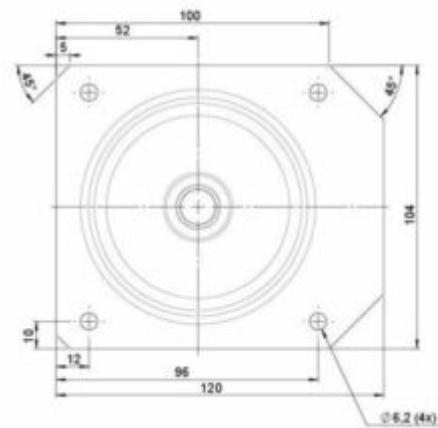

movetto 3

As of: August 01, 2025

Description	Model	Carton Quantity
movetto 3 W RT	D231	120 pcs per Carton

Technical Details

Product Type	Furniture caster
Wheel diameter	37mm 1 1/8"
Load capacity	40kg 88 lbs.
Overall height with fixing	25mm
Wheel:	
Wheel type	Soft wheel
Wheel core / tread color	RAL 9005 Jet black / RAL 7022 Umbra grey
Housing:	
Housing form	unhooded, with neck diameter
Neck diameter	16mm
Housing material	High quality nylon
Housing color	RAL 9005 Jet black
Mobility concept	Freewheel
Fixing	120x104mm Rollenteller, 9,5mm

Product Details

Description

DUK 231 - 2 RT

Fixings

Compatible with the following available fixings:

No-Noise™ Stem:

- 11x19.5mm with 11.4mm circlip
- 11x19.5mm with 11.6mm circlip

Push fit stems:

- 10x22mm with 10.3mm circlip
- 10x22mm with 10.5mm circlip
- 11x19.5mm with 11.4mm circlip
- 11x19.5mm with 11.8mm circlip
- 11x22mm with 11.4mm circlip
- 11x22mm with 11.6mm circlip
- 11x22mm with 11.8mm circlip

Threaded stems:

- M8x15mm
- M8x25mm
- M10x15mm
- M10x25mm
- 5/16-18x5/8"
- 3/8-16x5/8"
- 3/8-16x1/2"
- 3/8-16x1"

Square plates:

- 38x38mm
- 55x55mm
- 60x60mm

Caster cup:

- 120x104mm

Caster module:

- 400x70mm