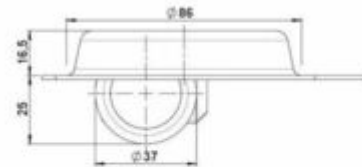

movetto 3

As of: August 01, 2025

Description	Model	Carton Quantity
movetto 3 W RT	D231	120 pcs per Carton

Technical Details

Product Type	Furniture caster
Wheel diameter	37mm 1 1/8"
Load capacity	40kg 88 lbs.
Overall height with fixing	25mm
Wheel:	
Wheel type	Soft wheel
Wheel core / tread color	RAL 9005 Jet black / RAL 7022 Umbra grey
Housing:	
Housing form	unhooded, with neck diameter
Neck diameter	16mm
Housing material	High quality nylon
Housing color	RAL 9005 Jet black
Mobility concept	Freewheel
Fixing	120x104mm Rollenteller, 9,5mm

Product Details

Description

DUK 231 - 2 RT

Fixings

Compatible with the following available fixings:

No-Noise™ Stem:

- 11x19.5mm with 11.4mm circlip
- 11x19.5mm with 11.6mm circlip

Push fit stems:

- 10x22mm with 10.3mm circlip
- 10x22mm with 10.5mm circlip
- 11x19.5mm with 11.4mm circlip
- 11x19.5mm with 11.8mm circlip
- 11x22mm with 11.4mm circlip
- 11x22mm with 11.6mm circlip
- 11x22mm with 11.8mm circlip

Threaded stems:

- M8x15mm
- M8x25mm
- M10x15mm
- M10x25mm
- 5/16-18x5/8"
- 3/8-16x5/8"
- 3/8-16x1/2"
- 3/8-16x1"

Square plates:

- 38x38mm
- 55x55mm
- 60x60mm

Caster cup:

- 120x104mm

Caster module:

- 400x70mm