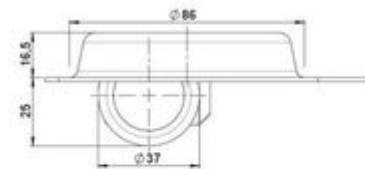

movetto 3

As of: April 09, 2026

Description	Model	Carton Quantity
movetto 3 W RT	D231	120 pcs per Carton

Technical Details

Product Type	Furniture caster
Wheel diameter	37mm 1 1/8"
Load capacity	40kg 88 lbs.
Overall height with fixing	25mm
Wheel:	
Wheel type	Soft wheel
Wheel core / tread color	RAL 9005 Jet black / RAL 7022 Umbra grey
Housing:	
Housing form	unhooded, with neck diameter
Neck diameter	16mm
Housing material	High quality nylon
Housing color	RAL 9005 Jet black
Mobility concept	Freewheel
Fixing	120x104mm Rollenteller, 9,5mm
Description	DUK 231 - 2 RT

Fixings

Compatible with the following available fixings:

No-Noise™ Stem:

- 11x19.5mm with 11.4mm circlip
- 11x19.5mm with 11.6mm circlip

Push fit stems:

- 10x22mm with 10.3mm circlip
- 10x22mm with 10.5mm circlip
- 11x19.5mm with 11.4mm circlip
- 11x19.5mm with 11.8mm circlip
- 11x22mm with 11.4mm circlip
- 11x22mm with 11.6mm circlip
- 11x22mm with 11.8mm circlip

Threaded stems:

- M8x15mm
- M8x25mm
- M10x15mm
- M10x25mm
- 5/16-18x5/8"
- 3/8-16x5/8"
- 3/8-16x1/2"
- 3/8-16x1"

Square plates:

- 38x38mm
- 55x55mm
- 60x60mm

Caster cup:

- 120x104mm

Caster module:

- 400x70mm