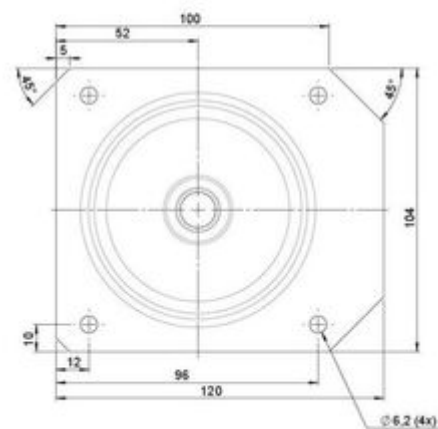

movetto 3

As of: April 09, 2026

Description	Model	Carton Quantity
movetto 3 W RT	D231	120 pcs per Carton

Technical Details

Product Type	Furniture caster
Wheel diameter	37mm 1 1/8"
Load capacity	40kg 88 lbs.
Overall height with fixing	25mm
Wheel:	
Wheel type	Soft wheel
Wheel core / tread color	RAL 9005 Jet black / RAL 7022 Umbra grey
Housing:	
Housing form	unhooded, with neck diameter
Neck diameter	16mm
Housing material	High quality nylon
Housing color	RAL 9005 Jet black
Mobility concept	Freewheel
Fixing	120x104mm Rollenteller, 9,5mm
Description	DUK 231 - 2 RT

Fixings

Compatible with the following available fixings:

No-Noise™ Stem:

- 11x19.5mm with 11.4mm circlip
- 11x19.5mm with 11.6mm circlip

Push fit stems:

- 10x22mm with 10.3mm circlip
- 10x22mm with 10.5mm circlip
- 11x19.5mm with 11.4mm circlip
- 11x19.5mm with 11.8mm circlip
- 11x22mm with 11.4mm circlip
- 11x22mm with 11.6mm circlip
- 11x22mm with 11.8mm circlip

Threaded stems:

- M8x15mm
- M8x25mm
- M10x15mm
- M10x25mm
- 5/16-18x5/8"
- 3/8-16x5/8"
- 3/8-16x1/2"
- 3/8-16x1"

Square plates:

- 38x38mm
- 55x55mm
- 60x60mm

Caster cup:

- 120x104mm

Caster module:

- 400x70mm