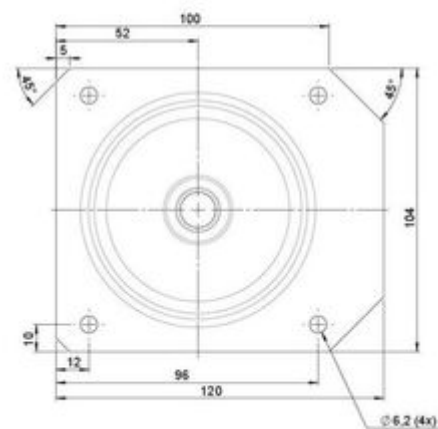

movetto 3

As of: May 25, 2026

Description	Model	Carton Quantity
movetto 3 W RT	D231	120 pcs per Carton

Technical Details

Product Type	Furniture caster
Wheel diameter	37mm 1 ½"
Load capacity	40kg 88 lbs.
Overall height with fixing	25mm
Wheel:	
Wheel type	Soft wheel
Wheel core / tread color	RAL 9005 Jet black / RAL 7022 Umbra grey
Housing:	
Housing form	unhooded, with neck diameter
Neck diameter	16mm
Housing material	High quality nylon
Housing color	RAL 9005 Jet black
Mobility concept	Freewheel
Fixing	120x104mm Rollenteller, 9,5mm
Description	DUK 231 - 2 RT

Fixings

Compatible with the following available fixings:

No-Noise™ Stem:

- 11x19.5mm with 11.4mm circlip
- 11x19.5mm with 11.6mm circlip

Push fit stems:

- 10x22mm with 10.3mm circlip
- 10x22mm with 10.5mm circlip
- 11x19.5mm with 11.4mm circlip
- 11x19.5mm with 11.8mm circlip
- 11x22mm with 11.4mm circlip
- 11x22mm with 11.6mm circlip
- 11x22mm with 11.8mm circlip

Threaded stems:

- M8x15mm
- M8x25mm
- M10x15mm
- M10x25mm
- 5/16-18x5/8"
- 3/8-16x5/8"
- 3/8-16x1/2"
- 3/8-16x1"

Square plates:

- 38x38mm
- 55x55mm
- 60x60mm

Caster cup:

- 120x104mm

Caster module:

- 400x70mm