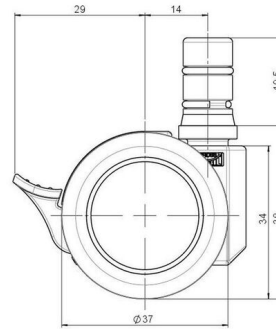

movetto 3

As of: May 31, 2026

Description	Model	Carton Quantity
movetto 3 W F	D231	400 pcs per Carton

Technical Details

Product Type	Furniture caster
Wheel diameter	37mm 1 ½"
Load capacity	40kg 88 lbs.
Overall height with fixing	38mm
Wheel:	
Wheel type	Soft wheel
Wheel core / tread color	RAL 9005 Jet black / RAL 7022 Umbra grey
Housing:	
Housing form	unhooded, with neck diameter
Neck diameter	16mm
Housing material	High quality nylon
Housing color	RAL 9005 Jet black
Mobility concept	Stopper brake
Fixing	No-Noise™ Stem, 11x19,5mm Push fit stem with double circlips, 11,4mm
Description	DUKF231 - 2X2NN

Fixings

Compatible with the following available fixings:

No-Noise™ Stem:

- 11x19.5mm with 11.4mm circlip
- 11x19.5mm with 11.6mm circlip

Push fit stems:

- 10x22mm with 10.3mm circlip
- 10x22mm with 10.5mm circlip
- 11x19.5mm with 11.4mm circlip
- 11x19.5mm with 11.8mm circlip
- 11x22mm with 11.4mm circlip
- 11x22mm with 11.6mm circlip
- 11x22mm with 11.8mm circlip

Threaded stems:

- M8x15mm
- M8x25mm
- M10x15mm
- M10x25mm
- 5/16-18x5/8"
- 3/8-16x5/8"
- 3/8-16x1/2"
- 3/8-16x1"

Square plates:

- 38x38mm
- 55x55mm
- 60x60mm

Caster cup:

- 120x104mm

Caster module:

- 400x70mm