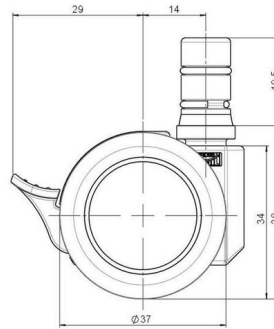

movetto 3

As of: April 15, 2026

Description	Model	Carton Quantity
movetto 3 W F	D231	400 pcs per Carton

Technical Details

Product Type	Furniture caster
Wheel diameter	37mm 1 ½"
Load capacity	40kg 88 lbs.
Overall height with fixing	38mm
Wheel:	
Wheel type	Soft wheel
Wheel core / tread color	RAL 9005 Jet black / RAL 7022 Umbra grey
Housing:	
Housing form	unhooded, with neck diameter
Neck diameter	16mm
Housing material	High quality nylon
Housing color	RAL 9005 Jet black
Mobility concept	Stopper brake
Fixing	No-Noise™ Stem, 11x19,5mm Push fit stem with double circlips, 11,4mm
Description	DUKF231 - 2X2NN

Fixings

Compatible with the following available fixings:

No-Noise™ Stem:

- 11x19.5mm with 11.4mm circlip
- 11x19.5mm with 11.6mm circlip

Push fit stems:

- 10x22mm with 10.3mm circlip
- 10x22mm with 10.5mm circlip
- 11x19.5mm with 11.4mm circlip
- 11x19.5mm with 11.8mm circlip
- 11x22mm with 11.4mm circlip
- 11x22mm with 11.6mm circlip
- 11x22mm with 11.8mm circlip

Threaded stems:

- M8x15mm
- M8x25mm
- M10x15mm
- M10x25mm
- 5/16-18x5/8"
- 3/8-16x5/8"
- 3/8-16x1/2"
- 3/8-16x1"

Square plates:

- 38x38mm
- 55x55mm
- 60x60mm

Caster cup:

- 120x104mm

Caster module:

- 400x70mm