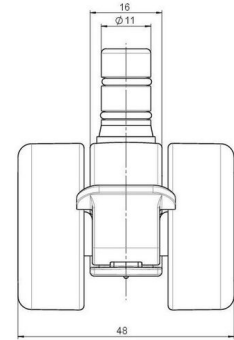

movetto 3

As of: May 31, 2026

Description	Model	Carton Quantity
movetto 3 W F	D231	400 pcs per Carton

Technical Details

Product Type	Furniture caster
Wheel diameter	37mm 1 ½"
Load capacity	40kg 88 lbs.
Overall height with fixing	38mm
Wheel:	
Wheel type	Soft wheel
Wheel core / tread color	RAL 9005 Jet black / RAL 7022 Umbra grey
Housing:	
Housing form	unhooded, with neck diameter
Neck diameter	16mm
Housing material	High quality nylon
Housing color	RAL 9005 Jet black
Mobility concept	Stopper brake
Fixing	No-Noise™ Stem, 11x19,5mm Push fit stem with double circlips, 11,4mm
Description	DUKF231 - 2X2NN

Fixings

Compatible with the following available fixings:

No-Noise™ Stem:

- 11x19.5mm with 11.4mm circlip
- 11x19.5mm with 11.6mm circlip

Push fit stems:

- 10x22mm with 10.3mm circlip
- 10x22mm with 10.5mm circlip
- 11x19.5mm with 11.4mm circlip
- 11x19.5mm with 11.8mm circlip
- 11x22mm with 11.4mm circlip
- 11x22mm with 11.6mm circlip
- 11x22mm with 11.8mm circlip

Threaded stems:

- M8x15mm
- M8x25mm
- M10x15mm
- M10x25mm
- 5/16-18x5/8"
- 3/8-16x5/8"
- 3/8-16x1/2"
- 3/8-16x1"

Square plates:

- 38x38mm
- 55x55mm
- 60x60mm

Caster cup:

- 120x104mm

Caster module:

- 400x70mm