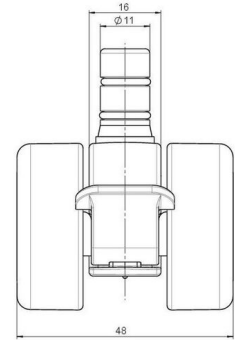

movetto 3

As of: April 15, 2026

Description	Model	Carton Quantity
movetto 3 W F	D231	400 pcs per Carton

Technical Details

Product Type	Furniture caster
Wheel diameter	37mm 1 ½"
Load capacity	40kg 88 lbs.
Overall height with fixing	38mm
Wheel:	
Wheel type	Soft wheel
Wheel core / tread color	RAL 9005 Jet black / RAL 7022 Umbra grey
Housing:	
Housing form	unhooded, with neck diameter
Neck diameter	16mm
Housing material	High quality nylon
Housing color	RAL 9005 Jet black
Mobility concept	Stopper brake
Fixing	No-Noise™ Stem, 11x19,5mm Push fit stem with double circlips, 11,4mm
Description	DUKF231 - 2X2NN

Fixings

Compatible with the following available fixings:

No-Noise™ Stem:

- 11x19.5mm with 11.4mm circlip
- 11x19.5mm with 11.6mm circlip

Push fit stems:

- 10x22mm with 10.3mm circlip
- 10x22mm with 10.5mm circlip
- 11x19.5mm with 11.4mm circlip
- 11x19.5mm with 11.8mm circlip
- 11x22mm with 11.4mm circlip
- 11x22mm with 11.6mm circlip
- 11x22mm with 11.8mm circlip

Threaded stems:

- M8x15mm
- M8x25mm
- M10x15mm
- M10x25mm
- 5/16-18x5/8"
- 3/8-16x5/8"
- 3/8-16x1/2"
- 3/8-16x1"

Square plates:

- 38x38mm
- 55x55mm
- 60x60mm

Caster cup:

- 120x104mm

Caster module:

- 400x70mm