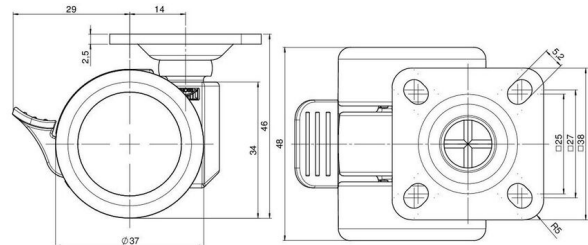

movetto 3

As of: April 29, 2026

Description	Model	Carton Quantity
movetto 3 W F	D231	200 pcs per Carton

Technical Details

Product Type	Furniture caster
Wheel diameter	37mm 1 ½"
Load capacity	40kg 88 lbs.
Overall height with fixing	46mm
Wheel:	
Wheel type	Soft wheel
Wheel core / tread color	RAL 9005 Jet black / RAL 9005 Jet black
Housing:	
Housing form	unhooded, with neck diameter
Neck diameter	16mm
Housing material	High quality nylon
Housing color	RAL 9005 Jet black
Mobility concept	Stopper brake
Fixing	38x38mm Plate, 9,5mm
Description	DUKF231 - 2 X 1

Fixings

Compatible with the following available fixings:

No-Noise™ Stem:

- 11x19.5mm with 11.4mm circlip
- 11x19.5mm with 11.6mm circlip

Push fit stems:

- 10x22mm with 10.3mm circlip
- 10x22mm with 10.5mm circlip
- 11x19.5mm with 11.4mm circlip
- 11x19.5mm with 11.8mm circlip
- 11x22mm with 11.4mm circlip
- 11x22mm with 11.6mm circlip
- 11x22mm with 11.8mm circlip

Threaded stems:

- M8x15mm
- M8x25mm
- M10x15mm
- M10x25mm
- 5/16-18x5/8"
- 3/8-16x5/8"
- 3/8-16x1/2"
- 3/8-16x1"

Square plates:

- 38x38mm
- 55x55mm
- 60x60mm

Caster cup:

- 120x104mm

Caster module:

- 400x70mm