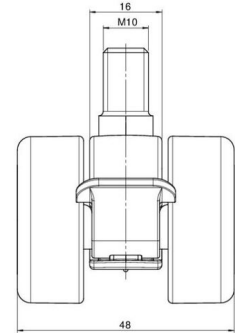

movetto 3

As of: June 24, 2026

Description	Model	Carton Quantity
movetto 3 W F	D231	200 pcs per Carton

Technical Details

Product Type	Furniture caster
Wheel diameter	37mm 1 1/8"
Load capacity	40kg 88 lbs.
Overall height with fixing	41,5mm
Wheel:	
Wheel type	Soft wheel
Wheel core / tread color	RAL 9005 Jet black / RAL 9005 Jet black
Housing:	
Housing form	unhooded, with neck diameter
Neck diameter	16mm
Housing material	High quality nylon
Housing color	RAL 9005 Jet black
Mobility concept	Stopper brake
Fixing	M10x15mm Threaded stem
Description	DUKF231 - 2 X10

Fixings

Compatible with the following available fixings:

No-Noise™ Stem:

- 11x19.5mm with 11.4mm circlip
- 11x19.5mm with 11.6mm circlip

Push fit stems:

- 10x22mm with 10.3mm circlip
- 10x22mm with 10.5mm circlip
- 11x19.5mm with 11.4mm circlip
- 11x19.5mm with 11.8mm circlip
- 11x22mm with 11.4mm circlip
- 11x22mm with 11.6mm circlip
- 11x22mm with 11.8mm circlip

Threaded stems:

- M8x15mm
- M8x25mm
- M10x15mm
- M10x25mm
- 5/16-18x5/8"
- 3/8-16x5/8"
- 3/8-16x1/2"
- 3/8-16x1"

Square plates:

- 38x38mm
- 55x55mm
- 60x60mm

Caster cup:

- 120x104mm

Caster module:

- 400x70mm