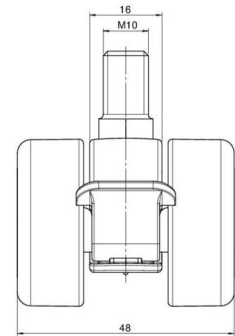

movetto 3

As of: April 29, 2026

Description	Model	Carton Quantity
movetto 3 W F	D231	200 pcs per Carton

Technical Details

Product Type	Furniture caster
Wheel diameter	37mm 1 1/8"
Load capacity	40kg 88 lbs.
Overall height with fixing	41,5mm
Wheel:	
Wheel type	Soft wheel
Wheel core / tread color	RAL 9005 Jet black / RAL 9005 Jet black
Housing:	
Housing form	unhooded, with neck diameter
Neck diameter	16mm
Housing material	High quality nylon
Housing color	RAL 9005 Jet black
Mobility concept	Stopper brake
Fixing	M10x15mm Threaded stem
Description	DUKF231 - 2 X10

Fixings

Compatible with the following available fixings:

No-Noise™ Stem:

- 11x19.5mm with 11.4mm circlip
- 11x19.5mm with 11.6mm circlip

Push fit stems:

- 10x22mm with 10.3mm circlip
- 10x22mm with 10.5mm circlip
- 11x19.5mm with 11.4mm circlip
- 11x19.5mm with 11.8mm circlip
- 11x22mm with 11.4mm circlip
- 11x22mm with 11.6mm circlip
- 11x22mm with 11.8mm circlip

Threaded stems:

- M8x15mm
- M8x25mm
- M10x15mm
- M10x25mm
- 5/16-18x5/8"
- 3/8-16x5/8"
- 3/8-16x1/2"
- 3/8-16x1"

Square plates:

- 38x38mm
- 55x55mm
- 60x60mm

Caster cup:

- 120x104mm

Caster module:

- 400x70mm