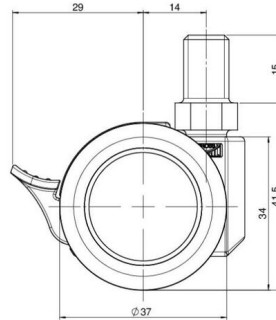

movetto 3

As of: April 29, 2026

Description	Model	Carton Quantity
movetto 3 W F	D231	200 pcs per Carton

Technical Details

Product Type	Furniture caster
Wheel diameter	37mm 1 1/8"
Load capacity	40kg 88 lbs.
Overall height with fixing	41,5mm
Wheel:	
Wheel type	Soft wheel
Wheel core / tread color	RAL 9005 Jet black / RAL 9005 Jet black
Housing:	
Housing form	unhooded, with neck diameter
Neck diameter	16mm
Housing material	High quality nylon
Housing color	RAL 9005 Jet black
Mobility concept	Stopper brake
Fixing	M10x15mm Threaded stem
Description	DUKF231 - 2 X10

Fixings

Compatible with the following available fixings:

No-Noise™ Stem:

- 11x19.5mm with 11.4mm circlip
- 11x19.5mm with 11.6mm circlip

Push fit stems:

- 10x22mm with 10.3mm circlip
- 10x22mm with 10.5mm circlip
- 11x19.5mm with 11.4mm circlip
- 11x19.5mm with 11.8mm circlip
- 11x22mm with 11.4mm circlip
- 11x22mm with 11.6mm circlip
- 11x22mm with 11.8mm circlip

Threaded stems:

- M8x15mm
- M8x25mm
- M10x15mm
- M10x25mm
- 5/16-18x5/8"
- 3/8-16x5/8"
- 3/8-16x1/2"
- 3/8-16x1"

Square plates:

- 38x38mm
- 55x55mm
- 60x60mm

Caster cup:

- 120x104mm

Caster module:

- 400x70mm