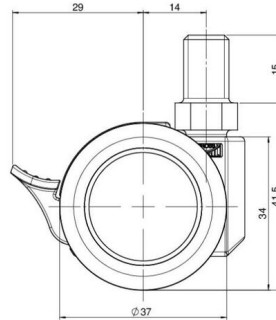

movetto 3

As of: June 24, 2026

Description	Model	Carton Quantity
movetto 3 W F	D231	200 pcs per Carton

Technical Details

Product Type	Furniture caster
Wheel diameter	37mm 1 1/8"
Load capacity	40kg 88 lbs.
Overall height with fixing	41,5mm
Wheel:	
Wheel type	Soft wheel
Wheel core / tread color	RAL 9005 Jet black / RAL 9005 Jet black
Housing:	
Housing form	unhooded, with neck diameter
Neck diameter	16mm
Housing material	High quality nylon
Housing color	RAL 9005 Jet black
Mobility concept	Stopper brake
Fixing	M10x15mm Threaded stem
Description	DUKF231 - 2 X10

Fixings

Compatible with the following available fixings:

No-Noise™ Stem:

- 11x19.5mm with 11.4mm circlip
- 11x19.5mm with 11.6mm circlip

Push fit stems:

- 10x22mm with 10.3mm circlip
- 10x22mm with 10.5mm circlip
- 11x19.5mm with 11.4mm circlip
- 11x19.5mm with 11.8mm circlip
- 11x22mm with 11.4mm circlip
- 11x22mm with 11.6mm circlip
- 11x22mm with 11.8mm circlip

Threaded stems:

- M8x15mm
- M8x25mm
- M10x15mm
- M10x25mm
- 5/16-18x5/8"
- 3/8-16x5/8"
- 3/8-16x1/2"
- 3/8-16x1"

Square plates:

- 38x38mm
- 55x55mm
- 60x60mm

Caster cup:

- 120x104mm

Caster module:

- 400x70mm