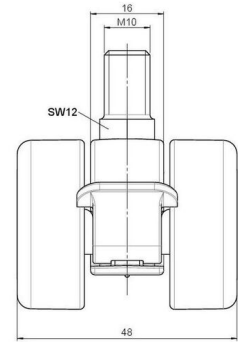

movetto 3

As of: June 24, 2026

Description	Model	Carton Quantity
movetto 3 W F	D231	400 pcs per Carton

Technical Details

Product Type	Furniture caster
Wheel diameter	37mm 1 1/8"
Load capacity	40kg 88 lbs.
Overall height with fixing	41,5mm
Wheel:	
Wheel type	Soft wheel
Wheel core / tread color	RAL 9005 Jet black / RAL 7022 Umbra grey
Housing:	
Housing form	unhooded, with neck diameter
Neck diameter	16mm
Housing material	High quality nylon
Housing color	RAL 9005 Jet black
Mobility concept	Stopper brake
Fixing	M10x15mm Threaded stem, 9,5mm
Description	DUKF231 - 2 X10

Fixings

Compatible with the following available fixings:

No-Noise™ Stem:

- 11x19.5mm with 11.4mm circlip
- 11x19.5mm with 11.6mm circlip

Push fit stems:

- 10x22mm with 10.3mm circlip
- 10x22mm with 10.5mm circlip
- 11x19.5mm with 11.4mm circlip
- 11x19.5mm with 11.8mm circlip
- 11x22mm with 11.4mm circlip
- 11x22mm with 11.6mm circlip
- 11x22mm with 11.8mm circlip

Threaded stems:

- M8x15mm
- M8x25mm
- M10x15mm
- M10x25mm
- 5/16-18x5/8"
- 3/8-16x5/8"
- 3/8-16x1/2"
- 3/8-16x1"

Square plates:

- 38x38mm
- 55x55mm
- 60x60mm

Caster cup:

- 120x104mm

Caster module:

- 400x70mm