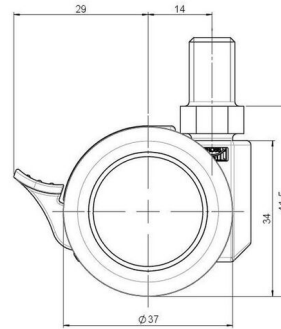

movetto 3

As of: June 24, 2026

Description	Model	Carton Quantity
movetto 3 W F	D231	400 pcs per Carton

Technical Details

Product Type	Furniture caster
Wheel diameter	37mm 1 1/8"
Load capacity	40kg 88 lbs.
Overall height with fixing	41,5mm
Wheel:	
Wheel type	Soft wheel
Wheel core / tread color	RAL 9005 Jet black / RAL 7022 Umbra grey
Housing:	
Housing form	unhooded, with neck diameter
Neck diameter	16mm
Housing material	High quality nylon
Housing color	RAL 9005 Jet black
Mobility concept	Stopper brake
Fixing	M10x15mm Threaded stem, 9,5mm
Description	DUKF231 - 2 X10

Fixings

Compatible with the following available fixings:

No-Noise™ Stem:

- 11x19.5mm with 11.4mm circlip
- 11x19.5mm with 11.6mm circlip

Push fit stems:

- 10x22mm with 10.3mm circlip
- 10x22mm with 10.5mm circlip
- 11x19.5mm with 11.4mm circlip
- 11x19.5mm with 11.8mm circlip
- 11x22mm with 11.4mm circlip
- 11x22mm with 11.6mm circlip
- 11x22mm with 11.8mm circlip

Threaded stems:

- M8x15mm
- M8x25mm
- M10x15mm
- M10x25mm
- 5/16-18x5/8"
- 3/8-16x5/8"
- 3/8-16x1/2"
- 3/8-16x1"

Square plates:

- 38x38mm
- 55x55mm
- 60x60mm

Caster cup:

- 120x104mm

Caster module:

- 400x70mm