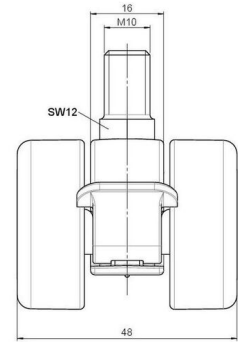

movetto 3

As of: May 02, 2026

Description	Model	Carton Quantity
movetto 3 W F	D231	400 pcs per Carton

Technical Details

Product Type	Furniture caster
Wheel diameter	37mm 1 1/8"
Load capacity	40kg 88 lbs.
Overall height with fixing	41,5mm
Wheel:	
Wheel type	Soft wheel
Wheel core / tread color	RAL 9005 Jet black / RAL 7022 Umbra grey
Housing:	
Housing form	unhooded, with neck diameter
Neck diameter	16mm
Housing material	High quality nylon
Housing color	RAL 9005 Jet black
Mobility concept	Stopper brake
Fixing	M10x15mm Threaded stem, 9,5mm
Description	DUKF231 - 2 X10

Fixings

Compatible with the following available fixings:

No-Noise™ Stem:

- 11x19.5mm with 11.4mm circlip
- 11x19.5mm with 11.6mm circlip

Push fit stems:

- 10x22mm with 10.3mm circlip
- 10x22mm with 10.5mm circlip
- 11x19.5mm with 11.4mm circlip
- 11x19.5mm with 11.8mm circlip
- 11x22mm with 11.4mm circlip
- 11x22mm with 11.6mm circlip
- 11x22mm with 11.8mm circlip

Threaded stems:

- M8x15mm
- M8x25mm
- M10x15mm
- M10x25mm
- 5/16-18x5/8"
- 3/8-16x5/8"
- 3/8-16x1/2"
- 3/8-16x1"

Square plates:

- 38x38mm
- 55x55mm
- 60x60mm

Caster cup:

- 120x104mm

Caster module:

- 400x70mm