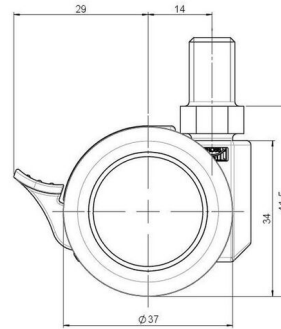

movetto 3

As of: May 02, 2026

Description	Model	Carton Quantity
movetto 3 W F	D231	400 pcs per Carton

Technical Details

Product Type	Furniture caster
Wheel diameter	37mm 1 1/8"
Load capacity	40kg 88 lbs.
Overall height with fixing	41,5mm
Wheel:	
Wheel type	Soft wheel
Wheel core / tread color	RAL 9005 Jet black / RAL 7022 Umbra grey
Housing:	
Housing form	unhooded, with neck diameter
Neck diameter	16mm
Housing material	High quality nylon
Housing color	RAL 9005 Jet black
Mobility concept	Stopper brake
Fixing	M10x15mm Threaded stem, 9,5mm
Description	DUKF231 - 2 X10

Fixings

Compatible with the following available fixings:

No-Noise™ Stem:

- 11x19.5mm with 11.4mm circlip
- 11x19.5mm with 11.6mm circlip

Push fit stems:

- 10x22mm with 10.3mm circlip
- 10x22mm with 10.5mm circlip
- 11x19.5mm with 11.4mm circlip
- 11x19.5mm with 11.8mm circlip
- 11x22mm with 11.4mm circlip
- 11x22mm with 11.6mm circlip
- 11x22mm with 11.8mm circlip

Threaded stems:

- M8x15mm
- M8x25mm
- M10x15mm
- M10x25mm
- 5/16-18x5/8"
- 3/8-16x5/8"
- 3/8-16x1/2"
- 3/8-16x1"

Square plates:

- 38x38mm
- 55x55mm
- 60x60mm

Caster cup:

- 120x104mm

Caster module:

- 400x70mm