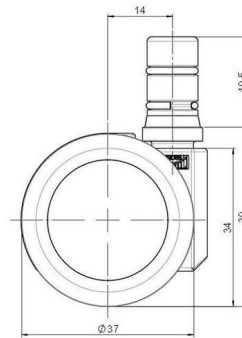

movetto 3 elegance

As of: April 17, 2026

Description	Model	Carton Quantity
movetto 3 W elegance	D231	150 pcs per Carton

Technical Details

Product Type	Furniture caster
Wheel diameter	37mm 1 1/8"
Load capacity	70kg 150 lbs.
Overall height with fixing	39mm
Wheel:	
Wheel type	Soft wheel
Wheel core / tread color	RAL 9005 Jet black / RAL 9005 Jet black
Housing:	
Housing form	unhooded, with neck diameter
Neck diameter	16mm
Housing material	Zinc die-cast
Housing color	Shiny chrome
Mobility concept	Freewheel
Fixing	No-Noise™ Stem, 11x19,5mm Push fit stem with double circlips, 11,4mm
Description	DUZ 231 - 2X2NN

Fixings

Compatible with the following available fixings:

No-Noise™ Stem:

- 11x19.5mm with 11.4mm circlip
- 11x19.5mm with 11.6mm circlip

Push fit stems:

- 10x22mm with 10.3mm circlip
- 10x22mm with 10.5mm circlip
- 11x19.5mm with 11.4mm circlip
- 11x19.5mm with 11.8mm circlip
- 11x22mm with 11.4mm circlip
- 11x22mm with 11.6mm circlip
- 11x22mm with 11.8mm circlip

Threaded stems:

- M8x15mm
- M8x25mm
- M10x15mm
- M10x25mm
- 5/16-18x5/8"
- 3/8-16x5/8"
- 3/8-16x1/2"
- 3/8-16x1"

Square plates:

- 38x38mm
- 55x55mm
- 60x60mm

Caster cup:

- 120x104mm

Caster module:

- 400x70mm