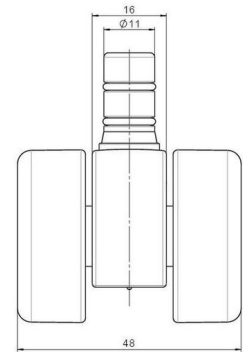

movetto 3 elegance

As of: April 17, 2026

Description	Model	Carton Quantity
movetto 3 W elegance	D231	150 pcs per Carton

Technical Details

Product Type	Furniture caster
Wheel diameter	37mm 1 1/8"
Load capacity	70kg 150 lbs.
Overall height with fixing	39mm
Wheel:	
Wheel type	Soft wheel
Wheel core / tread color	RAL 9005 Jet black / RAL 9005 Jet black
Housing:	
Housing form	unhooded, with neck diameter
Neck diameter	16mm
Housing material	Zinc die-cast
Housing color	Shiny chrome
Mobility concept	Freewheel
Fixing	No-Noise™ Stem, 11x19,5mm Push fit stem with double circlips, 11,4mm
Description	DUZ 231 - 2X2NN

Fixings

Compatible with the following available fixings:

No-Noise™ Stem:

- 11x19.5mm with 11.4mm circlip
- 11x19.5mm with 11.6mm circlip

Push fit stems:

- 10x22mm with 10.3mm circlip
- 10x22mm with 10.5mm circlip
- 11x19.5mm with 11.4mm circlip
- 11x19.5mm with 11.8mm circlip
- 11x22mm with 11.4mm circlip
- 11x22mm with 11.6mm circlip
- 11x22mm with 11.8mm circlip

Threaded stems:

- M8x15mm
- M8x25mm
- M10x15mm
- M10x25mm
- 5/16-18x5/8"
- 3/8-16x5/8"
- 3/8-16x1/2"
- 3/8-16x1"

Square plates:

- 38x38mm
- 55x55mm
- 60x60mm

Caster cup:

- 120x104mm

Caster module:

- 400x70mm