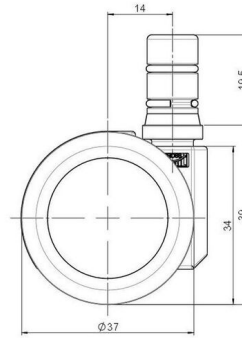

movetto 3 elegance

As of: July 07, 2026

Description	Model	Carton Quantity
movetto 3 W elegance	D231	150 pcs per Carton

Technical Details

Product Type	Furniture caster
Wheel diameter	37mm 1 1/8"
Load capacity	70kg 150 lbs.
Overall height with fixing	39mm
Wheel:	
Wheel type	Soft wheel
Wheel core / tread color	RAL 9005 Jet black / RAL 9005 Jet black
Housing:	
Housing form	unhooded, with neck diameter
Neck diameter	16mm
Housing material	Zinc die-cast
Housing color	Shiny chrome
Mobility concept	Freewheel
Fixing	No-Noise™ Stem, 11x19,5mm Push fit stem with double circlips, 11,4mm
Description	DUZ 231 - 2X2NN

Fixings

Compatible with the following available fixings:

No-Noise™ Stem:

- 11x19.5mm with 11.4mm circlip
- 11x19.5mm with 11.6mm circlip

Push fit stems:

- 10x22mm with 10.3mm circlip
- 10x22mm with 10.5mm circlip
- 11x19.5mm with 11.4mm circlip
- 11x19.5mm with 11.8mm circlip
- 11x22mm with 11.4mm circlip
- 11x22mm with 11.6mm circlip
- 11x22mm with 11.8mm circlip

Threaded stems:

- M8x15mm
- M8x25mm
- M10x15mm
- M10x25mm
- 5/16-18x5/8"
- 3/8-16x5/8"
- 3/8-16x1/2"
- 3/8-16x1"

Square plates:

- 38x38mm
- 55x55mm
- 60x60mm

Caster cup:

- 120x104mm

Caster module:

- 400x70mm