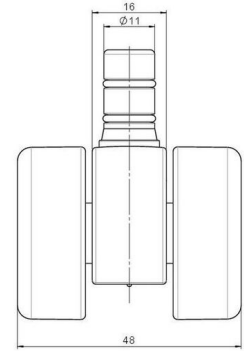

movetto 3 elegance

As of: July 07, 2026

Description	Model	Carton Quantity
movetto 3 W elegance	D231	150 pcs per Carton

Technical Details

Product Type	Furniture caster
Wheel diameter	37mm 1 1/8"
Load capacity	70kg 150 lbs.
Overall height with fixing	39mm
Wheel:	
Wheel type	Soft wheel
Wheel core / tread color	RAL 9005 Jet black / RAL 9005 Jet black
Housing:	
Housing form	unhooded, with neck diameter
Neck diameter	16mm
Housing material	Zinc die-cast
Housing color	Shiny chrome
Mobility concept	Freewheel
Fixing	No-Noise™ Stem, 11x19,5mm Push fit stem with double circlips, 11,4mm
Description	DUZ 231 - 2X2NN

Fixings

Compatible with the following available fixings:

No-Noise™ Stem:

- 11x19.5mm with 11.4mm circlip
- 11x19.5mm with 11.6mm circlip

Push fit stems:

- 10x22mm with 10.3mm circlip
- 10x22mm with 10.5mm circlip
- 11x19.5mm with 11.4mm circlip
- 11x19.5mm with 11.8mm circlip
- 11x22mm with 11.4mm circlip
- 11x22mm with 11.6mm circlip
- 11x22mm with 11.8mm circlip

Threaded stems:

- M8x15mm
- M8x25mm
- M10x15mm
- M10x25mm
- 5/16-18x5/8"
- 3/8-16x5/8"
- 3/8-16x1/2"
- 3/8-16x1"

Square plates:

- 38x38mm
- 55x55mm
- 60x60mm

Caster cup:

- 120x104mm

Caster module:

- 400x70mm