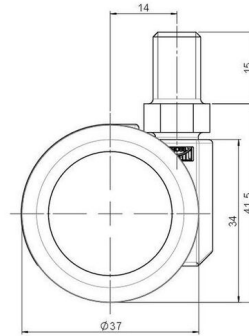

movetto 3 elegance

As of: May 23, 2026

Description	Model	Carton Quantity
movetto 3 W elegance	D231	150 pcs per Carton

Technical Details

Product Type	Furniture caster
Wheel diameter	37mm 1 1/8"
Load capacity	70kg 150 lbs.
Overall height with fixing	41,5mm
Wheel:	
Wheel type	Soft wheel
Wheel core / tread color	RAL 9005 Jet black / RAL 9005 Jet black
Housing:	
Housing form	unhooded, with neck diameter
Neck diameter	16mm
Housing material	Zinc die-cast
Housing color	Shiny chrome
Mobility concept	Freewheel
Fixing	M10x15mm Threaded stem, 9,5mm
Description	DUZ 231 - 2 X10

Fixings

Compatible with the following available fixings:

No-Noise™ Stem:

- 11x19.5mm with 11.4mm circlip
- 11x19.5mm with 11.6mm circlip

Push fit stems:

- 10x22mm with 10.3mm circlip
- 10x22mm with 10.5mm circlip
- 11x19.5mm with 11.4mm circlip
- 11x19.5mm with 11.8mm circlip
- 11x22mm with 11.4mm circlip
- 11x22mm with 11.6mm circlip
- 11x22mm with 11.8mm circlip

Threaded stems:

- M8x15mm
- M8x25mm
- M10x15mm
- M10x25mm
- 5/16-18x5/8"
- 3/8-16x5/8"
- 3/8-16x1/2"
- 3/8-16x1"

Square plates:

- 38x38mm
- 55x55mm
- 60x60mm

Caster cup:

- 120x104mm

Caster module:

- 400x70mm