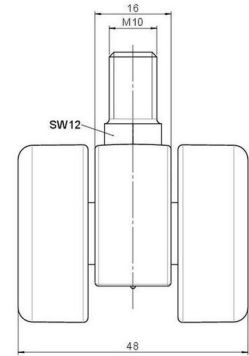

movetto 3 elegance

As of: May 23, 2026

Description	Model	Carton Quantity
movetto 3 W elegance	D231	150 pcs per Carton

Technical Details

Product Type	Furniture caster
Wheel diameter	37mm 1 1/8"
Load capacity	70kg 150 lbs.
Overall height with fixing	41,5mm
Wheel:	
Wheel type	Soft wheel
Wheel core / tread color	RAL 9005 Jet black / RAL 9005 Jet black
Housing:	
Housing form	unhooded, with neck diameter
Neck diameter	16mm
Housing material	Zinc die-cast
Housing color	Shiny chrome
Mobility concept	Freewheel
Fixing	M10x15mm Threaded stem, 9,5mm
Description	DUZ 231 - 2 X10

Fixings

Compatible with the following available fixings:

No-Noise™ Stem:

- 11x19.5mm with 11.4mm circlip
- 11x19.5mm with 11.6mm circlip

Push fit stems:

- 10x22mm with 10.3mm circlip
- 10x22mm with 10.5mm circlip
- 11x19.5mm with 11.4mm circlip
- 11x19.5mm with 11.8mm circlip
- 11x22mm with 11.4mm circlip
- 11x22mm with 11.6mm circlip
- 11x22mm with 11.8mm circlip

Threaded stems:

- M8x15mm
- M8x25mm
- M10x15mm
- M10x25mm
- 5/16-18x5/8"
- 3/8-16x5/8"
- 3/8-16x1/2"
- 3/8-16x1"

Square plates:

- 38x38mm
- 55x55mm
- 60x60mm

Caster cup:

- 120x104mm

Caster module:

- 400x70mm