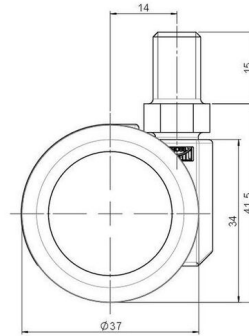

movetto 3 elegance

As of: July 07, 2026

Description	Model	Carton Quantity
movetto 3 W elegance	D231	150 pcs per Carton

Technical Details

Product Type	Furniture caster
Wheel diameter	37mm 1 1/8"
Load capacity	70kg 150 lbs.
Overall height with fixing	41,5mm
Wheel:	
Wheel type	Soft wheel
Wheel core / tread color	RAL 9005 Jet black / RAL 9005 Jet black
Housing:	
Housing form	unhooded, with neck diameter
Neck diameter	16mm
Housing material	Zinc die-cast
Housing color	Shiny chrome
Mobility concept	Freewheel
Fixing	M10x15mm Threaded stem, 9,5mm
Description	DUZ 231 - 2 X10

Fixings

Compatible with the following available fixings:

No-Noise™ Stem:

- 11x19.5mm with 11.4mm circlip
- 11x19.5mm with 11.6mm circlip

Push fit stems:

- 10x22mm with 10.3mm circlip
- 10x22mm with 10.5mm circlip
- 11x19.5mm with 11.4mm circlip
- 11x19.5mm with 11.8mm circlip
- 11x22mm with 11.4mm circlip
- 11x22mm with 11.6mm circlip
- 11x22mm with 11.8mm circlip

Threaded stems:

- M8x15mm
- M8x25mm
- M10x15mm
- M10x25mm
- 5/16-18x5/8"
- 3/8-16x5/8"
- 3/8-16x1/2"
- 3/8-16x1"

Square plates:

- 38x38mm
- 55x55mm
- 60x60mm

Caster cup:

- 120x104mm

Caster module:

- 400x70mm