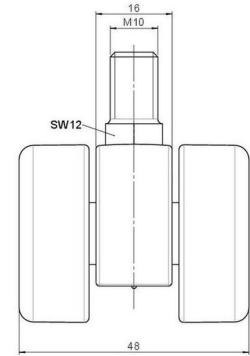

movetto 3 elegance

As of: July 07, 2026

Description	Model	Carton Quantity
movetto 3 W elegance	D231	150 pcs per Carton

Technical Details

Product Type	Furniture caster
Wheel diameter	37mm 1 1/8"
Load capacity	70kg 150 lbs.
Overall height with fixing	41,5mm
Wheel:	
Wheel type	Soft wheel
Wheel core / tread color	RAL 9005 Jet black / RAL 9005 Jet black
Housing:	
Housing form	unhooded, with neck diameter
Neck diameter	16mm
Housing material	Zinc die-cast
Housing color	Shiny chrome
Mobility concept	Freewheel
Fixing	M10x15mm Threaded stem, 9,5mm
Description	DUZ 231 - 2 X10

Fixings

Compatible with the following available fixings:

No-Noise™ Stem:

- 11x19.5mm with 11.4mm circlip
- 11x19.5mm with 11.6mm circlip

Push fit stems:

- 10x22mm with 10.3mm circlip
- 10x22mm with 10.5mm circlip
- 11x19.5mm with 11.4mm circlip
- 11x19.5mm with 11.8mm circlip
- 11x22mm with 11.4mm circlip
- 11x22mm with 11.6mm circlip
- 11x22mm with 11.8mm circlip

Threaded stems:

- M8x15mm
- M8x25mm
- M10x15mm
- M10x25mm
- 5/16-18x5/8"
- 3/8-16x5/8"
- 3/8-16x1/2"
- 3/8-16x1"

Square plates:

- 38x38mm
- 55x55mm
- 60x60mm

Caster cup:

- 120x104mm

Caster module:

- 400x70mm