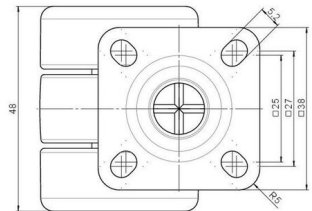

movetto 3 elegance

As of: June 25, 2026

| Description | Model | Carton Quantity |
|----------------------|-------|--------------------|
| movetto 3 W elegance | D231 | 125 pcs per Carton |

Technical Details

| | |
|----------------------------|---|
| Product Type | Furniture caster |
| Wheel diameter | 37mm 1 ½" |
| Load capacity | 70kg 150 lbs. |
| Overall height with fixing | 46mm |
| Wheel: | |
| Wheel type | Soft wheel |
| Wheel core / tread color | RAL 9005 Jet black / RAL 9005 Jet black |
| Housing: | |
| Housing form | unhooded, with neck diameter |
| Neck diameter | 16mm |
| Housing material | Zinc die-cast |
| Housing color | Shiny chrome |
| Mobility concept | Freewheel |
| Fixing | 38x38mm Plate, 9,5mm |
| Description | DUZ 231 - 2 X 1 |

Fixings

Compatible with the following available fixings:

No-Noise™ Stem:

- 11x19.5mm with 11.4mm circlip
- 11x19.5mm with 11.6mm circlip

Push fit stems:

- 10x22mm with 10.3mm circlip
- 10x22mm with 10.5mm circlip
- 11x19.5mm with 11.4mm circlip
- 11x19.5mm with 11.8mm circlip
- 11x22mm with 11.4mm circlip
- 11x22mm with 11.6mm circlip
- 11x22mm with 11.8mm circlip

Threaded stems:

- M8x15mm
- M8x25mm
- M10x15mm
- M10x25mm
- 5/16-18x5/8"
- 3/8-16x5/8"
- 3/8-16x1/2"
- 3/8-16x1"

Square plates:

- 38x38mm
- 55x55mm
- 60x60mm

Caster cup:

- 120x104mm

Caster module:

- 400x70mm