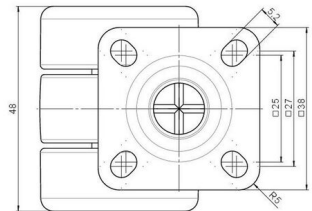

movetto 3 elegance

As of: June 25, 2026

Description	Model	Carton Quantity
movetto 3 W elegance	D231	125 pcs per Carton

Technical Details

Product Type	Furniture caster
Wheel diameter	37mm 1 ½"
Load capacity	70kg 150 lbs.
Overall height with fixing	46mm
Wheel:	
Wheel type	Soft wheel
Wheel core / tread color	RAL 9005 Jet black / RAL 9005 Jet black
Housing:	
Housing form	unhooded, with neck diameter
Neck diameter	16mm
Housing material	Zinc die-cast
Housing color	Shiny chrome
Mobility concept	Freewheel
Fixing	38x38mm Plate, 9,5mm
Description	DUZ 231 - 2 X 1

Fixings

Compatible with the following available fixings:

No-Noise™ Stem:

- 11x19.5mm with 11.4mm circlip
- 11x19.5mm with 11.6mm circlip

Push fit stems:

- 10x22mm with 10.3mm circlip
- 10x22mm with 10.5mm circlip
- 11x19.5mm with 11.4mm circlip
- 11x19.5mm with 11.8mm circlip
- 11x22mm with 11.4mm circlip
- 11x22mm with 11.6mm circlip
- 11x22mm with 11.8mm circlip

Threaded stems:

- M8x15mm
- M8x25mm
- M10x15mm
- M10x25mm
- 5/16-18x5/8"
- 3/8-16x5/8"
- 3/8-16x1/2"
- 3/8-16x1"

Square plates:

- 38x38mm
- 55x55mm
- 60x60mm

Caster cup:

- 120x104mm

Caster module:

- 400x70mm