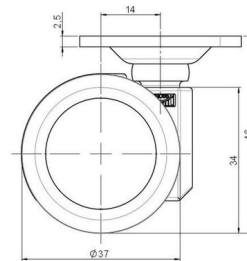

movetto 3 elegance

As of: June 25, 2026

| Description | Model | Carton Quantity |
|----------------------|-------|--------------------|
| movetto 3 W elegance | D231 | 125 pcs per Carton |

Technical Details

| | |
|----------------------------|---|
| Product Type | Furniture caster |
| Wheel diameter | 37mm 1 ½" |
| Load capacity | 70kg 150 lbs. |
| Overall height with fixing | 46mm |
| Wheel: | |
| Wheel type | Soft wheel |
| Wheel core / tread color | RAL 9005 Jet black / RAL 9005 Jet black |
| Housing: | |
| Housing form | unhooded, with neck diameter |
| Neck diameter | 16mm |
| Housing material | Zinc die-cast |
| Housing color | Shiny chrome |
| Mobility concept | Freewheel |
| Fixing | 38x38mm Plate, 9,5mm |
| Description | DUZ 231 - 2 X 1 |

Fixings

Compatible with the following available fixings:

No-Noise™ Stem:

- 11x19.5mm with 11.4mm circlip
- 11x19.5mm with 11.6mm circlip

Push fit stems:

- 10x22mm with 10.3mm circlip
- 10x22mm with 10.5mm circlip
- 11x19.5mm with 11.4mm circlip
- 11x19.5mm with 11.8mm circlip
- 11x22mm with 11.4mm circlip
- 11x22mm with 11.6mm circlip
- 11x22mm with 11.8mm circlip

Threaded stems:

- M8x15mm
- M8x25mm
- M10x15mm
- M10x25mm
- 5/16-18x5/8"
- 3/8-16x5/8"
- 3/8-16x1/2"
- 3/8-16x1"

Square plates:

- 38x38mm
- 55x55mm
- 60x60mm

Caster cup:

- 120x104mm

Caster module:

- 400x70mm