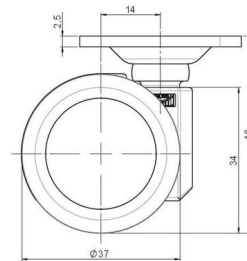

movetto 3 elegance

As of: June 25, 2026

Description	Model	Carton Quantity
movetto 3 W elegance	D231	125 pcs per Carton

Technical Details

Product Type	Furniture caster
Wheel diameter	37mm 1 ½"
Load capacity	70kg 150 lbs.
Overall height with fixing	46mm
Wheel:	
Wheel type	Soft wheel
Wheel core / tread color	RAL 9005 Jet black / RAL 9005 Jet black
Housing:	
Housing form	unhooded, with neck diameter
Neck diameter	16mm
Housing material	Zinc die-cast
Housing color	Shiny chrome
Mobility concept	Freewheel
Fixing	38x38mm Plate, 9,5mm
Description	DUZ 231 - 2 X 1

Fixings

Compatible with the following available fixings:

No-Noise™ Stem:

- 11x19.5mm with 11.4mm circlip
- 11x19.5mm with 11.6mm circlip

Push fit stems:

- 10x22mm with 10.3mm circlip
- 10x22mm with 10.5mm circlip
- 11x19.5mm with 11.4mm circlip
- 11x19.5mm with 11.8mm circlip
- 11x22mm with 11.4mm circlip
- 11x22mm with 11.6mm circlip
- 11x22mm with 11.8mm circlip

Threaded stems:

- M8x15mm
- M8x25mm
- M10x15mm
- M10x25mm
- 5/16-18x5/8"
- 3/8-16x5/8"
- 3/8-16x1/2"
- 3/8-16x1"

Square plates:

- 38x38mm
- 55x55mm
- 60x60mm

Caster cup:

- 120x104mm

Caster module:

- 400x70mm