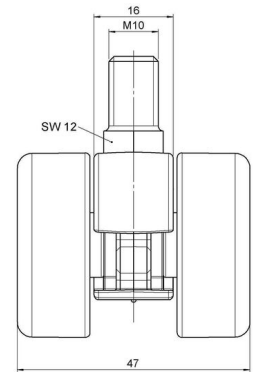

## Technical Details

Product Type	Furniture caster
Wheel diameter	37mm   1 1/8"
Load capacity	40kg   88 lbs.
Overall height with fixing	42mm
<b>Wheel:</b>	
Wheel type	Soft wheel
Wheel core / tread color	RAL 9005 Jet black / RAL 9005 Jet black
<b>Housing:</b>	
Housing form	unhooded, with neck diameter
Neck diameter	16mm
Housing material	High quality nylon
Housing color	RAL 9005 Jet black
Mobility concept	Freewheel
Fixing	M10x15mm Threaded stem
Description	DUK 231 - 2 X10

### Square plates:

- 38x38mm
- 55x55mm
- 60x60mm

### Caster cup:

- 120x104mm

### Caster module:

- 400x70mm