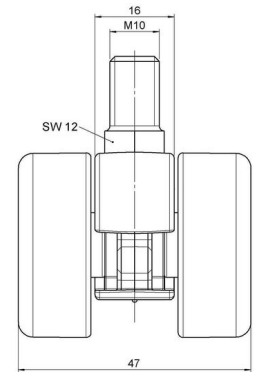

movetto 3

As of: June 24, 2026

Description	Model	Carton Quantity
movetto 3 W	D231	400 pcs per Carton

Technical Details

Product Type	Furniture caster
Wheel diameter	37mm 1 1/8"
Load capacity	40kg 88 lbs.
Overall height with fixing	42mm
Wheel:	
Wheel type	Soft wheel
Wheel core / tread color	RAL 9005 Jet black / RAL 9005 Jet black
Housing:	
Housing form	unhooded, with neck diameter
Neck diameter	16mm
Housing material	High quality nylon
Housing color	RAL 9005 Jet black
Mobility concept	Freewheel
Fixing	M10x15mm Threaded stem
Description	DUK 231 - 2 X10

Fixings

Compatible with the following available fixings:

No-Noise™ Stem:

- 11x19.5mm with 11.4mm circlip
- 11x19.5mm with 11.6mm circlip

Push fit stems:

- 10x22mm with 10.3mm circlip
- 10x22mm with 10.5mm circlip
- 11x19.5mm with 11.4mm circlip
- 11x19.5mm with 11.8mm circlip
- 11x22mm with 11.4mm circlip
- 11x22mm with 11.6mm circlip
- 11x22mm with 11.8mm circlip

Threaded stems:

- M8x15mm
- M8x25mm
- M10x15mm
- M10x25mm
- 5/16-18x5/8"
- 3/8-16x5/8"
- 3/8-16x1/2"
- 3/8-16x1"

Square plates:

- 38x38mm
- 55x55mm
- 60x60mm

Caster cup:

- 120x104mm

Caster module:

- 400x70mm