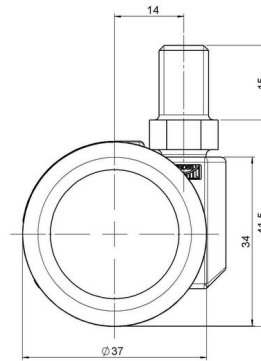

movetto 3

As of: June 24, 2026

Description	Model	Carton Quantity
movetto 3 W	D231	400 pcs per Carton

Technical Details

Product Type	Furniture caster
Wheel diameter	37mm 1 1/8"
Load capacity	40kg 88 lbs.
Overall height with fixing	42mm
Wheel:	
Wheel type	Soft wheel
Wheel core / tread color	RAL 9005 Jet black / RAL 9005 Jet black
Housing:	
Housing form	unhooded, with neck diameter
Neck diameter	16mm
Housing material	High quality nylon
Housing color	RAL 9005 Jet black
Mobility concept	Freewheel
Fixing	M10x15mm Threaded stem
Description	DUK 231 - 2 X10

Fixings

Compatible with the following available fixings:

No-Noise™ Stem:

- 11x19.5mm with 11.4mm circlip
- 11x19.5mm with 11.6mm circlip

Push fit stems:

- 10x22mm with 10.3mm circlip
- 10x22mm with 10.5mm circlip
- 11x19.5mm with 11.4mm circlip
- 11x19.5mm with 11.8mm circlip
- 11x22mm with 11.4mm circlip
- 11x22mm with 11.6mm circlip
- 11x22mm with 11.8mm circlip

Threaded stems:

- M8x15mm
- M8x25mm
- M10x15mm
- M10x25mm
- 5/16-18x5/8"
- 3/8-16x5/8"
- 3/8-16x1/2"
- 3/8-16x1"

Square plates:

- 38x38mm
- 55x55mm
- 60x60mm

Caster cup:

- 120x104mm

Caster module:

- 400x70mm