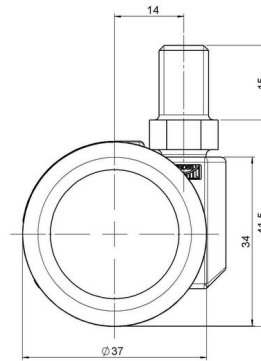

## Technical Details

Product Type	Furniture caster
Wheel diameter	37mm   1 1/8"
Load capacity	40kg   88 lbs.
Overall height with fixing	42mm
<b>Wheel:</b>	
Wheel type	Soft wheel
Wheel core / tread color	RAL 9005 Jet black / RAL 9005 Jet black
<b>Housing:</b>	
Housing form	unhooded, with neck diameter
Neck diameter	16mm
Housing material	High quality nylon
Housing color	RAL 9005 Jet black
Mobility concept	Freewheel
Fixing	M10x15mm Threaded stem
Description	DUK 231 - 2 X10

### Square plates:

- 38x38mm
- 55x55mm
- 60x60mm

### Caster cup:

- 120x104mm

### Caster module:

- 400x70mm