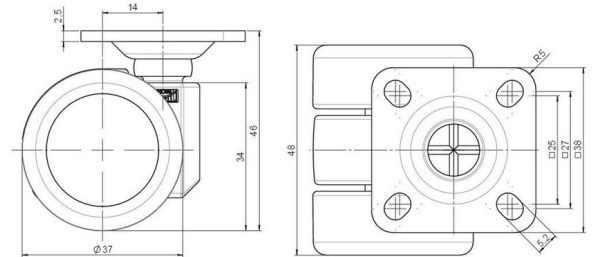

## Technical Details

Product Type	Furniture caster
Wheel diameter	37mm   1 1/8"
Load capacity	40kg   88 lbs.
Overall height with fixing	46mm
<b>Wheel:</b>	
Wheel type	Soft wheel
Wheel core / tread color	RAL 9005 Jet black / RAL 9005 Jet black
<b>Housing:</b>	
Housing form	unhooded, with neck diameter
Neck diameter	16mm
Housing material	High quality nylon
Housing color	RAL 9005 Jet black
Mobility concept	Freewheel
Fixing	38x38mm Plate
Description	DUK 231 - 2 X 1

### Square plates:

- 38x38mm
- 55x55mm
- 60x60mm

### Caster cup:

- 120x104mm

### Caster module:

- 400x70mm