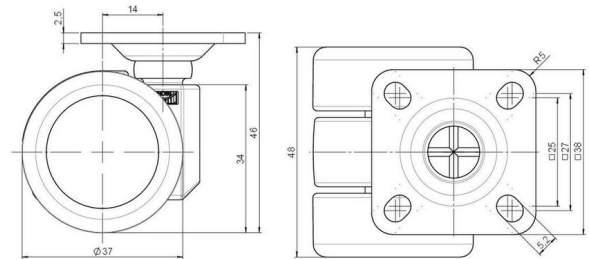

movetto 3

As of: July 07, 2026

Description	Model	Carton Quantity
movetto 3 W	D231	200 pcs per Carton

Technical Details

Product Type	Furniture caster
Wheel diameter	37mm 1 1/8"
Load capacity	40kg 88 lbs.
Overall height with fixing	46mm
Wheel:	
Wheel type	Soft wheel
Wheel core / tread color	RAL 9005 Jet black / RAL 9005 Jet black
Housing:	
Housing form	unhooded, with neck diameter
Neck diameter	16mm
Housing material	High quality nylon
Housing color	RAL 9005 Jet black
Mobility concept	Freewheel
Fixing	38x38mm Plate
Description	DUK 231 - 2 X 1

Fixings

Compatible with the following available fixings:

No-Noise™ Stem:

- 11x19.5mm with 11.4mm circlip
- 11x19.5mm with 11.6mm circlip

Push fit stems:

- 10x22mm with 10.3mm circlip
- 10x22mm with 10.5mm circlip
- 11x19.5mm with 11.4mm circlip
- 11x19.5mm with 11.8mm circlip
- 11x22mm with 11.4mm circlip
- 11x22mm with 11.6mm circlip
- 11x22mm with 11.8mm circlip

Threaded stems:

- M8x15mm
- M8x25mm
- M10x15mm
- M10x25mm
- 5/16-18x5/8"
- 3/8-16x5/8"
- 3/8-16x1/2"
- 3/8-16x1"

Square plates:

- 38x38mm
- 55x55mm
- 60x60mm

Caster cup:

- 120x104mm

Caster module:

- 400x70mm