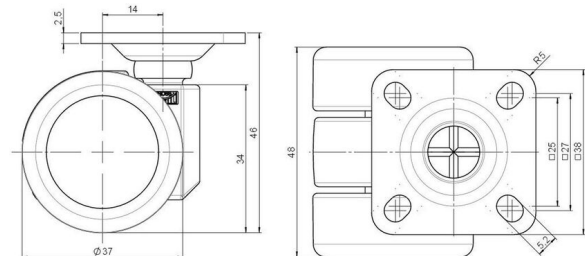

movetto 3

As of: July 07, 2026

Description	Model	Carton Quantity
movetto 3 W	D231	200 pcs per Carton

Technical Details

Product Type	Furniture caster
Wheel diameter	37mm 1 ½"
Load capacity	40kg 88 lbs.
Overall height with fixing	46mm
Wheel:	
Wheel type	Soft wheel
Wheel core / tread color	RAL 9005 Jet black / RAL 9005 Jet black
Housing:	
Housing form	unhooded, with neck diameter
Neck diameter	16mm
Housing material	High quality nylon
Housing color	RAL 9005 Jet black
Mobility concept	Freewheel
Fixing	38x38mm Plate
Description	DUK 231 - 2 X 1

Fixings

Compatible with the following available fixings:

No-Noise™ Stem:

- 11x19.5mm with 11.4mm circlip
- 11x19.5mm with 11.6mm circlip

Push fit stems:

- 10x22mm with 10.3mm circlip
- 10x22mm with 10.5mm circlip
- 11x19.5mm with 11.4mm circlip
- 11x19.5mm with 11.8mm circlip
- 11x22mm with 11.4mm circlip
- 11x22mm with 11.6mm circlip
- 11x22mm with 11.8mm circlip

Threaded stems:

- M8x15mm
- M8x25mm
- M10x15mm
- M10x25mm
- 5/16-18x5/8"
- 3/8-16x5/8"
- 3/8-16x1/2"
- 3/8-16x1"

Square plates:

- 38x38mm
- 55x55mm
- 60x60mm

Caster cup:

- 120x104mm

Caster module:

- 400x70mm