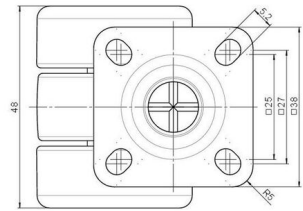

movetto 3

As of: May 23, 2026

Description	Model	Carton Quantity
movetto 3 W	D231	400 pcs per Carton

Technical Details

Product Type	Furniture caster
Wheel diameter	37mm 1 1/8"
Load capacity	40kg 88 lbs.
Overall height with fixing	46mm
Wheel:	
Wheel type	Soft wheel
Wheel core / tread color	RAL 9005 Jet black / RAL 7022 Umbra grey
Housing:	
Housing form	unhooded, with neck diameter
Neck diameter	16mm
Housing material	High quality nylon
Housing color	RAL 9005 Jet black
Mobility concept	Freewheel
Fixing	38x38mm Plate, 9,5mm
Description	DUK 231 - 2 X 1

Fixings

Compatible with the following available fixings:

No-Noise™ Stem:

- 11x19.5mm with 11.4mm circlip
- 11x19.5mm with 11.6mm circlip

Push fit stems:

- 10x22mm with 10.3mm circlip
- 10x22mm with 10.5mm circlip
- 11x19.5mm with 11.4mm circlip
- 11x19.5mm with 11.8mm circlip
- 11x22mm with 11.4mm circlip
- 11x22mm with 11.6mm circlip
- 11x22mm with 11.8mm circlip

Threaded stems:

- M8x15mm
- M8x25mm
- M10x15mm
- M10x25mm
- 5/16-18x5/8"
- 3/8-16x5/8"
- 3/8-16x1/2"
- 3/8-16x1"

Square plates:

- 38x38mm
- 55x55mm
- 60x60mm

Caster cup:

- 120x104mm

Caster module:

- 400x70mm