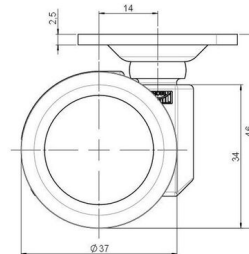

movetto 3

As of: May 23, 2026

Description	Model	Carton Quantity
movetto 3 W	D231	400 pcs per Carton

Technical Details

Product Type	Furniture caster
Wheel diameter	37mm 1 1/8"
Load capacity	40kg 88 lbs.
Overall height with fixing	46mm
Wheel:	
Wheel type	Soft wheel
Wheel core / tread color	RAL 9005 Jet black / RAL 7022 Umbra grey
Housing:	
Housing form	unhooded, with neck diameter
Neck diameter	16mm
Housing material	High quality nylon
Housing color	RAL 9005 Jet black
Mobility concept	Freewheel
Fixing	38x38mm Plate, 9,5mm
Description	DUK 231 - 2 X 1

Fixings

Compatible with the following available fixings:

No-Noise™ Stem:

- 11x19.5mm with 11.4mm circlip
- 11x19.5mm with 11.6mm circlip

Push fit stems:

- 10x22mm with 10.3mm circlip
- 10x22mm with 10.5mm circlip
- 11x19.5mm with 11.4mm circlip
- 11x19.5mm with 11.8mm circlip
- 11x22mm with 11.4mm circlip
- 11x22mm with 11.6mm circlip
- 11x22mm with 11.8mm circlip

Threaded stems:

- M8x15mm
- M8x25mm
- M10x15mm
- M10x25mm
- 5/16-18x5/8"
- 3/8-16x5/8"
- 3/8-16x1/2"
- 3/8-16x1"

Square plates:

- 38x38mm
- 55x55mm
- 60x60mm

Caster cup:

- 120x104mm

Caster module:

- 400x70mm