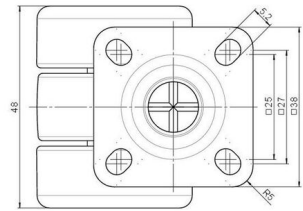

movetto 3

As of: April 05, 2026

Description	Model	Carton Quantity
movetto 3 W	D231	400 pcs per Carton

Technical Details

Product Type	Furniture caster
Wheel diameter	37mm 1 1/8"
Load capacity	40kg 88 lbs.
Overall height with fixing	46mm
Wheel:	
Wheel type	Soft wheel
Wheel core / tread color	RAL 9005 Jet black / RAL 7022 Umbra grey
Housing:	
Housing form	unhooded, with neck diameter
Neck diameter	16mm
Housing material	High quality nylon
Housing color	RAL 9005 Jet black
Mobility concept	Freewheel
Fixing	38x38mm Plate, 9,5mm
Description	DUK 231 - 2 X 1

Fixings

Compatible with the following available fixings:

No-Noise™ Stem:

- 11x19.5mm with 11.4mm circlip
- 11x19.5mm with 11.6mm circlip

Push fit stems:

- 10x22mm with 10.3mm circlip
- 10x22mm with 10.5mm circlip
- 11x19.5mm with 11.4mm circlip
- 11x19.5mm with 11.8mm circlip
- 11x22mm with 11.4mm circlip
- 11x22mm with 11.6mm circlip
- 11x22mm with 11.8mm circlip

Threaded stems:

- M8x15mm
- M8x25mm
- M10x15mm
- M10x25mm
- 5/16-18x5/8"
- 3/8-16x5/8"
- 3/8-16x1/2"
- 3/8-16x1"

Square plates:

- 38x38mm
- 55x55mm
- 60x60mm

Caster cup:

- 120x104mm

Caster module:

- 400x70mm