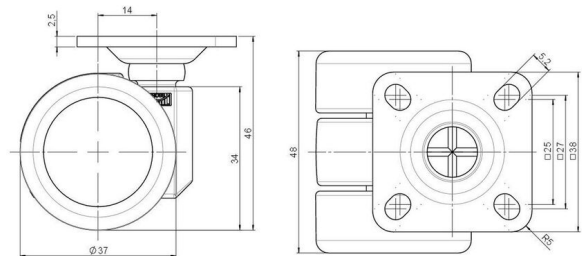

movetto 3

As of: July 07, 2026

Description	Model	Carton Quantity
movetto 3 W	D231	400 pcs per Carton

Technical Details

Product Type	Furniture caster
Wheel diameter	37mm 1 1/8"
Load capacity	40kg 88 lbs.
Overall height with fixing	46mm
Wheel:	
Wheel type	Soft wheel
Wheel core / tread color	RAL 9005 Jet black / RAL 7022 Umbra grey
Housing:	
Housing form	unhooded, with neck diameter
Neck diameter	16mm
Housing material	High quality nylon
Housing color	RAL 9005 Jet black
Mobility concept	Freewheel
Fixing	38x38mm Plate, 9,5mm
Description	DUK 231 - 2 X 1

Fixings

Compatible with the following available fixings:

No-Noise™ Stem:

- 11x19.5mm with 11.4mm circlip
- 11x19.5mm with 11.6mm circlip

Push fit stems:

- 10x22mm with 10.3mm circlip
- 10x22mm with 10.5mm circlip
- 11x19.5mm with 11.4mm circlip
- 11x19.5mm with 11.8mm circlip
- 11x22mm with 11.4mm circlip
- 11x22mm with 11.6mm circlip
- 11x22mm with 11.8mm circlip

Threaded stems:

- M8x15mm
- M8x25mm
- M10x15mm
- M10x25mm
- 5/16-18x5/8"
- 3/8-16x5/8"
- 3/8-16x1/2"
- 3/8-16x1"

Square plates:

- 38x38mm
- 55x55mm
- 60x60mm

Caster cup:

- 120x104mm

Caster module:

- 400x70mm