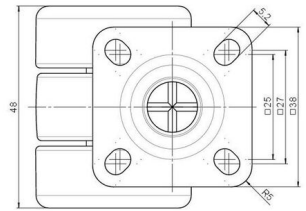

## Technical Details

Product Type	Furniture caster
Wheel diameter	37mm   1 ½"
Load capacity	40kg   88 lbs.
Overall height with fixing	46mm
<b>Wheel:</b>	
Wheel type	Soft wheel
Wheel core / tread color	RAL 9005 Jet black / RAL 7022 Umbra grey
<b>Housing:</b>	
Housing form	unhooded, with neck diameter
Neck diameter	16mm
Housing material	High quality nylon
Housing color	RAL 9005 Jet black
Mobility concept	Freewheel
Fixing	38x38mm Plate, 9,5mm
Description	DUK 231 - 2 X 1

### Square plates:

- 38x38mm
- 55x55mm
- 60x60mm

### Caster cup:

- 120x104mm

### Caster module:

- 400x70mm