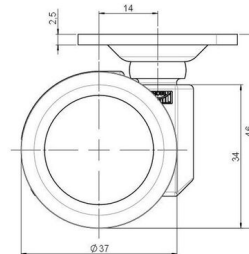

movetto 3

As of: April 05, 2026

Description	Model	Carton Quantity
movetto 3 W	D231	400 pcs per Carton

Technical Details

Product Type	Furniture caster
Wheel diameter	37mm 1 1/8"
Load capacity	40kg 88 lbs.
Overall height with fixing	46mm
Wheel:	
Wheel type	Soft wheel
Wheel core / tread color	RAL 9005 Jet black / RAL 7022 Umbra grey
Housing:	
Housing form	unhooded, with neck diameter
Neck diameter	16mm
Housing material	High quality nylon
Housing color	RAL 9005 Jet black
Mobility concept	Freewheel
Fixing	38x38mm Plate, 9,5mm
Description	DUK 231 - 2 X 1

Fixings

Compatible with the following available fixings:

No-Noise™ Stem:

- 11x19.5mm with 11.4mm circlip
- 11x19.5mm with 11.6mm circlip

Push fit stems:

- 10x22mm with 10.3mm circlip
- 10x22mm with 10.5mm circlip
- 11x19.5mm with 11.4mm circlip
- 11x19.5mm with 11.8mm circlip
- 11x22mm with 11.4mm circlip
- 11x22mm with 11.6mm circlip
- 11x22mm with 11.8mm circlip

Threaded stems:

- M8x15mm
- M8x25mm
- M10x15mm
- M10x25mm
- 5/16-18x5/8"
- 3/8-16x5/8"
- 3/8-16x1/2"
- 3/8-16x1"

Square plates:

- 38x38mm
- 55x55mm
- 60x60mm

Caster cup:

- 120x104mm

Caster module:

- 400x70mm