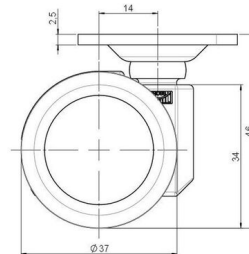

## Technical Details

Product Type	Furniture caster
Wheel diameter	37mm   1 ½"
Load capacity	40kg   88 lbs.
Overall height with fixing	46mm
<b>Wheel:</b>	
Wheel type	Soft wheel
Wheel core / tread color	RAL 9005 Jet black / RAL 7022 Umbra grey
<b>Housing:</b>	
Housing form	unhooded, with neck diameter
Neck diameter	16mm
Housing material	High quality nylon
Housing color	RAL 9005 Jet black
Mobility concept	Freewheel
Fixing	38x38mm Plate, 9,5mm
Description	DUK 231 - 2 X 1

### Square plates:

- 38x38mm
- 55x55mm
- 60x60mm

### Caster cup:

- 120x104mm

### Caster module:

- 400x70mm