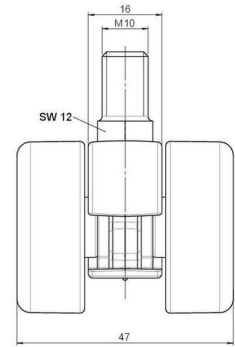

movetto 3

As of: July 07, 2026

Description	Model	Carton Quantity
movetto 3 W	D231	200 pcs per Carton

Technical Details

Product Type	Furniture caster
Wheel diameter	37mm 1 ½"
Load capacity	40kg 88 lbs.
Overall height with fixing	41,5mm
Wheel:	
Wheel type	Soft wheel
Wheel core / tread color	RAL 9005 Jet black / RAL 7022 Umbra grey
Housing:	
Housing form	unhooded, with neck diameter
Neck diameter	16mm
Housing material	High quality nylon
Housing color	RAL 9005 Jet black
Mobility concept	Freewheel
Fixing	M10x15mm Threaded stem, 9,5mm
Description	DUK 231 - 2 X10

Fixings

Compatible with the following available fixings:

No-Noise™ Stem:

- 11x19.5mm with 11.4mm circlip
- 11x19.5mm with 11.6mm circlip

Push fit stems:

- 10x22mm with 10.3mm circlip
- 10x22mm with 10.5mm circlip
- 11x19.5mm with 11.4mm circlip
- 11x19.5mm with 11.8mm circlip
- 11x22mm with 11.4mm circlip
- 11x22mm with 11.6mm circlip
- 11x22mm with 11.8mm circlip

Threaded stems:

- M8x15mm
- M8x25mm
- M10x15mm
- M10x25mm
- 5/16-18x5/8"
- 3/8-16x5/8"
- 3/8-16x1/2"
- 3/8-16x1"

Square plates:

- 38x38mm
- 55x55mm
- 60x60mm

Caster cup:

- 120x104mm

Caster module:

- 400x70mm