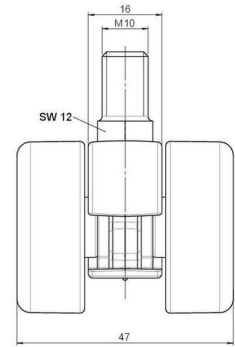

movetto 3

As of: May 23, 2026

Description	Model	Carton Quantity
movetto 3 W	D231	200 pcs per Carton

Technical Details

Product Type	Furniture caster
Wheel diameter	37mm 1 1/8"
Load capacity	40kg 88 lbs.
Overall height with fixing	41,5mm
Wheel:	
Wheel type	Soft wheel
Wheel core / tread color	RAL 9005 Jet black / RAL 7022 Umbra grey
Housing:	
Housing form	unhooded, with neck diameter
Neck diameter	16mm
Housing material	High quality nylon
Housing color	RAL 9005 Jet black
Mobility concept	Freewheel
Fixing	M10x15mm Threaded stem, 9,5mm
Description	DUK 231 - 2 X10

Fixings

Compatible with the following available fixings:

No-Noise™ Stem:

- 11x19.5mm with 11.4mm circlip
- 11x19.5mm with 11.6mm circlip

Push fit stems:

- 10x22mm with 10.3mm circlip
- 10x22mm with 10.5mm circlip
- 11x19.5mm with 11.4mm circlip
- 11x19.5mm with 11.8mm circlip
- 11x22mm with 11.4mm circlip
- 11x22mm with 11.6mm circlip
- 11x22mm with 11.8mm circlip

Threaded stems:

- M8x15mm
- M8x25mm
- M10x15mm
- M10x25mm
- 5/16-18x5/8"
- 3/8-16x5/8"
- 3/8-16x1/2"
- 3/8-16x1"

Square plates:

- 38x38mm
- 55x55mm
- 60x60mm

Caster cup:

- 120x104mm

Caster module:

- 400x70mm