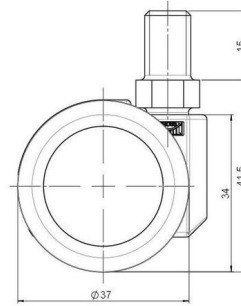

movetto 3

As of: July 07, 2026

Description	Model	Carton Quantity
movetto 3 W	D231	200 pcs per Carton

Technical Details

Product Type	Furniture caster
Wheel diameter	37mm 1 ½"
Load capacity	40kg 88 lbs.
Overall height with fixing	41,5mm
Wheel:	
Wheel type	Soft wheel
Wheel core / tread color	RAL 9005 Jet black / RAL 7022 Umbra grey
Housing:	
Housing form	unhooded, with neck diameter
Neck diameter	16mm
Housing material	High quality nylon
Housing color	RAL 9005 Jet black
Mobility concept	Freewheel
Fixing	M10x15mm Threaded stem, 9,5mm
Description	DUK 231 - 2 X10

Fixings

Compatible with the following available fixings:

No-Noise™ Stem:

- 11x19.5mm with 11.4mm circlip
- 11x19.5mm with 11.6mm circlip

Push fit stems:

- 10x22mm with 10.3mm circlip
- 10x22mm with 10.5mm circlip
- 11x19.5mm with 11.4mm circlip
- 11x19.5mm with 11.8mm circlip
- 11x22mm with 11.4mm circlip
- 11x22mm with 11.6mm circlip
- 11x22mm with 11.8mm circlip

Threaded stems:

- M8x15mm
- M8x25mm
- M10x15mm
- M10x25mm
- 5/16-18x5/8"
- 3/8-16x5/8"
- 3/8-16x1/2"
- 3/8-16x1"

Square plates:

- 38x38mm
- 55x55mm
- 60x60mm

Caster cup:

- 120x104mm

Caster module:

- 400x70mm