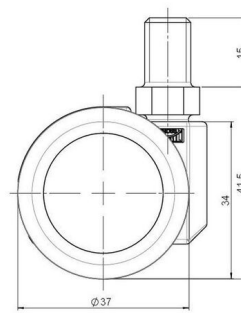

movetto 3

As of: May 23, 2026

Description	Model	Carton Quantity
movetto 3 W	D231	200 pcs per Carton

Technical Details

Product Type	Furniture caster
Wheel diameter	37mm 1 1/8"
Load capacity	40kg 88 lbs.
Overall height with fixing	41,5mm
Wheel:	
Wheel type	Soft wheel
Wheel core / tread color	RAL 9005 Jet black / RAL 7022 Umbra grey
Housing:	
Housing form	unhooded, with neck diameter
Neck diameter	16mm
Housing material	High quality nylon
Housing color	RAL 9005 Jet black
Mobility concept	Freewheel
Fixing	M10x15mm Threaded stem, 9,5mm
Description	DUK 231 - 2 X10

Fixings

Compatible with the following available fixings:

No-Noise™ Stem:

- 11x19.5mm with 11.4mm circlip
- 11x19.5mm with 11.6mm circlip

Push fit stems:

- 10x22mm with 10.3mm circlip
- 10x22mm with 10.5mm circlip
- 11x19.5mm with 11.4mm circlip
- 11x19.5mm with 11.8mm circlip
- 11x22mm with 11.4mm circlip
- 11x22mm with 11.6mm circlip
- 11x22mm with 11.8mm circlip

Threaded stems:

- M8x15mm
- M8x25mm
- M10x15mm
- M10x25mm
- 5/16-18x5/8"
- 3/8-16x5/8"
- 3/8-16x1/2"
- 3/8-16x1"

Square plates:

- 38x38mm
- 55x55mm
- 60x60mm

Caster cup:

- 120x104mm

Caster module:

- 400x70mm