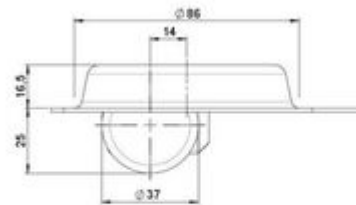

movetto 3

As of: June 24, 2026

Description	Model	Carton Quantity
movetto 3 H RT	D231	120 pcs per Carton

Technical Details

Product Type	Furniture caster
Wheel diameter	37mm 1 1/8"
Load capacity	40kg 88 lbs.
Overall height with fixing	25mm
Wheel:	
Wheel type	Hard wheel
Wheel color	RAL 9005 Jet black
Housing:	
Housing form	unhooded, with neck diameter
Neck diameter	16mm
Housing material	High quality nylon
Housing color	RAL 9005 Jet black
Mobility concept	Freewheel
Fixing	120x104mm Rollenteller, 9,5mm
Description	DDK 231 - 3 RT

Fixings

Compatible with the following available fixings:

No-Noise™ Stem:

- 11x19.5mm with 11.4mm circlip
- 11x19.5mm with 11.6mm circlip

Push fit stems:

- 10x22mm with 10.3mm circlip
- 10x22mm with 10.5mm circlip
- 11x19.5mm with 11.4mm circlip
- 11x19.5mm with 11.8mm circlip
- 11x22mm with 11.4mm circlip
- 11x22mm with 11.6mm circlip
- 11x22mm with 11.8mm circlip

Threaded stems:

- M8x15mm
- M8x25mm
- M10x15mm
- M10x25mm
- 5/16-18x5/8"
- 3/8-16x5/8"
- 3/8-16x1/2"
- 3/8-16x1"

Square plates:

- 38x38mm
- 55x55mm
- 60x60mm

Caster cup:

- 120x104mm

Caster module:

- 400x70mm