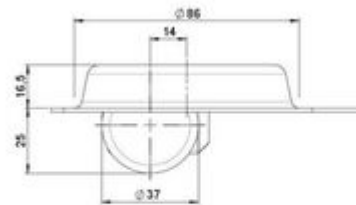

movetto 3

As of: May 02, 2026

Description	Model	Carton Quantity
movetto 3 H RT	D231	120 pcs per Carton

Technical Details

Product Type	Furniture caster
Wheel diameter	37mm 1 1/8"
Load capacity	40kg 88 lbs.
Overall height with fixing	25mm
Wheel:	
Wheel type	Hard wheel
Wheel color	RAL 9005 Jet black
Housing:	
Housing form	unhooded, with neck diameter
Neck diameter	16mm
Housing material	High quality nylon
Housing color	RAL 9005 Jet black
Mobility concept	Freewheel
Fixing	120x104mm Rollenteller, 9,5mm
Description	DDK 231 - 3 RT

Fixings

Compatible with the following available fixings:

No-Noise™ Stem:

- 11x19.5mm with 11.4mm circlip
- 11x19.5mm with 11.6mm circlip

Push fit stems:

- 10x22mm with 10.3mm circlip
- 10x22mm with 10.5mm circlip
- 11x19.5mm with 11.4mm circlip
- 11x19.5mm with 11.8mm circlip
- 11x22mm with 11.4mm circlip
- 11x22mm with 11.6mm circlip
- 11x22mm with 11.8mm circlip

Threaded stems:

- M8x15mm
- M8x25mm
- M10x15mm
- M10x25mm
- 5/16-18x5/8"
- 3/8-16x5/8"
- 3/8-16x1/2"
- 3/8-16x1"

Square plates:

- 38x38mm
- 55x55mm
- 60x60mm

Caster cup:

- 120x104mm

Caster module:

- 400x70mm