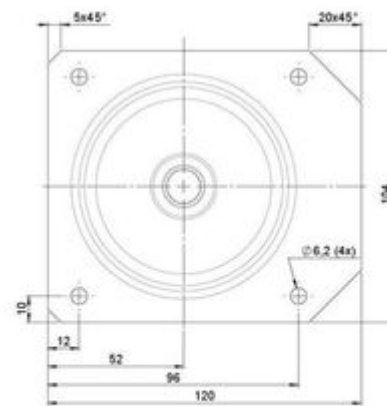

movetto 3

As of: May 02, 2026

Description	Model	Carton Quantity
movetto 3 H RT	D231	120 pcs per Carton

Technical Details

Product Type	Furniture caster
Wheel diameter	37mm 1 1/8"
Load capacity	40kg 88 lbs.
Overall height with fixing	25mm
Wheel:	
Wheel type	Hard wheel
Wheel color	RAL 9005 Jet black
Housing:	
Housing form	unhooded, with neck diameter
Neck diameter	16mm
Housing material	High quality nylon
Housing color	RAL 9005 Jet black
Mobility concept	Freewheel
Fixing	120x104mm Rollenteller, 9,5mm
Description	DDK 231 - 3 RT

Fixings

Compatible with the following available fixings:

No-Noise™ Stem:

- 11x19.5mm with 11.4mm circlip
- 11x19.5mm with 11.6mm circlip

Push fit stems:

- 10x22mm with 10.3mm circlip
- 10x22mm with 10.5mm circlip
- 11x19.5mm with 11.4mm circlip
- 11x19.5mm with 11.8mm circlip
- 11x22mm with 11.4mm circlip
- 11x22mm with 11.6mm circlip
- 11x22mm with 11.8mm circlip

Threaded stems:

- M8x15mm
- M8x25mm
- M10x15mm
- M10x25mm
- 5/16-18x5/8"
- 3/8-16x5/8"
- 3/8-16x1/2"
- 3/8-16x1"

Square plates:

- 38x38mm
- 55x55mm
- 60x60mm

Caster cup:

- 120x104mm

Caster module:

- 400x70mm