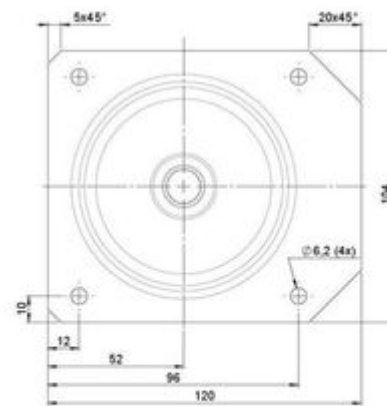

movetto 3

As of: June 24, 2026

Description	Model	Carton Quantity
movetto 3 H RT	D231	120 pcs per Carton

Technical Details

Product Type	Furniture caster
Wheel diameter	37mm 1 1/8"
Load capacity	40kg 88 lbs.
Overall height with fixing	25mm
Wheel:	
Wheel type	Hard wheel
Wheel color	RAL 9005 Jet black
Housing:	
Housing form	unhooded, with neck diameter
Neck diameter	16mm
Housing material	High quality nylon
Housing color	RAL 9005 Jet black
Mobility concept	Freewheel
Fixing	120x104mm Rollenteller, 9,5mm
Description	DDK 231 - 3 RT

Fixings

Compatible with the following available fixings:

No-Noise™ Stem:

- 11x19.5mm with 11.4mm circlip
- 11x19.5mm with 11.6mm circlip

Push fit stems:

- 10x22mm with 10.3mm circlip
- 10x22mm with 10.5mm circlip
- 11x19.5mm with 11.4mm circlip
- 11x19.5mm with 11.8mm circlip
- 11x22mm with 11.4mm circlip
- 11x22mm with 11.6mm circlip
- 11x22mm with 11.8mm circlip

Threaded stems:

- M8x15mm
- M8x25mm
- M10x15mm
- M10x25mm
- 5/16-18x5/8"
- 3/8-16x5/8"
- 3/8-16x1/2"
- 3/8-16x1"

Square plates:

- 38x38mm
- 55x55mm
- 60x60mm

Caster cup:

- 120x104mm

Caster module:

- 400x70mm