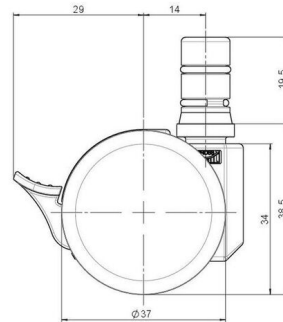

movetto 3

As of: June 24, 2026

Description	Model	Carton Quantity
movetto 3 H F	D231	400 pcs per Carton

Technical Details

Product Type	Furniture caster
Wheel diameter	37mm 1 1/8"
Load capacity	40kg 88 lbs.
Overall height with fixing	38,5mm
Wheel:	
Wheel type	Hard wheel
Wheel color	RAL 9005 Jet black
Housing:	
Housing form	unhooded, with neck diameter
Neck diameter	16mm
Housing material	High quality nylon
Housing color	RAL 9005 Jet black
Mobility concept	Stopper brake
Fixing	M8x15mm Threaded stem
Description	DDKF231 - 3 X 8

Fixings

Compatible with the following available fixings:

No-Noise™ Stem:

- 11x19.5mm with 11.4mm circlip
- 11x19.5mm with 11.6mm circlip

Push fit stems:

- 10x22mm with 10.3mm circlip
- 10x22mm with 10.5mm circlip
- 11x19.5mm with 11.4mm circlip
- 11x19.5mm with 11.8mm circlip
- 11x22mm with 11.4mm circlip
- 11x22mm with 11.6mm circlip
- 11x22mm with 11.8mm circlip

Threaded stems:

- M8x15mm
- M8x25mm
- M10x15mm
- M10x25mm
- 5/16-18x5/8"
- 3/8-16x5/8"
- 3/8-16x1/2"
- 3/8-16x1"

Square plates:

- 38x38mm
- 55x55mm
- 60x60mm

Caster cup:

- 120x104mm

Caster module:

- 400x70mm