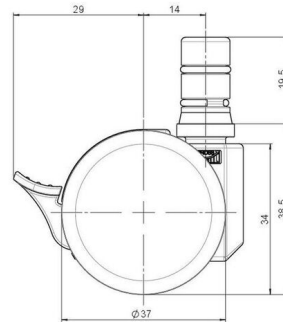

movetto 3

As of: October 18, 2025

Description	Model	Carton Quantity
movetto 3 H F	D231	400 pcs per Carton

Technical Details

Product Type	Furniture caster
Wheel diameter	37mm 1 1/8"
Load capacity	40kg 88 lbs.
Overall height with fixing	38,5mm
Wheel:	
Wheel type	Hard wheel
Wheel color	RAL 9005 Jet black
Housing:	
Housing form	unhooded, with neck diameter
Neck diameter	16mm
Housing material	High quality nylon
Housing color	RAL 9005 Jet black
Mobility concept	Stopper brake
Fixing	M8x15mm Threaded stem
Description	DDKF231 - 3 X 8

Fixings

Compatible with the following available fixings:

No-Noise™ Stem:

- 11x19.5mm with 11.4mm circlip
- 11x19.5mm with 11.6mm circlip

Push fit stems:

- 10x22mm with 10.3mm circlip
- 10x22mm with 10.5mm circlip
- 11x19.5mm with 11.4mm circlip
- 11x19.5mm with 11.8mm circlip
- 11x22mm with 11.4mm circlip
- 11x22mm with 11.6mm circlip
- 11x22mm with 11.8mm circlip

Threaded stems:

- M8x15mm
- M8x25mm
- M10x15mm
- M10x25mm
- 5/16-18x5/8"
- 3/8-16x5/8"
- 3/8-16x1/2"
- 3/8-16x1"

Square plates:

- 38x38mm
- 55x55mm
- 60x60mm

Caster cup:

- 120x104mm

Caster module:

- 400x70mm