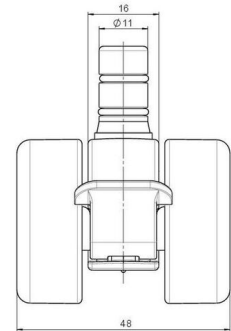

movetto 3

As of: October 18, 2025

Description	Model	Carton Quantity
movetto 3 H F	D231	400 pcs per Carton

Technical Details

Product Type	Furniture caster
Wheel diameter	37mm 1 1/8"
Load capacity	40kg 88 lbs.
Overall height with fixing	38,5mm
Wheel:	
Wheel type	Hard wheel
Wheel color	RAL 9005 Jet black
Housing:	
Housing form	unhooded, with neck diameter
Neck diameter	16mm
Housing material	High quality nylon
Housing color	RAL 9005 Jet black
Mobility concept	Stopper brake
Fixing	M8x15mm Threaded stem
Description	DDKF231 - 3 X 8

Fixings

Compatible with the following available fixings:

No-Noise™ Stem:

- 11x19.5mm with 11.4mm circlip
- 11x19.5mm with 11.6mm circlip

Push fit stems:

- 10x22mm with 10.3mm circlip
- 10x22mm with 10.5mm circlip
- 11x19.5mm with 11.4mm circlip
- 11x19.5mm with 11.8mm circlip
- 11x22mm with 11.4mm circlip
- 11x22mm with 11.6mm circlip
- 11x22mm with 11.8mm circlip

Threaded stems:

- M8x15mm
- M8x25mm
- M10x15mm
- M10x25mm
- 5/16-18x5/8"
- 3/8-16x5/8"
- 3/8-16x1/2"
- 3/8-16x1"

Square plates:

- 38x38mm
- 55x55mm
- 60x60mm

Caster cup:

- 120x104mm

Caster module:

- 400x70mm