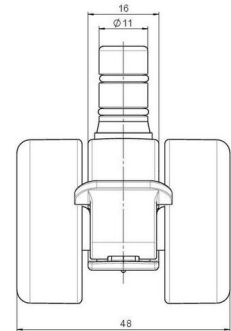

movetto 3

As of: June 24, 2026

Description	Model	Carton Quantity
movetto 3 H F	D231	400 pcs per Carton

Technical Details

Product Type	Furniture caster
Wheel diameter	37mm 1 1/8"
Load capacity	40kg 88 lbs.
Overall height with fixing	38,5mm
Wheel:	
Wheel type	Hard wheel
Wheel color	RAL 9005 Jet black
Housing:	
Housing form	unhooded, with neck diameter
Neck diameter	16mm
Housing material	High quality nylon
Housing color	RAL 9005 Jet black
Mobility concept	Stopper brake
Fixing	M8x15mm Threaded stem
Description	DDKF231 - 3 X 8

Fixings

Compatible with the following available fixings:

No-Noise™ Stem:

- 11x19.5mm with 11.4mm circlip
- 11x19.5mm with 11.6mm circlip

Push fit stems:

- 10x22mm with 10.3mm circlip
- 10x22mm with 10.5mm circlip
- 11x19.5mm with 11.4mm circlip
- 11x19.5mm with 11.8mm circlip
- 11x22mm with 11.4mm circlip
- 11x22mm with 11.6mm circlip
- 11x22mm with 11.8mm circlip

Threaded stems:

- M8x15mm
- M8x25mm
- M10x15mm
- M10x25mm
- 5/16-18x5/8"
- 3/8-16x5/8"
- 3/8-16x1/2"
- 3/8-16x1"

Square plates:

- 38x38mm
- 55x55mm
- 60x60mm

Caster cup:

- 120x104mm

Caster module:

- 400x70mm