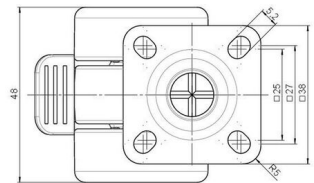

movetto 3

As of: May 25, 2026

Description	Model	Carton Quantity
movetto 3 H F	D231	250 pcs per Carton

Technical Details

Product Type	Furniture caster
Wheel diameter	37mm 1 1/8"
Load capacity	40kg 88 lbs.
Overall height with fixing	46mm
Wheel:	
Wheel type	Hard wheel
Wheel color	RAL 9005 Jet black
Housing:	
Housing form	unhooded, with neck diameter
Neck diameter	16mm
Housing material	High quality nylon
Housing color	RAL 9005 Jet black
Mobility concept	Stopper brake
Fixing	38x38mm Plate, 9,5mm
Description	DDKF231 - 3 X 1

Fixings

Compatible with the following available fixings:

No-Noise™ Stem:

- 11x19.5mm with 11.4mm circlip
- 11x19.5mm with 11.6mm circlip

Push fit stems:

- 10x22mm with 10.3mm circlip
- 10x22mm with 10.5mm circlip
- 11x19.5mm with 11.4mm circlip
- 11x19.5mm with 11.8mm circlip
- 11x22mm with 11.4mm circlip
- 11x22mm with 11.6mm circlip
- 11x22mm with 11.8mm circlip

Threaded stems:

- M8x15mm
- M8x25mm
- M10x15mm
- M10x25mm
- 5/16-18x5/8"
- 3/8-16x5/8"
- 3/8-16x1/2"
- 3/8-16x1"

Square plates:

- 38x38mm
- 55x55mm
- 60x60mm

Caster cup:

- 120x104mm

Caster module:

- 400x70mm