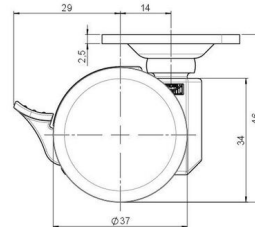

movetto 3

As of: May 25, 2026

Description	Model	Carton Quantity
movetto 3 H F	D231	250 pcs per Carton

Technical Details

Product Type	Furniture caster
Wheel diameter	37mm 1 1/8"
Load capacity	40kg 88 lbs.
Overall height with fixing	46mm
Wheel:	
Wheel type	Hard wheel
Wheel color	RAL 9005 Jet black
Housing:	
Housing form	unhooded, with neck diameter
Neck diameter	16mm
Housing material	High quality nylon
Housing color	RAL 9005 Jet black
Mobility concept	Stopper brake
Fixing	38x38mm Plate, 9,5mm
Description	DDKF231 - 3 X 1

Fixings

Compatible with the following available fixings:

No-Noise™ Stem:

- 11x19.5mm with 11.4mm circlip
- 11x19.5mm with 11.6mm circlip

Push fit stems:

- 10x22mm with 10.3mm circlip
- 10x22mm with 10.5mm circlip
- 11x19.5mm with 11.4mm circlip
- 11x19.5mm with 11.8mm circlip
- 11x22mm with 11.4mm circlip
- 11x22mm with 11.6mm circlip
- 11x22mm with 11.8mm circlip

Threaded stems:

- M8x15mm
- M8x25mm
- M10x15mm
- M10x25mm
- 5/16-18x5/8"
- 3/8-16x5/8"
- 3/8-16x1/2"
- 3/8-16x1"

Square plates:

- 38x38mm
- 55x55mm
- 60x60mm

Caster cup:

- 120x104mm

Caster module:

- 400x70mm