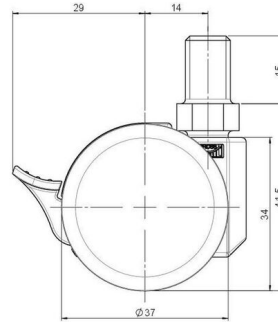

movetto 3

As of: June 24, 2026

| Description | Model | Carton Quantity |
|---------------|-------|--------------------|
| movetto 3 H F | D231 | 400 pcs per Carton |

Technical Details

| | |
|----------------------------|-------------------------------|
| Product Type | Furniture caster |
| Wheel diameter | 37mm 1 1/8" |
| Load capacity | 40kg 88 lbs. |
| Overall height with fixing | 41,5mm |
| Wheel: | |
| Wheel type | Hard wheel |
| Wheel color | RAL 9005 Jet black |
| Housing: | |
| Housing form | unhooded, with neck diameter |
| Neck diameter | 16mm |
| Housing material | High quality nylon |
| Housing color | RAL 9005 Jet black |
| Mobility concept | Stopper brake |
| Fixing | M10x15mm Threaded stem, 9,5mm |
| Description | DDKF231 - 3 X10 |

Fixings

Compatible with the following available fixings:

No-Noise™ Stem:

- 11x19.5mm with 11.4mm circlip
- 11x19.5mm with 11.6mm circlip

Push fit stems:

- 10x22mm with 10.3mm circlip
- 10x22mm with 10.5mm circlip
- 11x19.5mm with 11.4mm circlip
- 11x19.5mm with 11.8mm circlip
- 11x22mm with 11.4mm circlip
- 11x22mm with 11.6mm circlip
- 11x22mm with 11.8mm circlip

Threaded stems:

- M8x15mm
- M8x25mm
- M10x15mm
- M10x25mm
- 5/16-18x5/8"
- 3/8-16x5/8"
- 3/8-16x1/2"
- 3/8-16x1"

Square plates:

- 38x38mm
- 55x55mm
- 60x60mm

Caster cup:

- 120x104mm

Caster module:

- 400x70mm