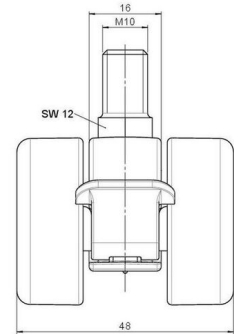

movetto 3

As of: June 24, 2026

| Description | Model | Carton Quantity |
|---------------|-------|--------------------|
| movetto 3 H F | D231 | 400 pcs per Carton |

Technical Details

| | |
|----------------------------|-------------------------------|
| Product Type | Furniture caster |
| Wheel diameter | 37mm 1 1/8" |
| Load capacity | 40kg 88 lbs. |
| Overall height with fixing | 41,5mm |
| Wheel: | |
| Wheel type | Hard wheel |
| Wheel color | RAL 9005 Jet black |
| Housing: | |
| Housing form | unhooded, with neck diameter |
| Neck diameter | 16mm |
| Housing material | High quality nylon |
| Housing color | RAL 9005 Jet black |
| Mobility concept | Stopper brake |
| Fixing | M10x15mm Threaded stem, 9,5mm |
| Description | DDKF231 - 3 X10 |

Fixings

Compatible with the following available fixings:

No-Noise™ Stem:

- 11x19.5mm with 11.4mm circlip
- 11x19.5mm with 11.6mm circlip

Push fit stems:

- 10x22mm with 10.3mm circlip
- 10x22mm with 10.5mm circlip
- 11x19.5mm with 11.4mm circlip
- 11x19.5mm with 11.8mm circlip
- 11x22mm with 11.4mm circlip
- 11x22mm with 11.6mm circlip
- 11x22mm with 11.8mm circlip

Threaded stems:

- M8x15mm
- M8x25mm
- M10x15mm
- M10x25mm
- 5/16-18x5/8"
- 3/8-16x5/8"
- 3/8-16x1/2"
- 3/8-16x1"

Square plates:

- 38x38mm
- 55x55mm
- 60x60mm

Caster cup:

- 120x104mm

Caster module:

- 400x70mm